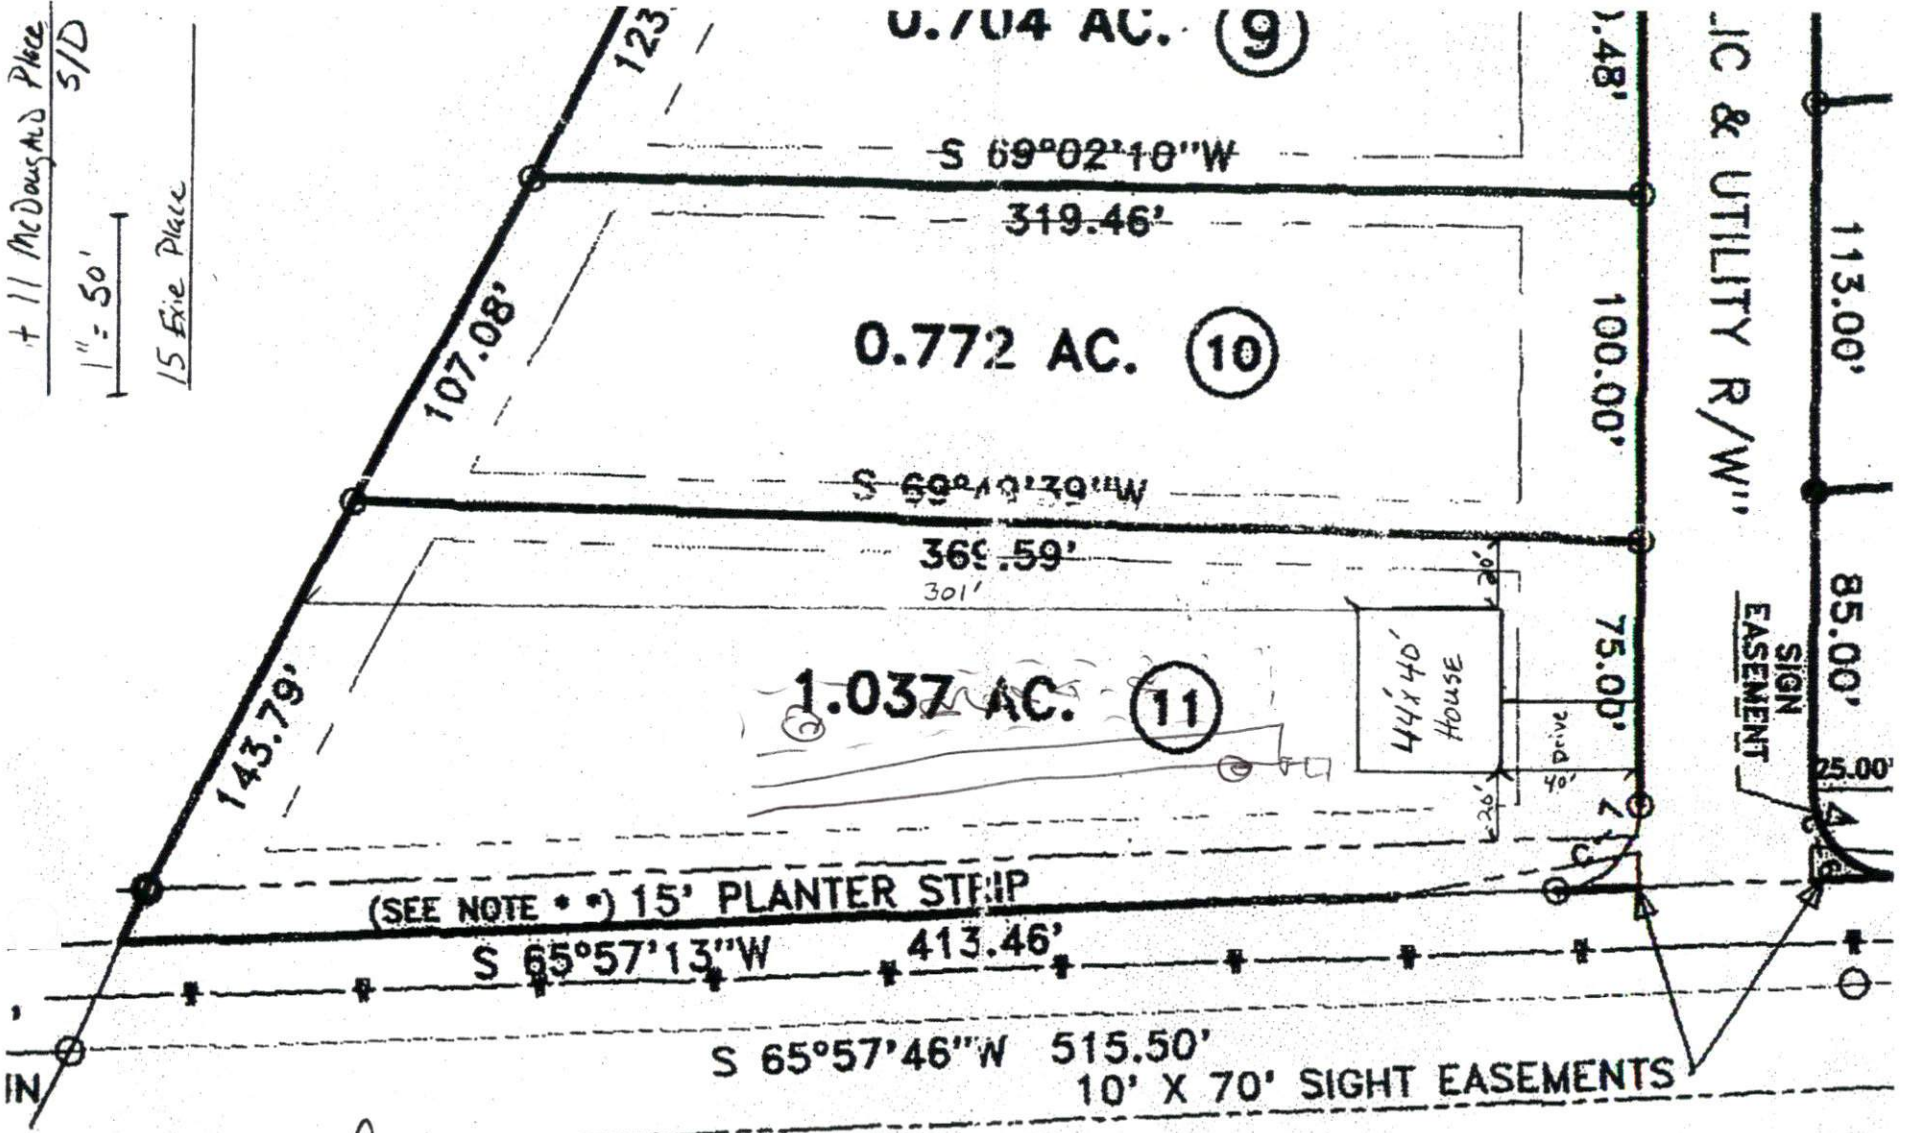

+ 11 McDougald Place
S/D
1" = 50'
15 Fire Place

(SEE NOTE **) 15' PLANTER STRIP

NCSR # 1229 "McDOUGALD RE

SITE PLAN APPROVAL
DISTRICT USE SFD
#BEDROOMS 3
Date 2-10-15

E RADIUS LENGTH