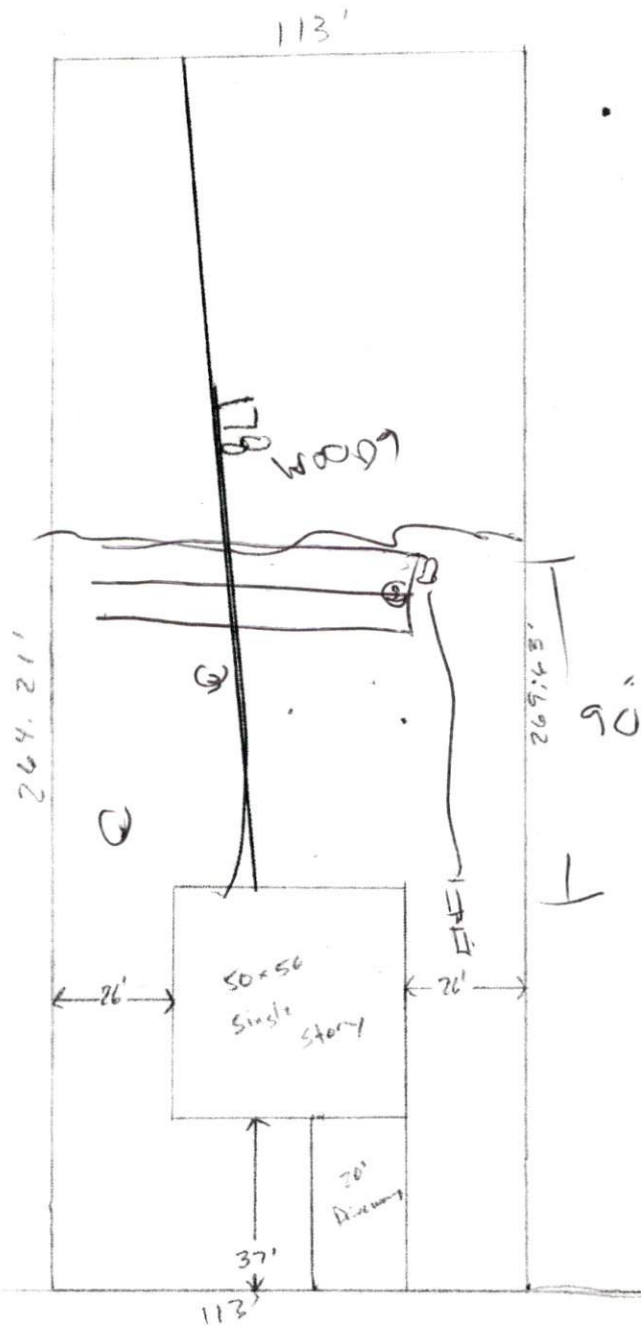

1/4" = 1'  
Lot 2  
McDougal Place

Exie Place Ct.

SITE PLAN APPROVAL

DISTRICT RA30 USE SFD

BEDROOMS 3

7-6-11

*[Signature]*  
Administrator