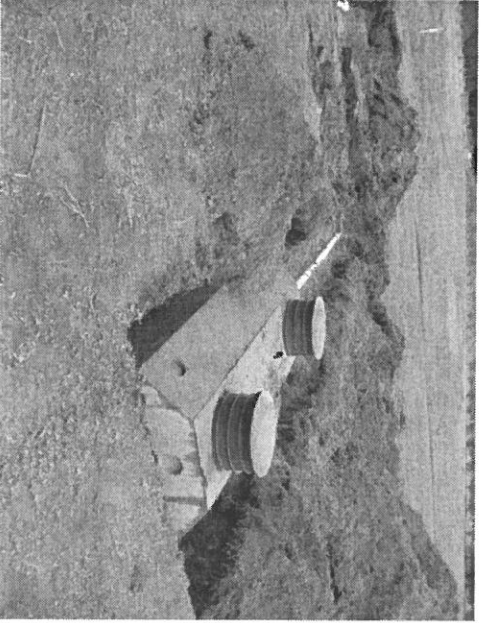

JM - MHALE WISOL - SK1705 HEDSO - CH-123 - LOTS CROSSOVERS  
ANNE O'SHEA  
12-18-05

In - made with lot 6 corner 09-5-22073 - 12-8-05