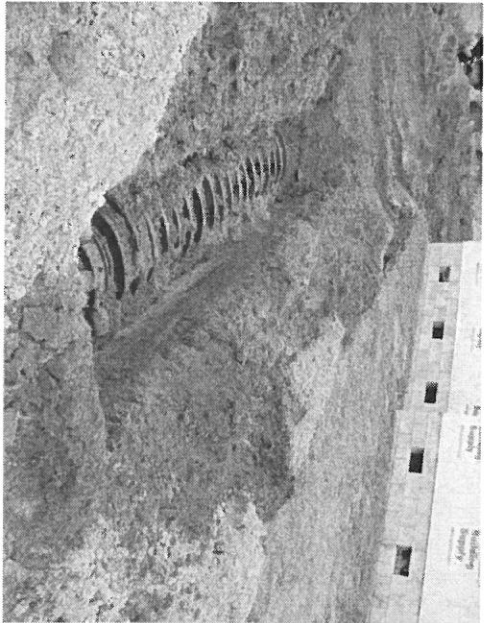

JM - MHALE WISOL - SK1705 HEDSO - CH-123 - LOTS CROSSOVERS  
ANNE O'SHEA  
12-18-05

In - made with lot 6 corner 09-5-22073 - 12-8-05