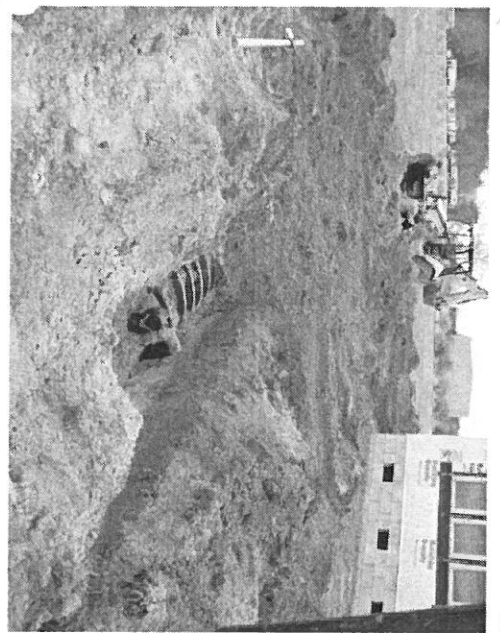

JM - MHALE WISOL - SK1705 HEDSO - CH-123 - LOTS CROSSOVERS  
ANNE O'SHEA  
12-18-05

In - made with lot 6 corner 09-5-22073 - 12-8-05