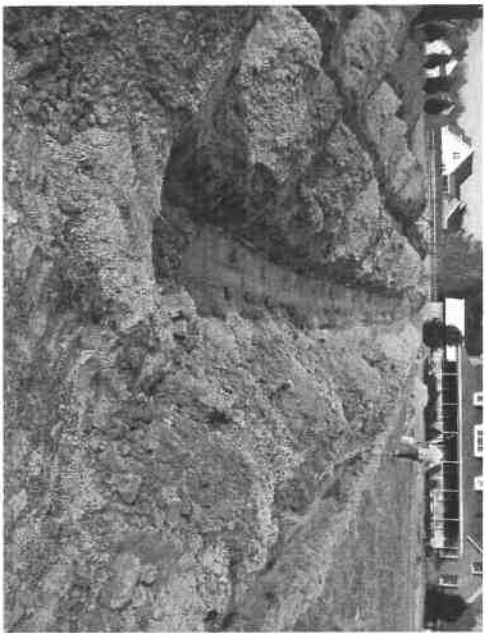

TM- N.C. CUSTOM HOMES Lot 23 Marguerite Court. 07-5-17 853 1-1-08 WINN-DIXIE STORE  
572-1447 RANDI SCURIA RD Sebec Maine 02841

TM-DC Cuyler Homes Lot 23 Magnolia Crest  
07-5-17853 -1-8-08  
SR1447 Rmuds CIVS rd  
Watermark LLC  
Safe Curves.