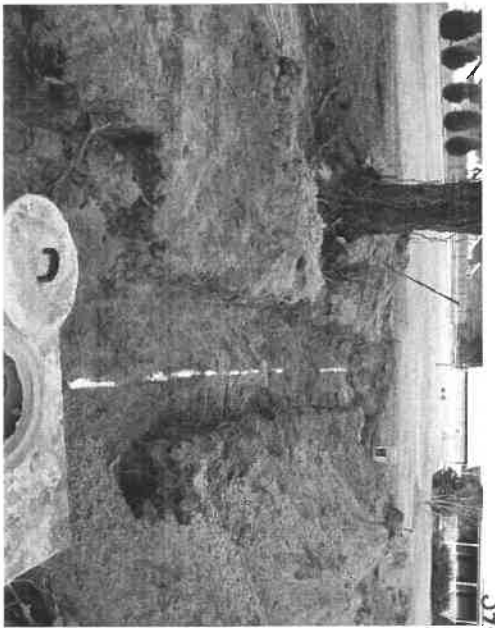

TM- N.C. CUSTOM HOMES Lot 23 Marguerite Court. 07-5-17 853 1-1-08 WINN-DIXIE STORE  
572-1447 RANDI SCURIA RD Sebec Maine 02841

TM-DC Cuyler Homes Lot 23 Magnolia Crest  
07-5-17853 -1-8-08  
SR1447 Rmuds CIVS rd  
Watermark LLC  
Safe Curves.