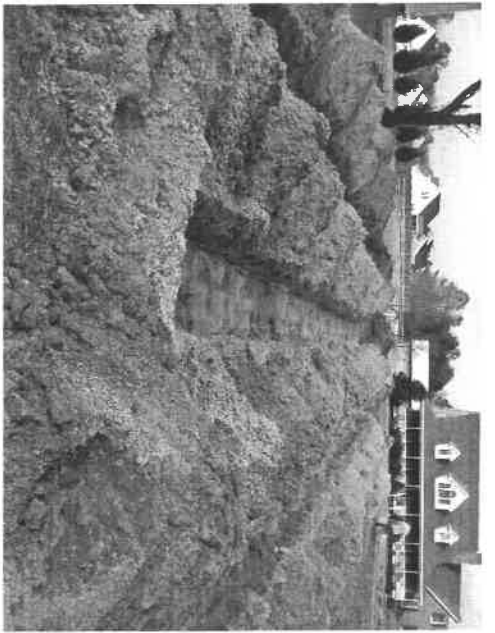

TM- N.C. CUSTOM HOMES Lot 23 Marguerite Court. 07-5-17 853 1-1-08 WINN-DIXIE STORE  
572-1447 RANDI SCURIA RD Sebec Maine 02841

TM-DC Cuyler Homes Lot 23 Magnolia Crest  
07-5-17853 -1-8-08  
SR1447 Rmuds CIVS rd  
Watermark LLC  
Safe Curves.