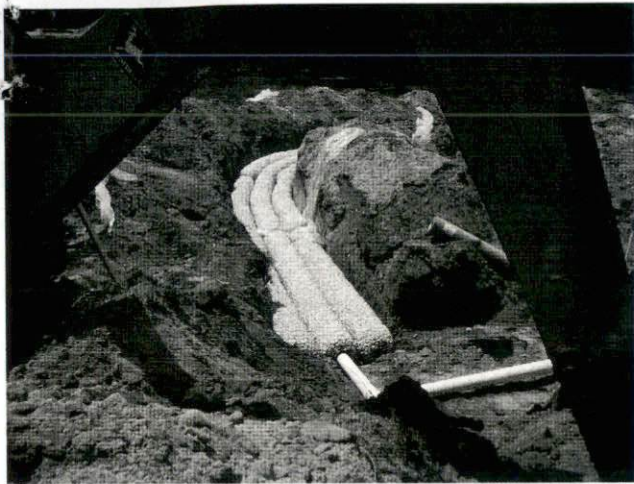

JM - Currier Builders Lot 31 DEPT. OF PERMITS SR14750006/permits/AD-
5-11-07 06-5-16360

Jim- Currie Builders lot 31

Deerfield

SR 1425 Chelybeats RD

06-5-16360

5-11-07