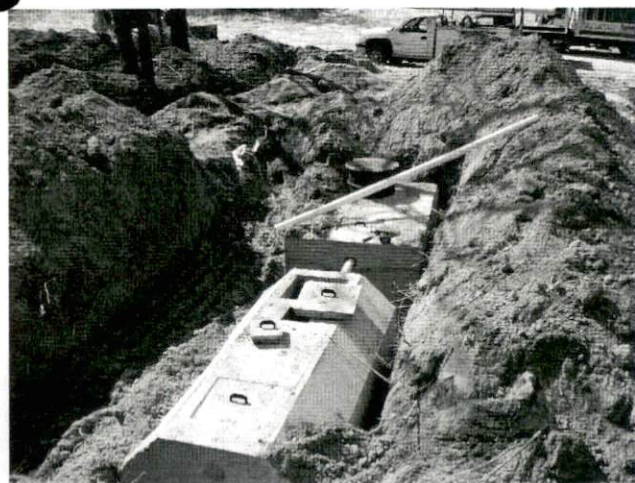

JM - Comfort Homes lot 53 Forest Trails
06-5-15905
SR1412 Chester Light PD

Conford Farms Lot 53 SALVIZ Church Ground
3-27-07
06-5-15985