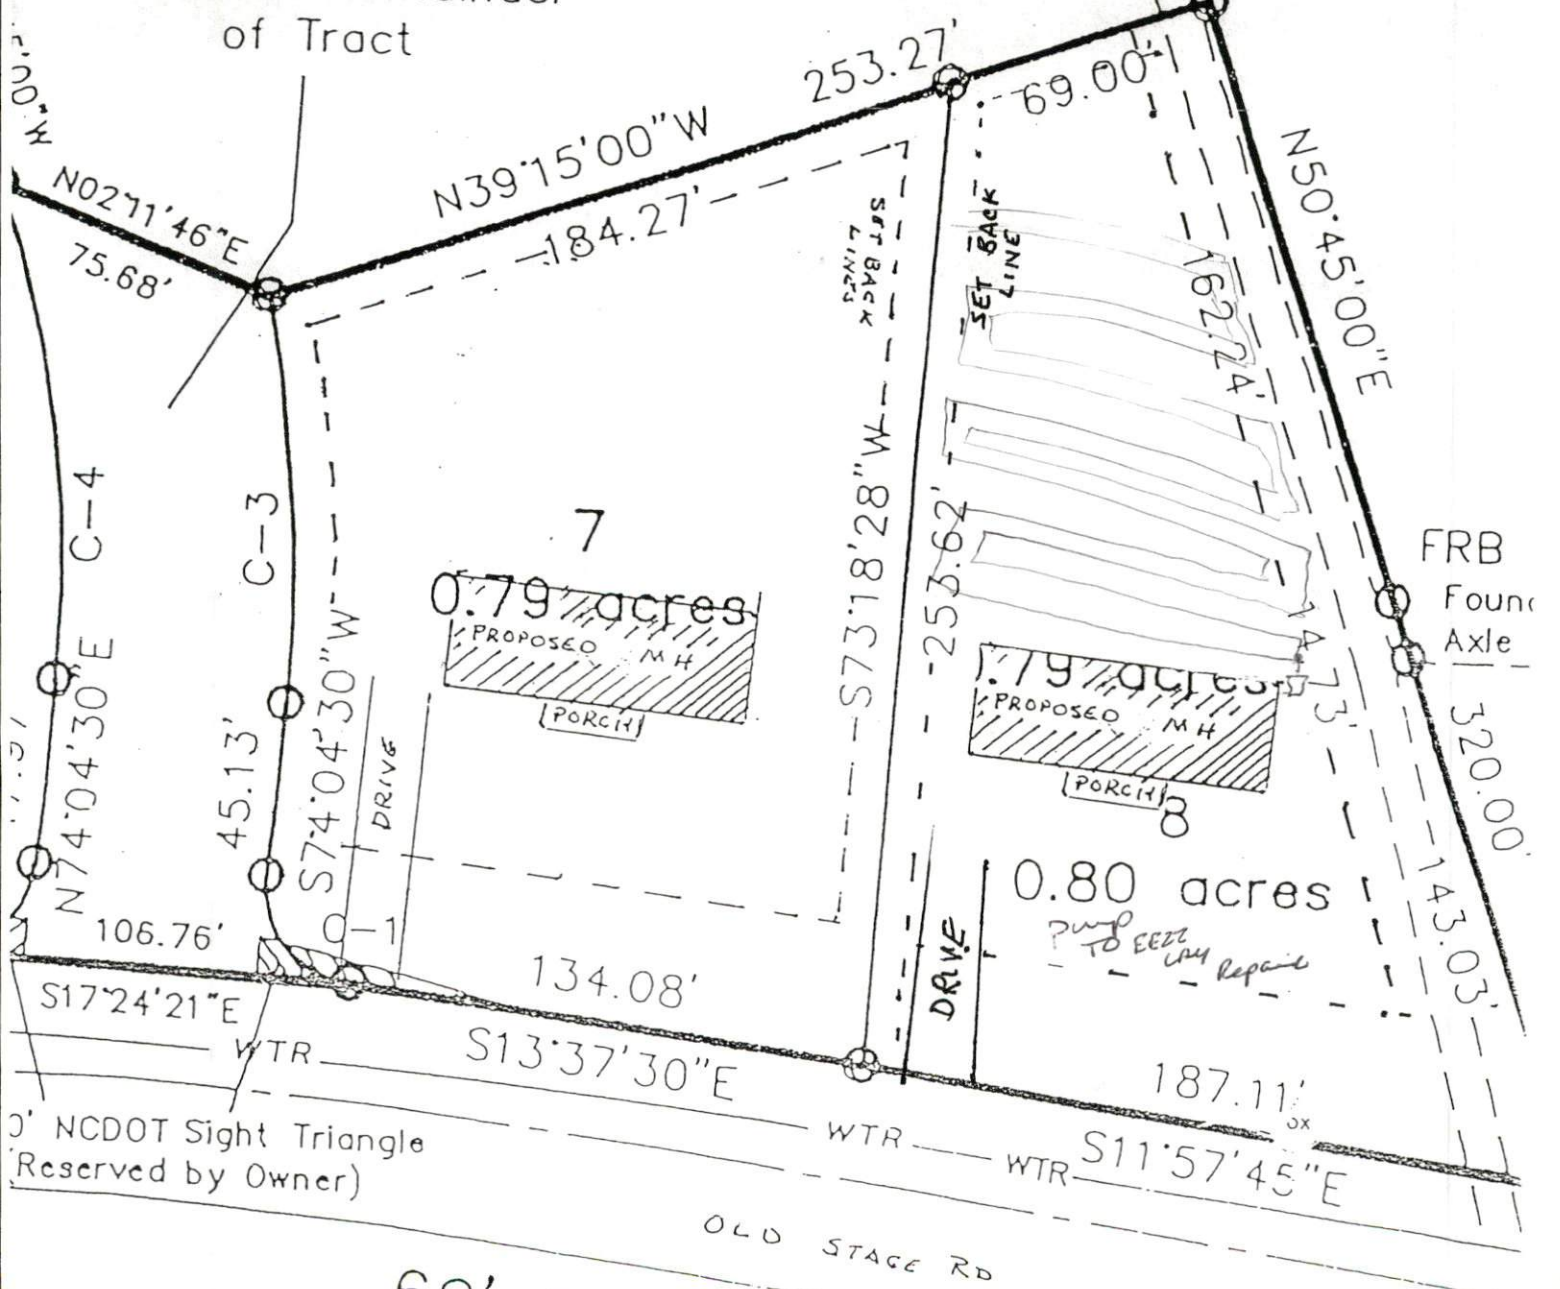

60' Easement
Reserved by Owner
to Serve Remainder
of Tract

10' Soil Path

0' NCDOT Sight Triangle
Reserved by Owner)

OLD STAGE RD

60' R/W

(Public)

RIVERLAND ESTATES LOT #