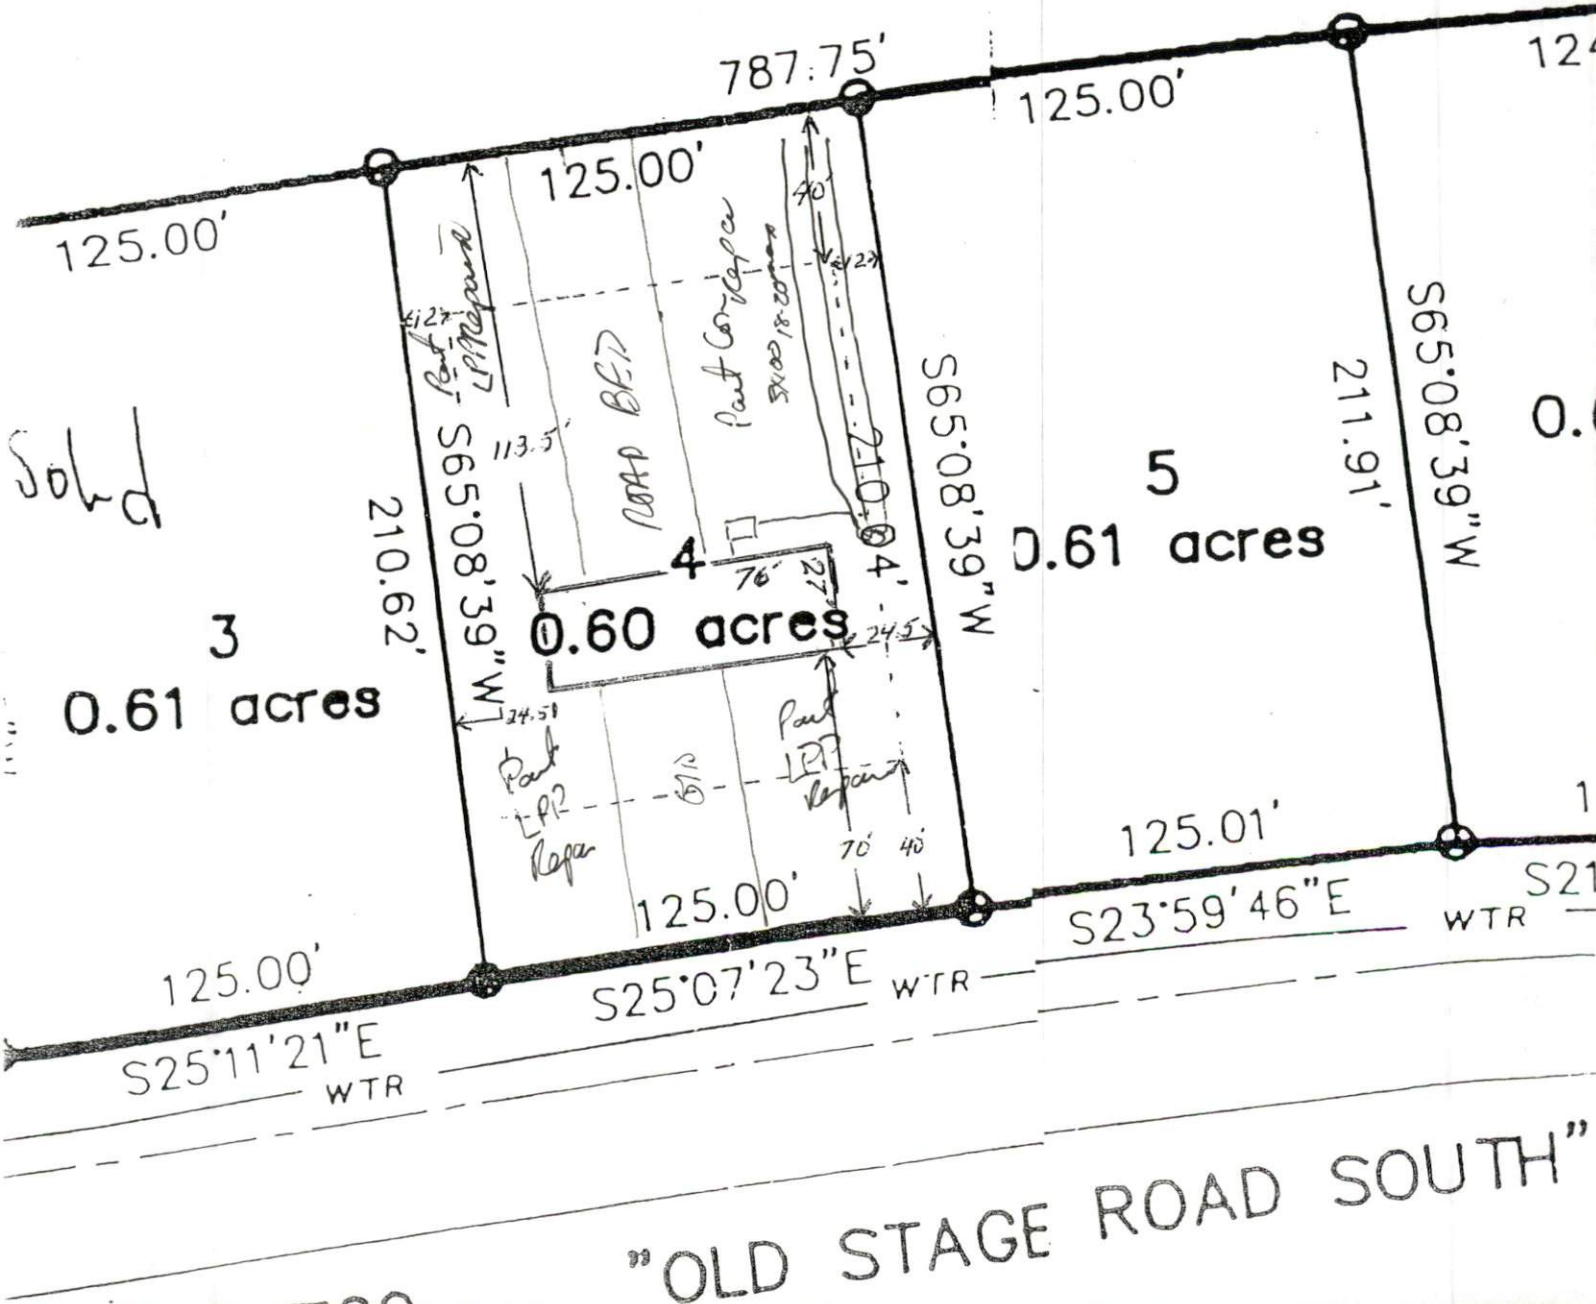

	325.00'	132 31'	67.08	151.
-4				

58.26 Acres Remaining

(By Subtraction)

ptic

RIVERLAND ESTATES
LOT #4

"OLD STAGE ROAD SOUTH"