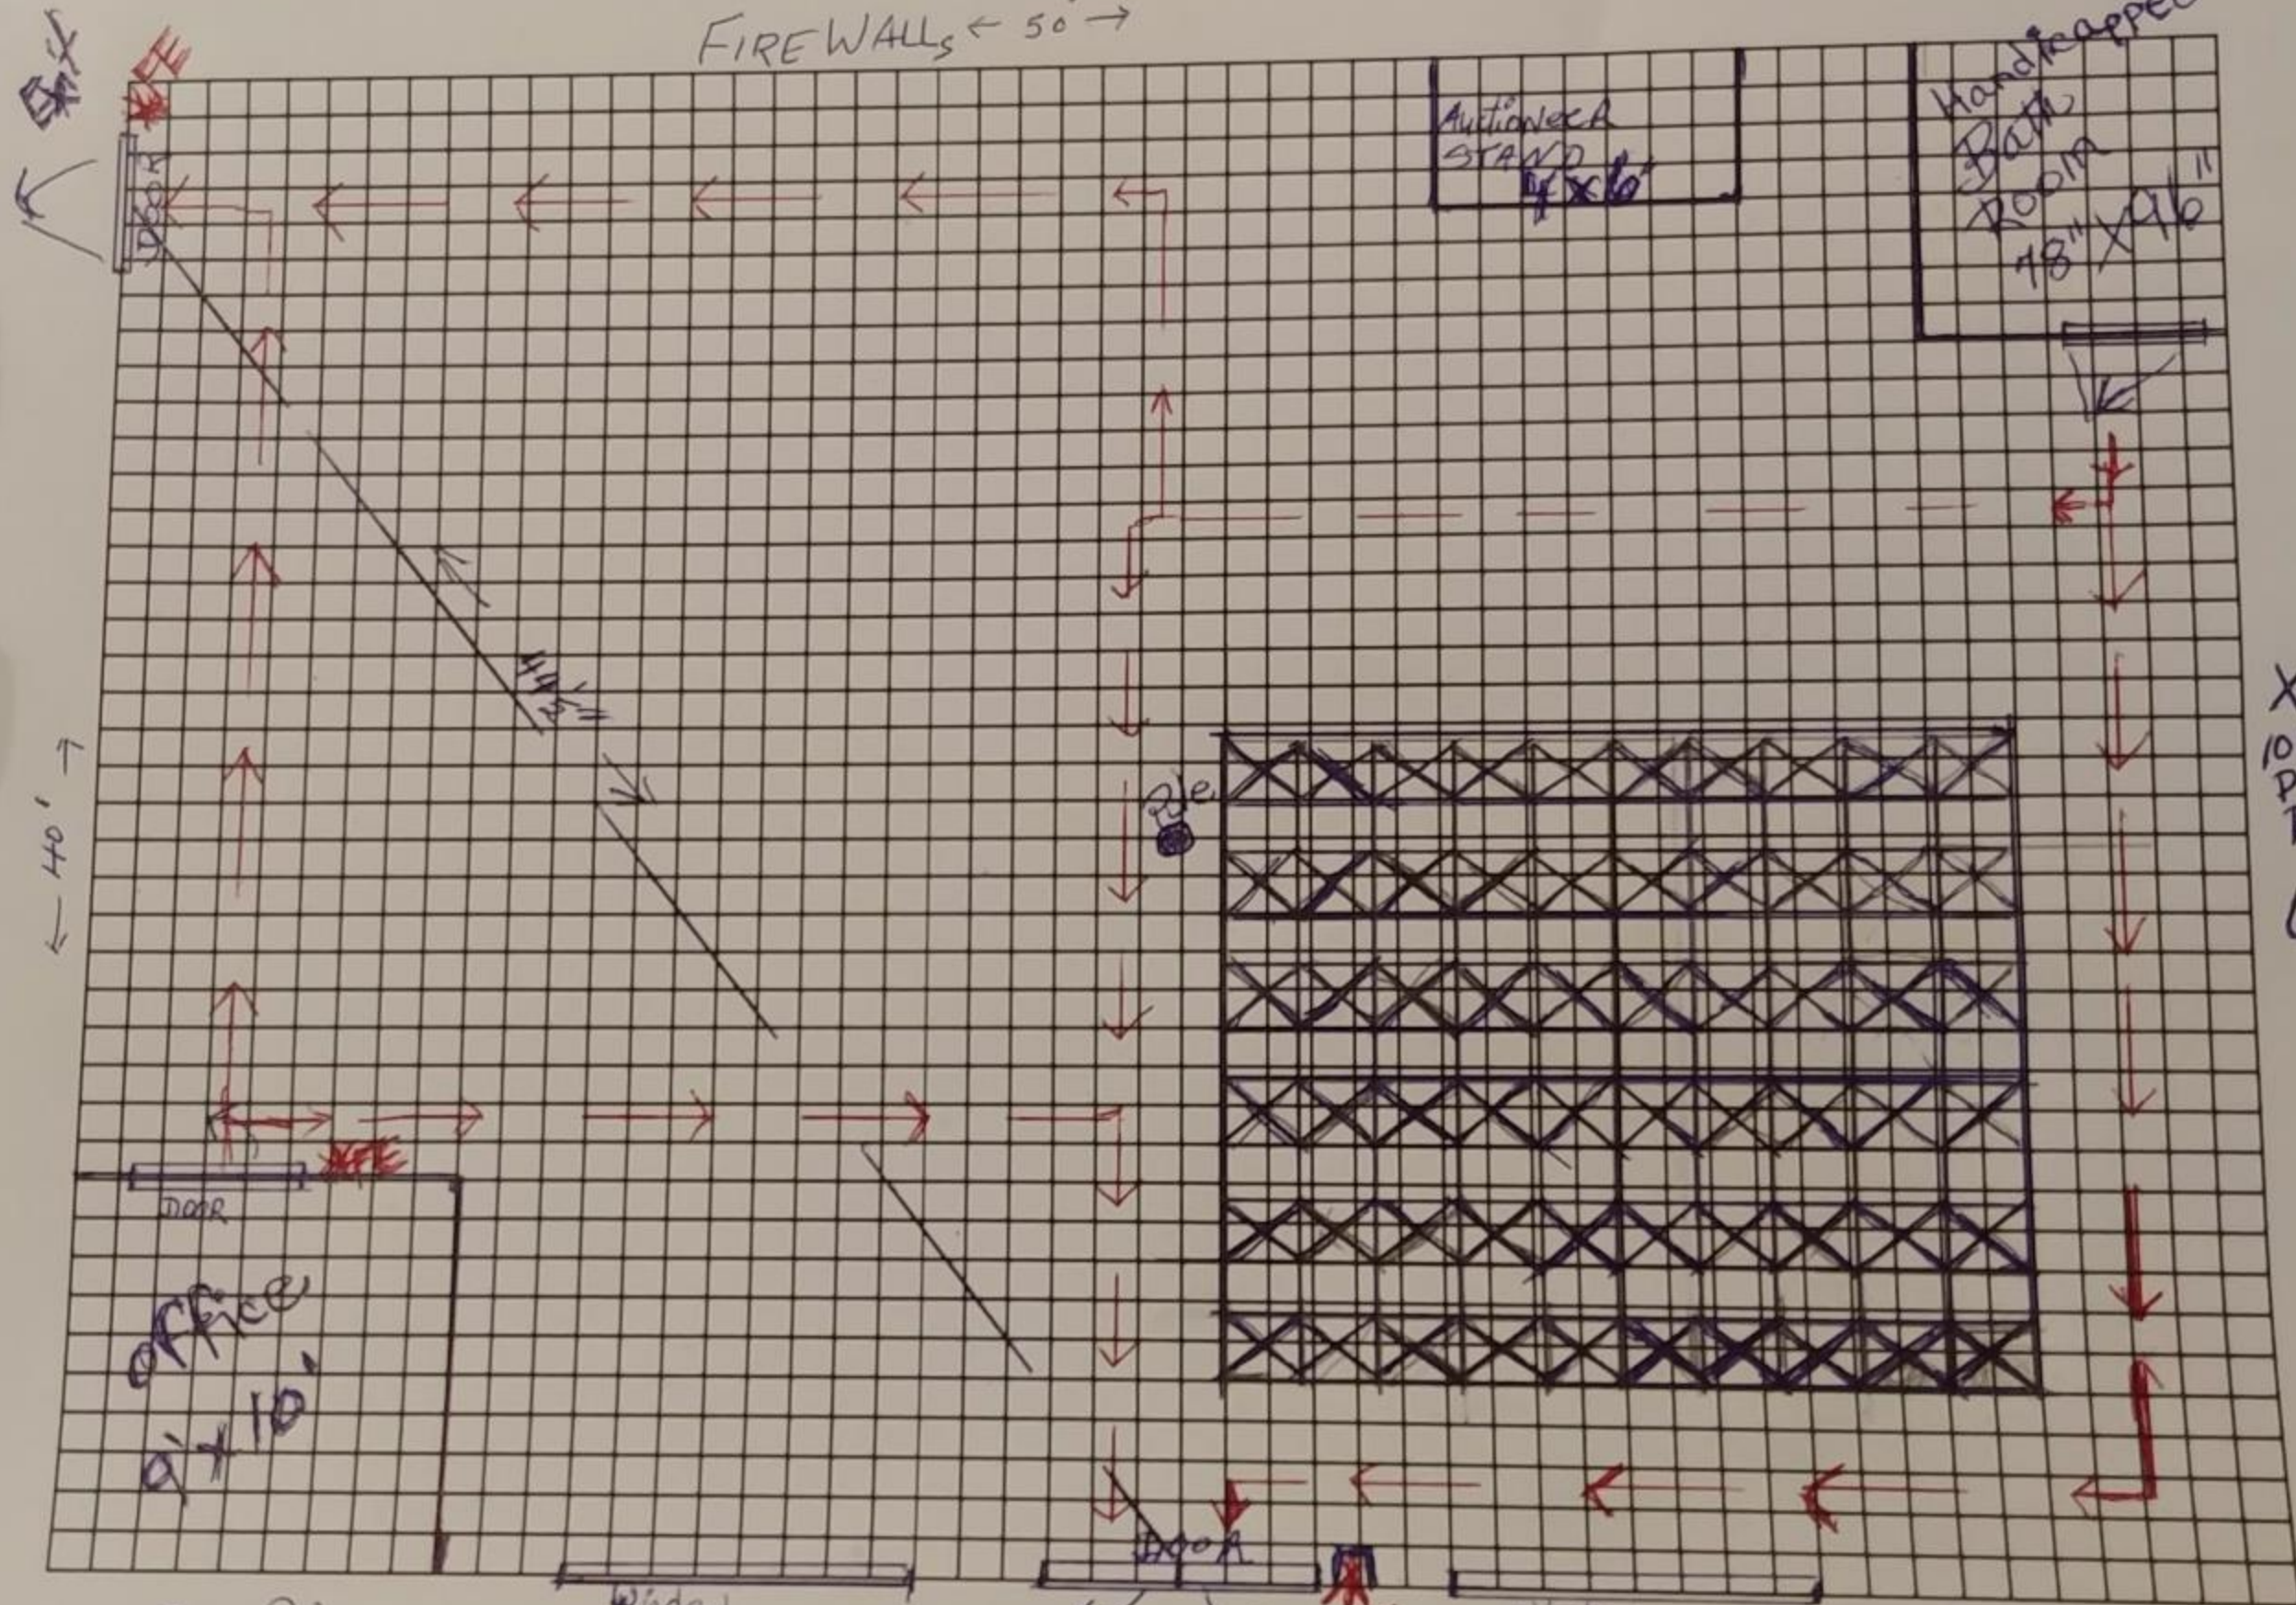

Auction House Space
40' X 50'

GARAGE
FIREWALLS ← 50' →

1 block = 1'

X = Ch
10 chairs
PER
ROW
6 ROWS

4319 Ray Rd
SPRING LAKE NC 28390

Parking Lot

FE - FIRE
EXTINGUISHER
HANDICAPPED
PARKING