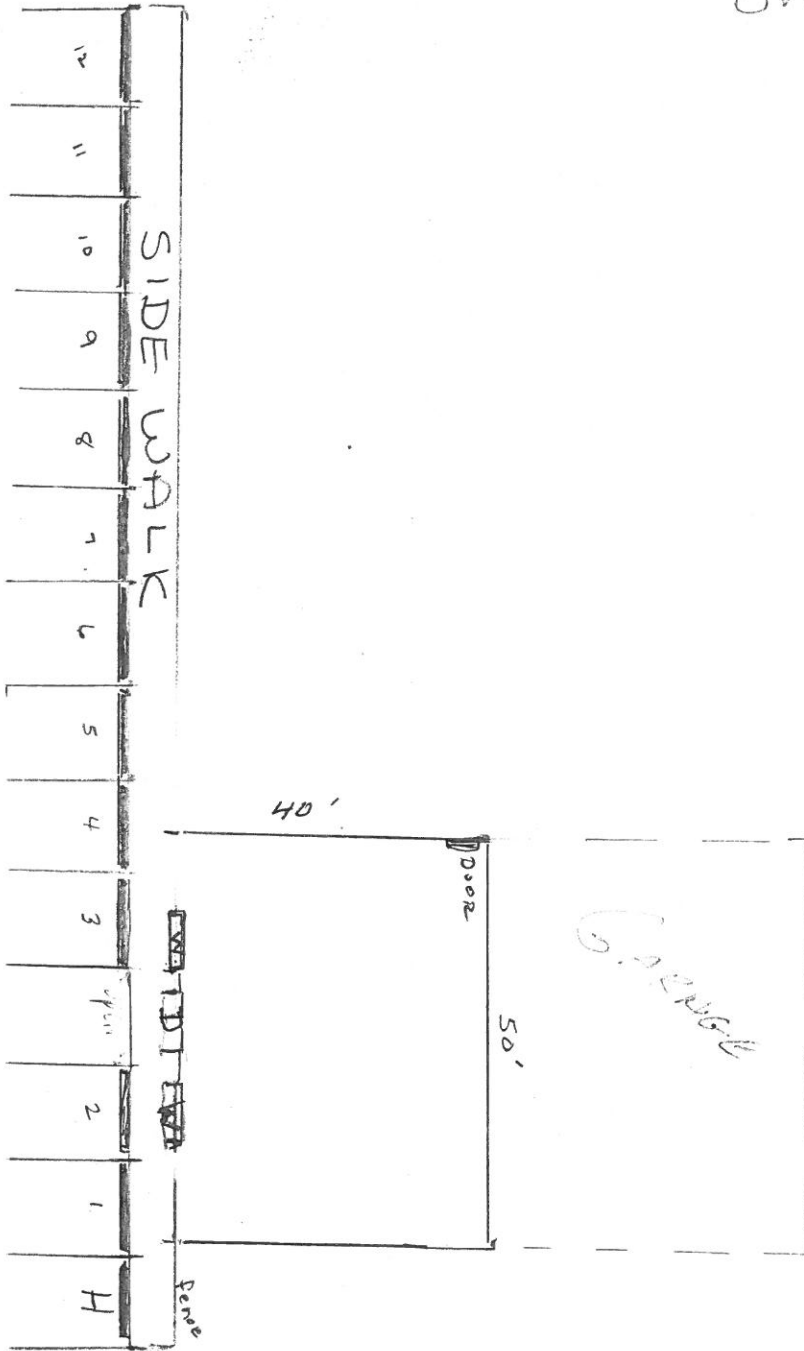

DRIVE WAY

OVER FLOW
Parking

4319 RAY RD
 SPRING LAKE NC
 28390

0505-92-2409
 Commercial
 7.18ac

DRIVEWAY

WALK

Handwritten initials and a circled 'B'.