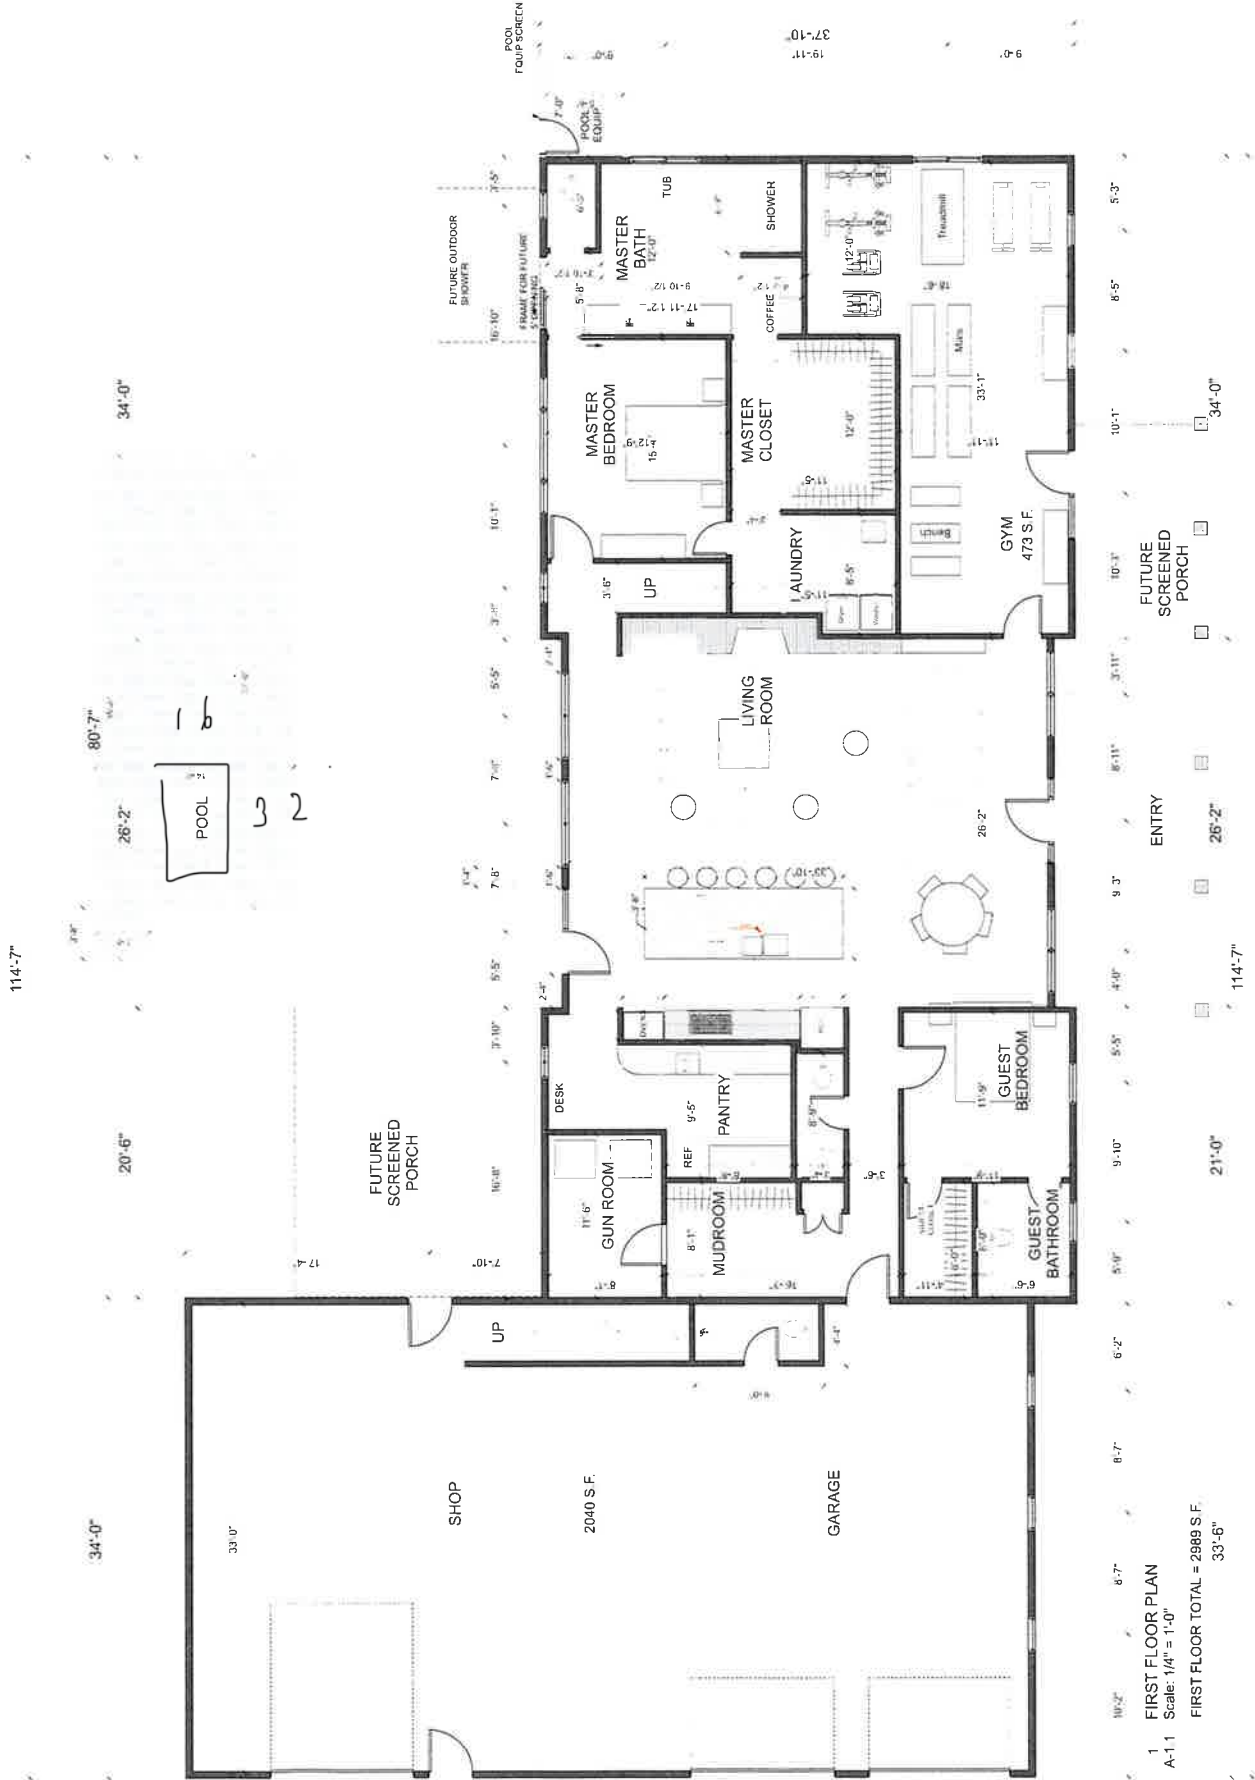

8213 OLD HWY 421
RESIDENCE

Architectural Group PA
ARCHITECTURE • PLANNING • INTERIOR ARCHITECTURE
515.766.2222 | 2319 E. BROAD STREET, RICHMOND, VA 23220

LINEBERRY

A-1-1
First Floor Plan

1
A-1-1
FIRST FLOOR PLAN
Scale: 1/4" = 1'-0"
FIRST FLOOR TOTAL = 2989 S.F.