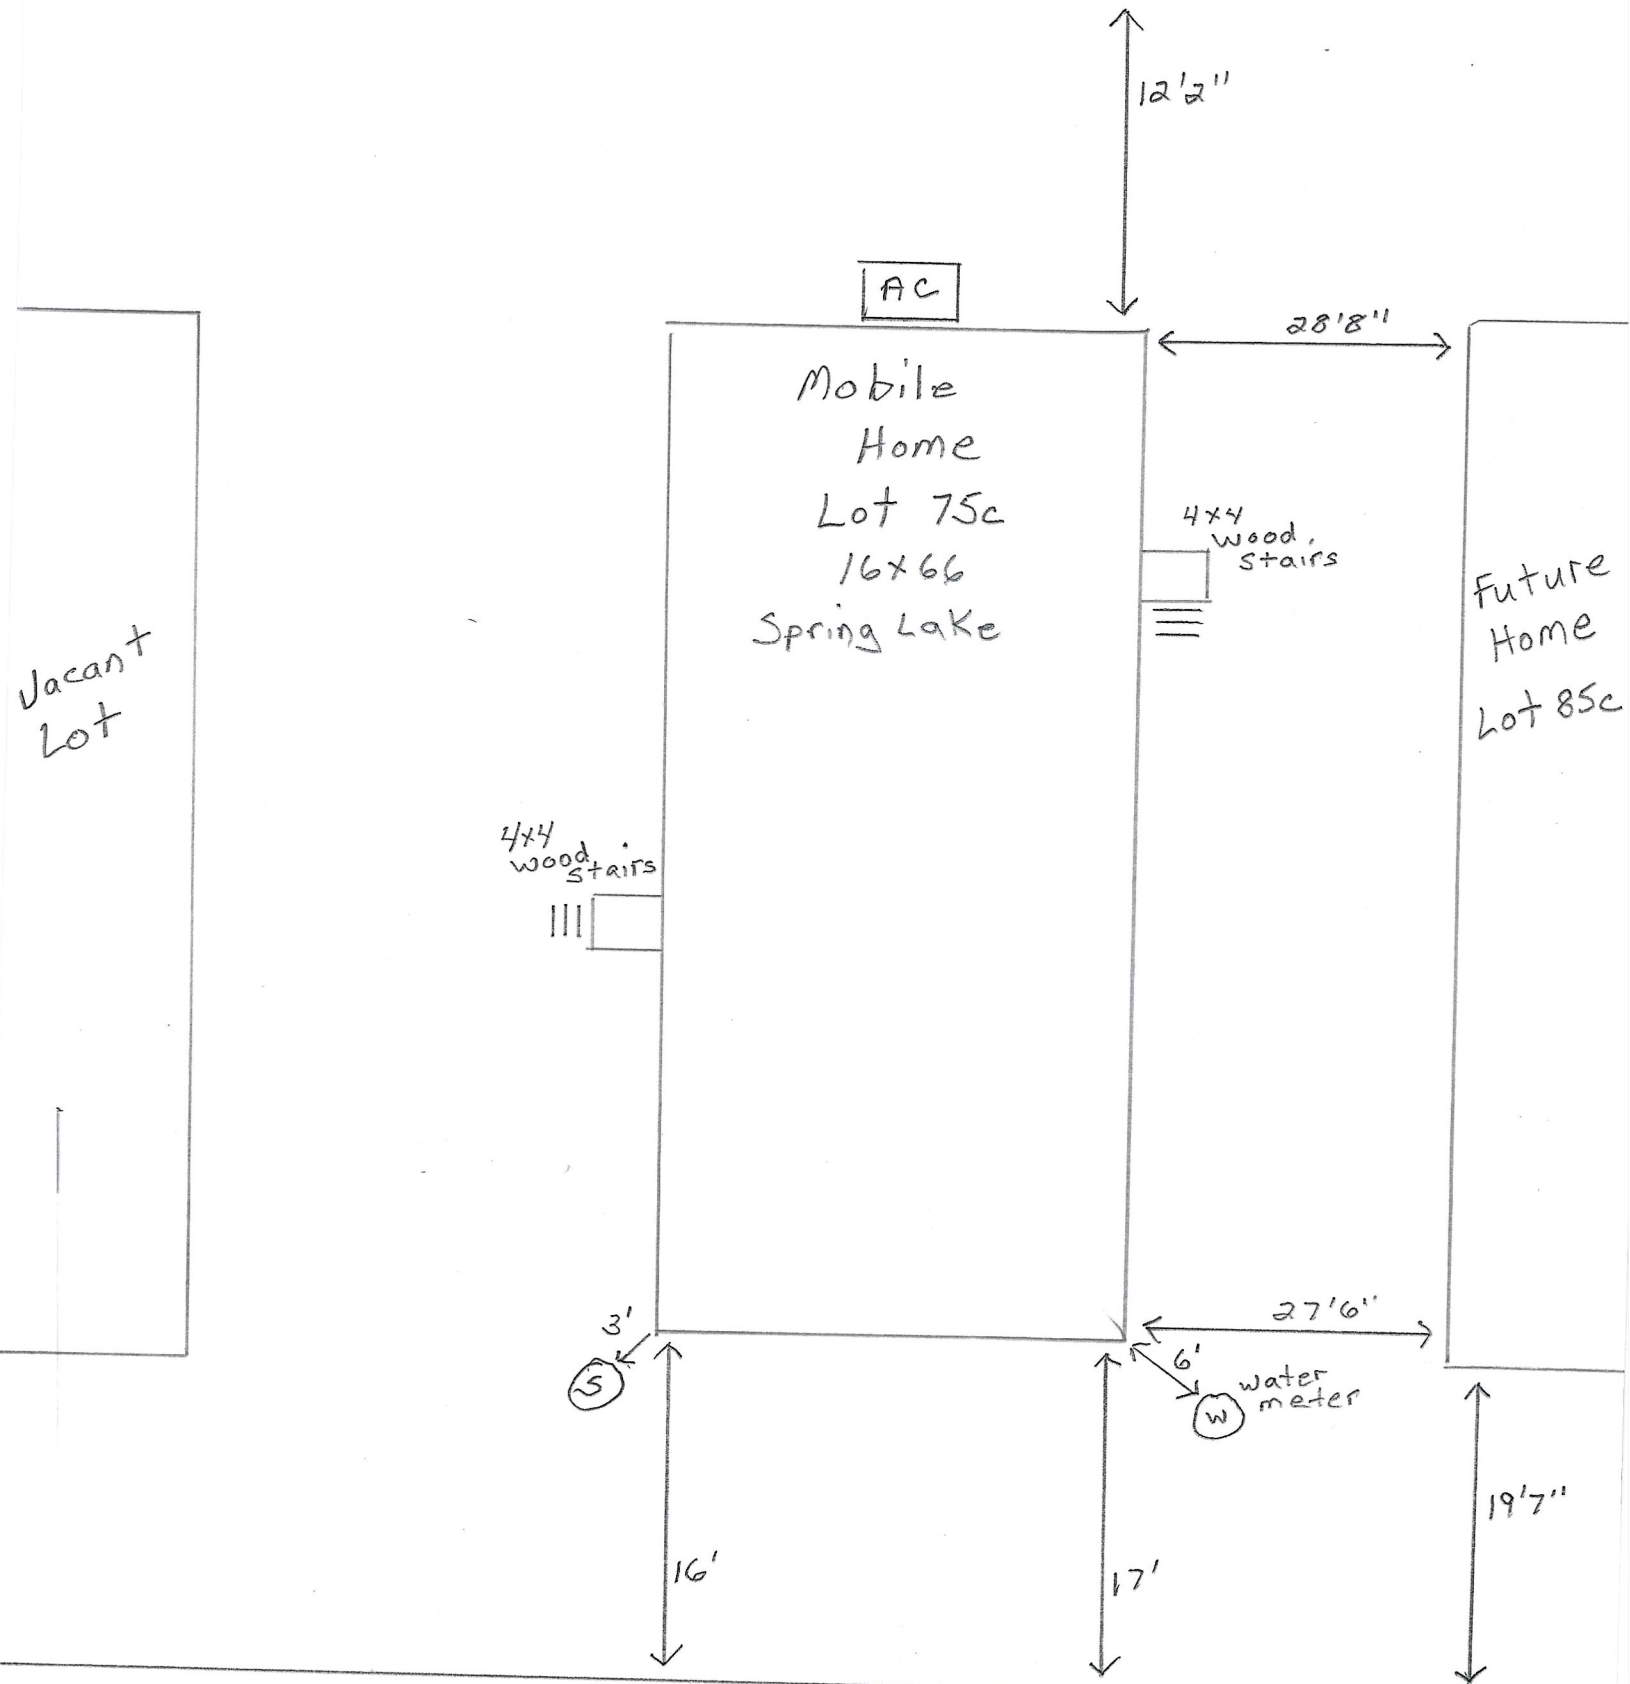

Woods

AC

Mobile Home  
Lot 75c  
16x66  
Spring Lake

4x4 wood stairs

Future Home  
Lot 85c

Vacant Lot

4x4 wood stairs

water meter

3'  
S

16'

17'

19'7"

12'2"

28'8"

27'6"

Connie Ct.