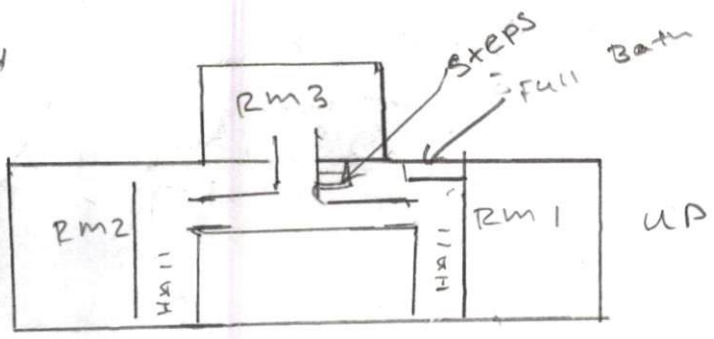

Down

Entrance S. River Rd

S. River Rd

Property Address: 3715 S. River Rd., Lithington, NE 27576

Scope of Work: ~~New electo~~

1. New electrical

2. New ~~mechanical~~ HVAC

3. Insulation

4. Dry wall

5. Bathroom fixtures upgrade