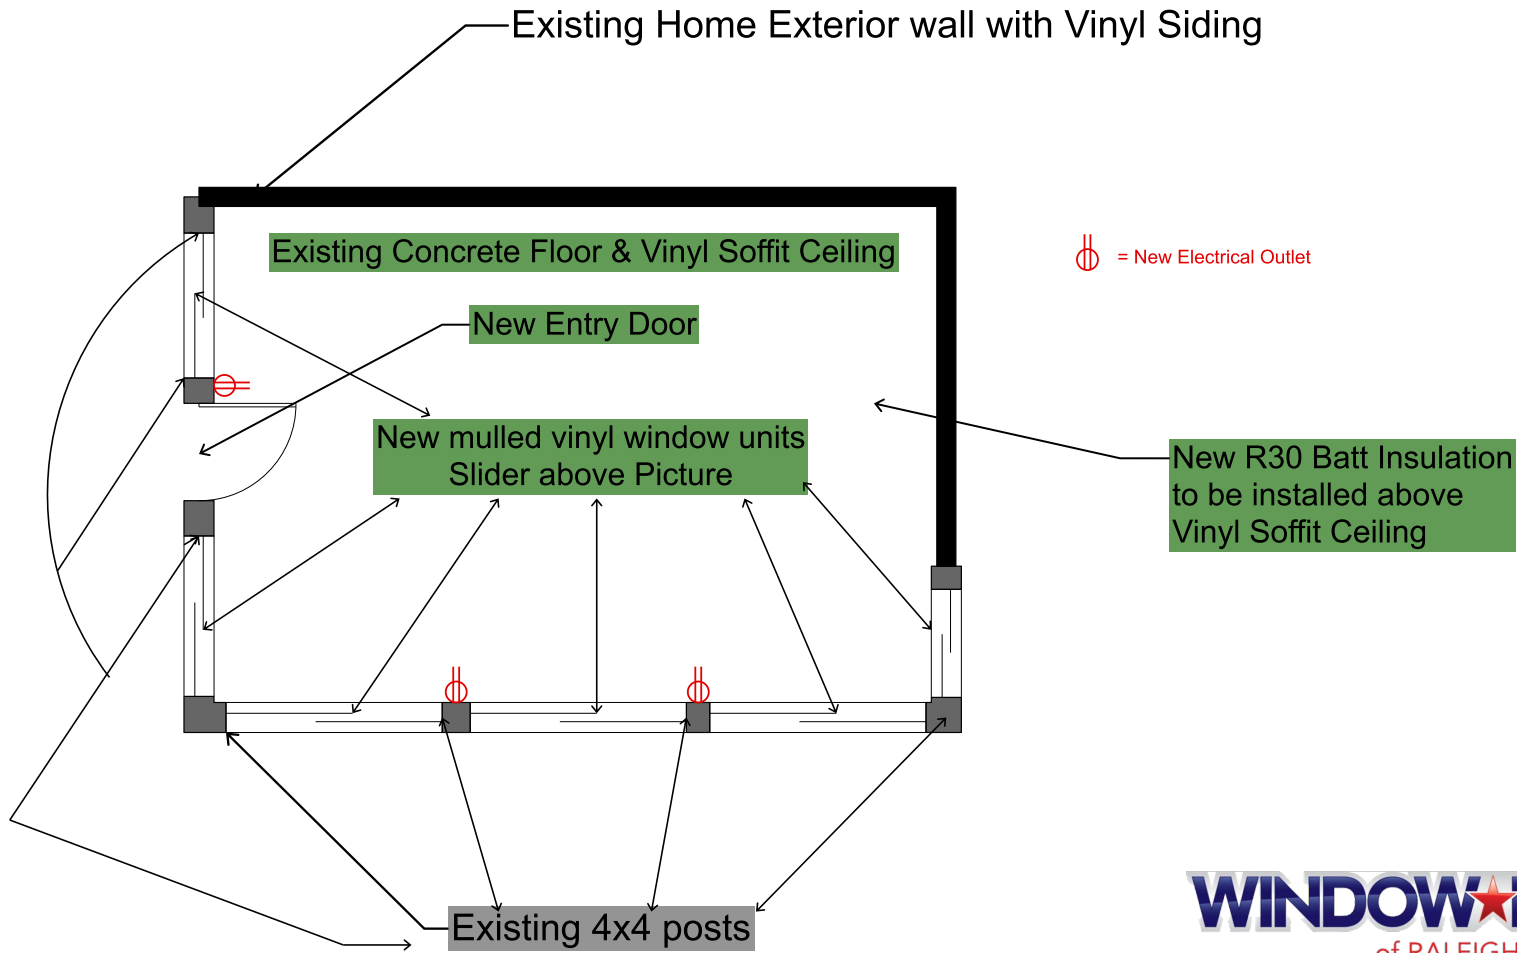

Sunroom Conversion from existing Screen Porch

Job-Site : 743 Grameta Ln, Lillington, NC, 27546

2208 Associate Dr, Ste G, Raleigh, NC, 27603