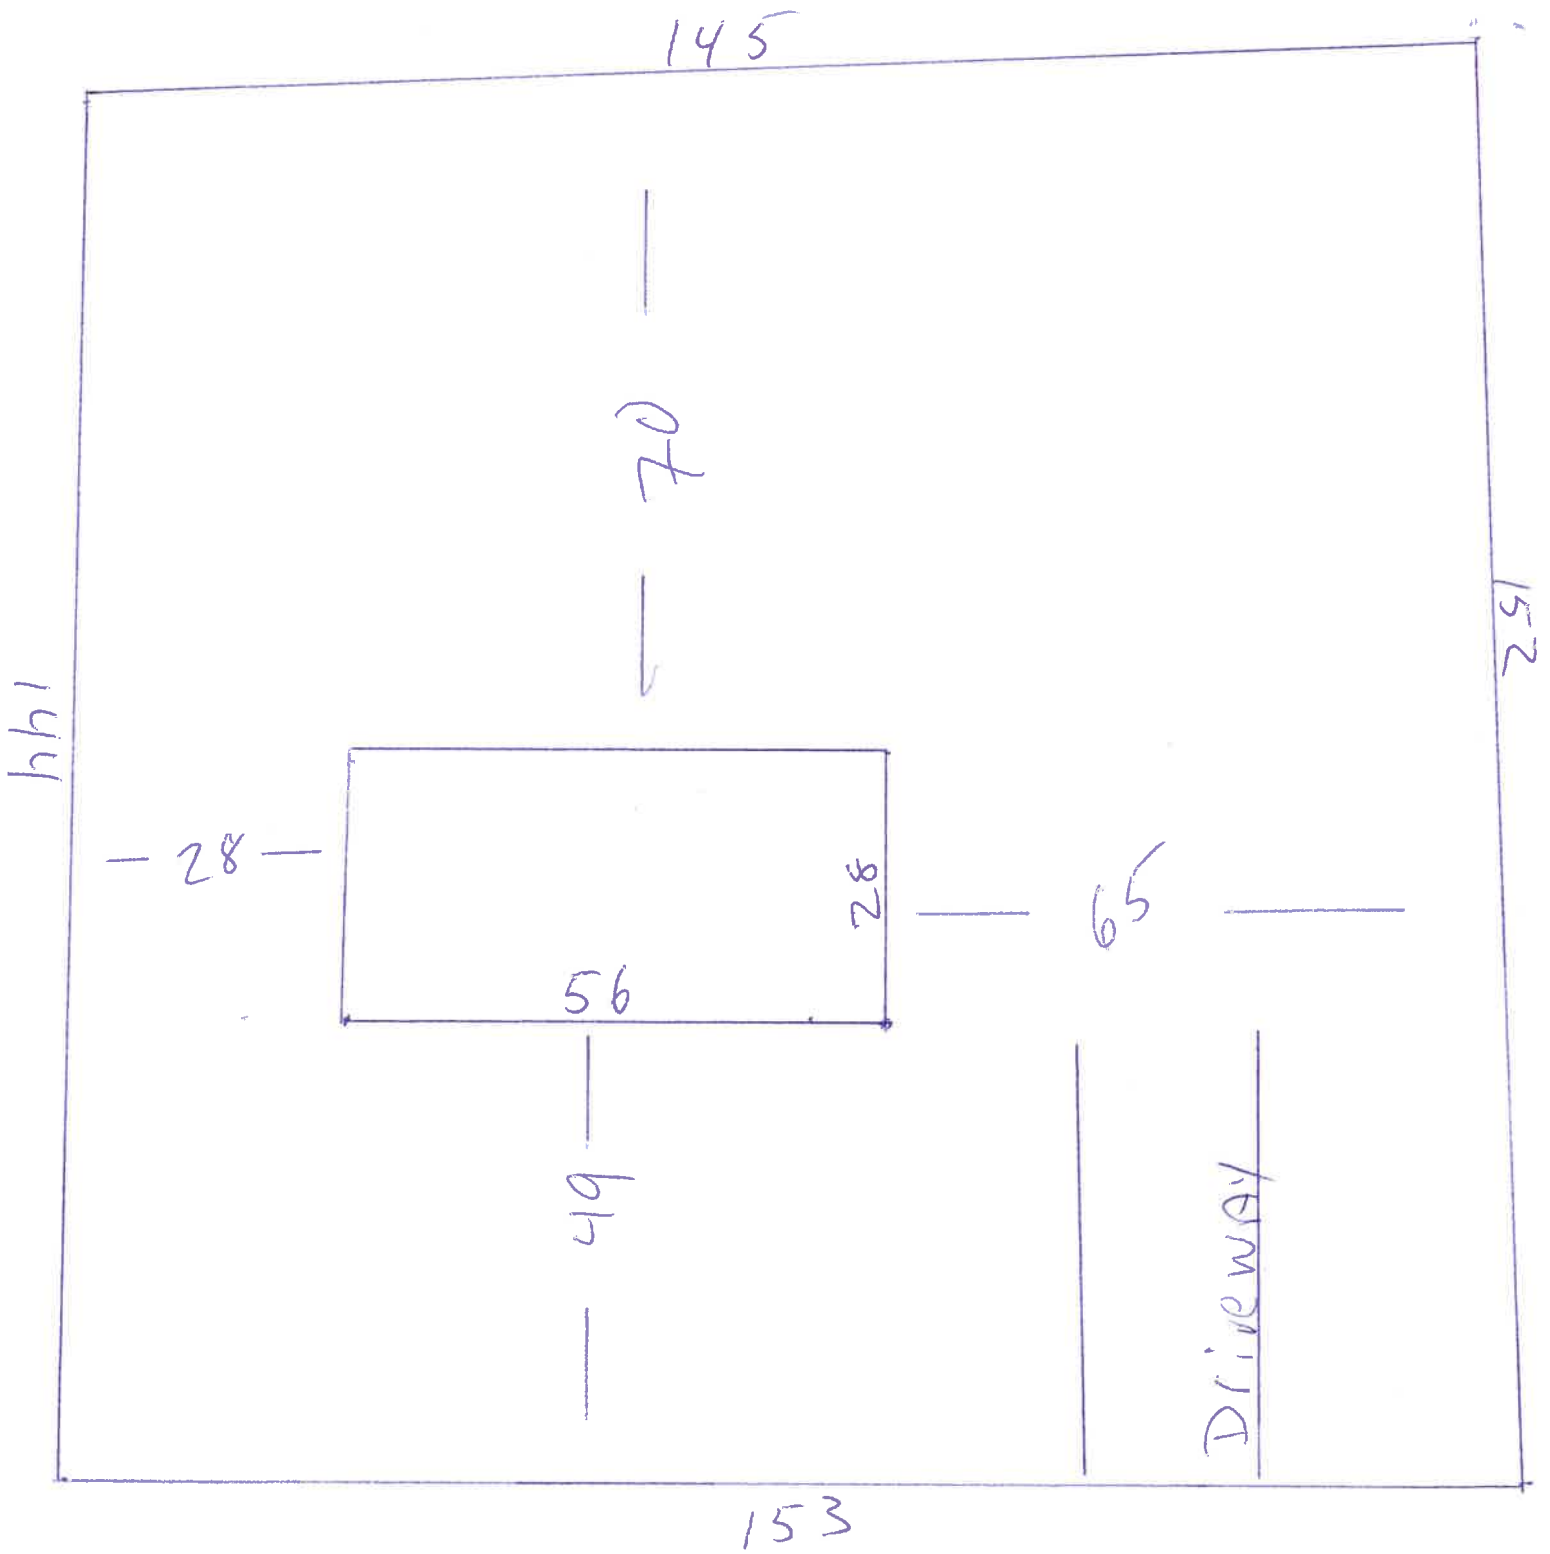

39 Pepsi Ln
Coats NC
20 scale

▼ 39 PEPSI LN COATS, NC 2 X 🔍
Show search results for 39 PEP...

+
-
□
□

0 20 40ft
-78.695909 35.431834 Degrees