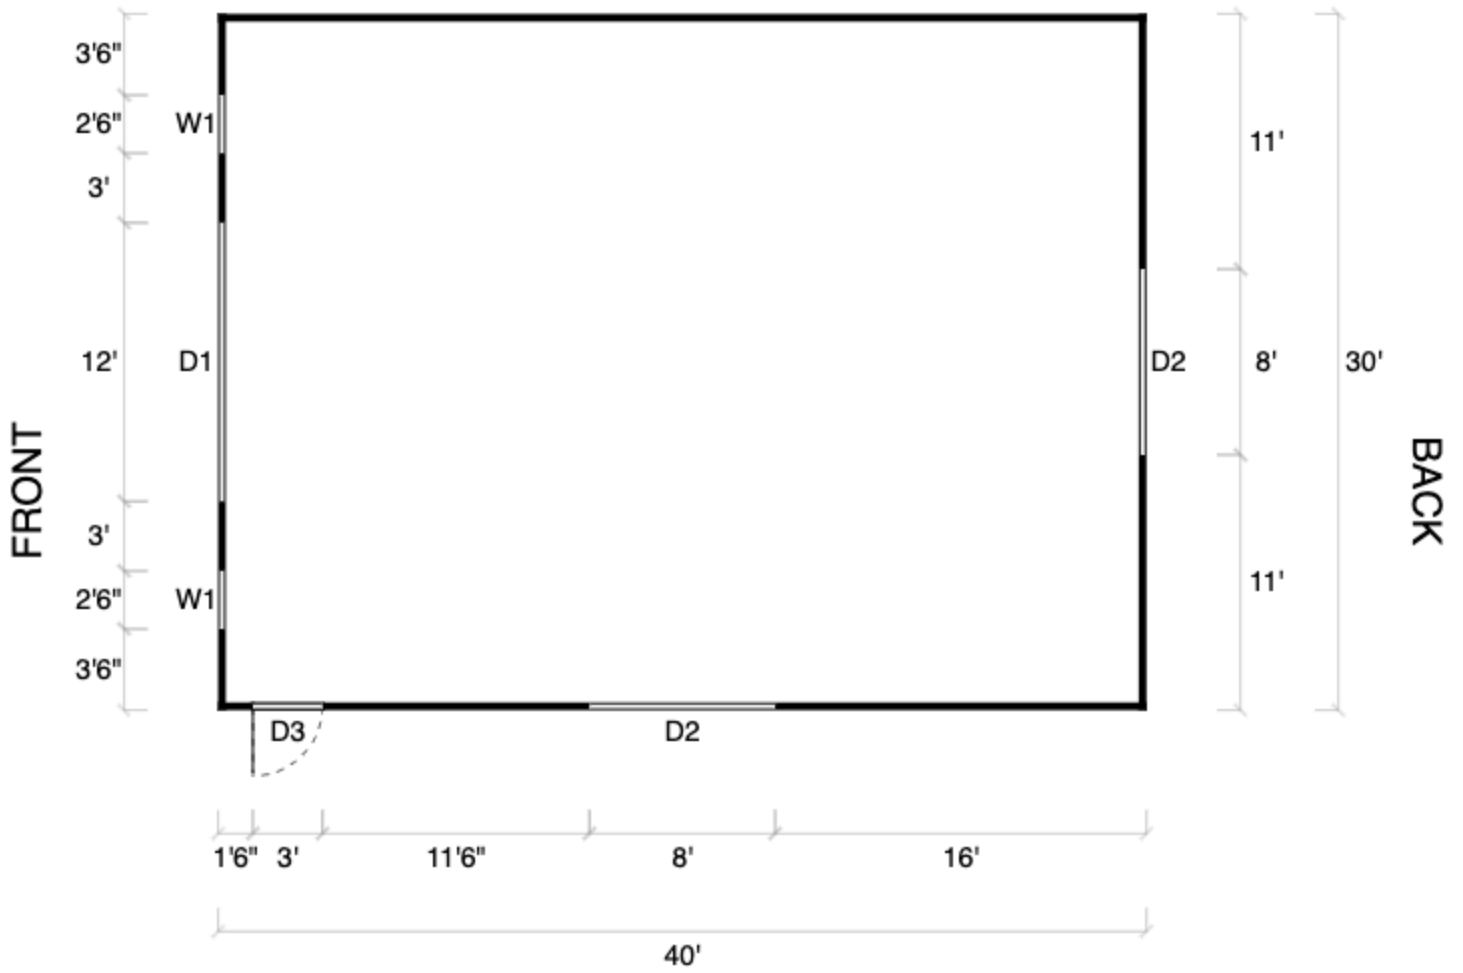

# LEFT SIDE

# RIGHT SIDE

SYMBOL LEGEND			
	D1 12'x10' Garage Door		W1 30W x 36H Windows
	D2 8'x8' Garage Door		D3 Walk-In Door (36x80)
	Closed Wall		