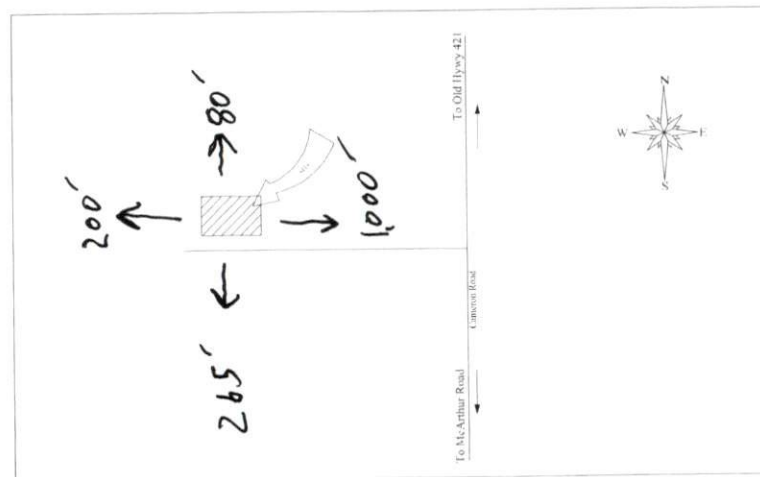

AN ADDITION FOR JERRY PAGE SHOP  
1800 CAMERON ROAD  
BROADWAY, NC 27505

VICINITY MAP

OWNER:  
JERRY PAGE  
1800 Cameron Road  
Broadway, NC 27505