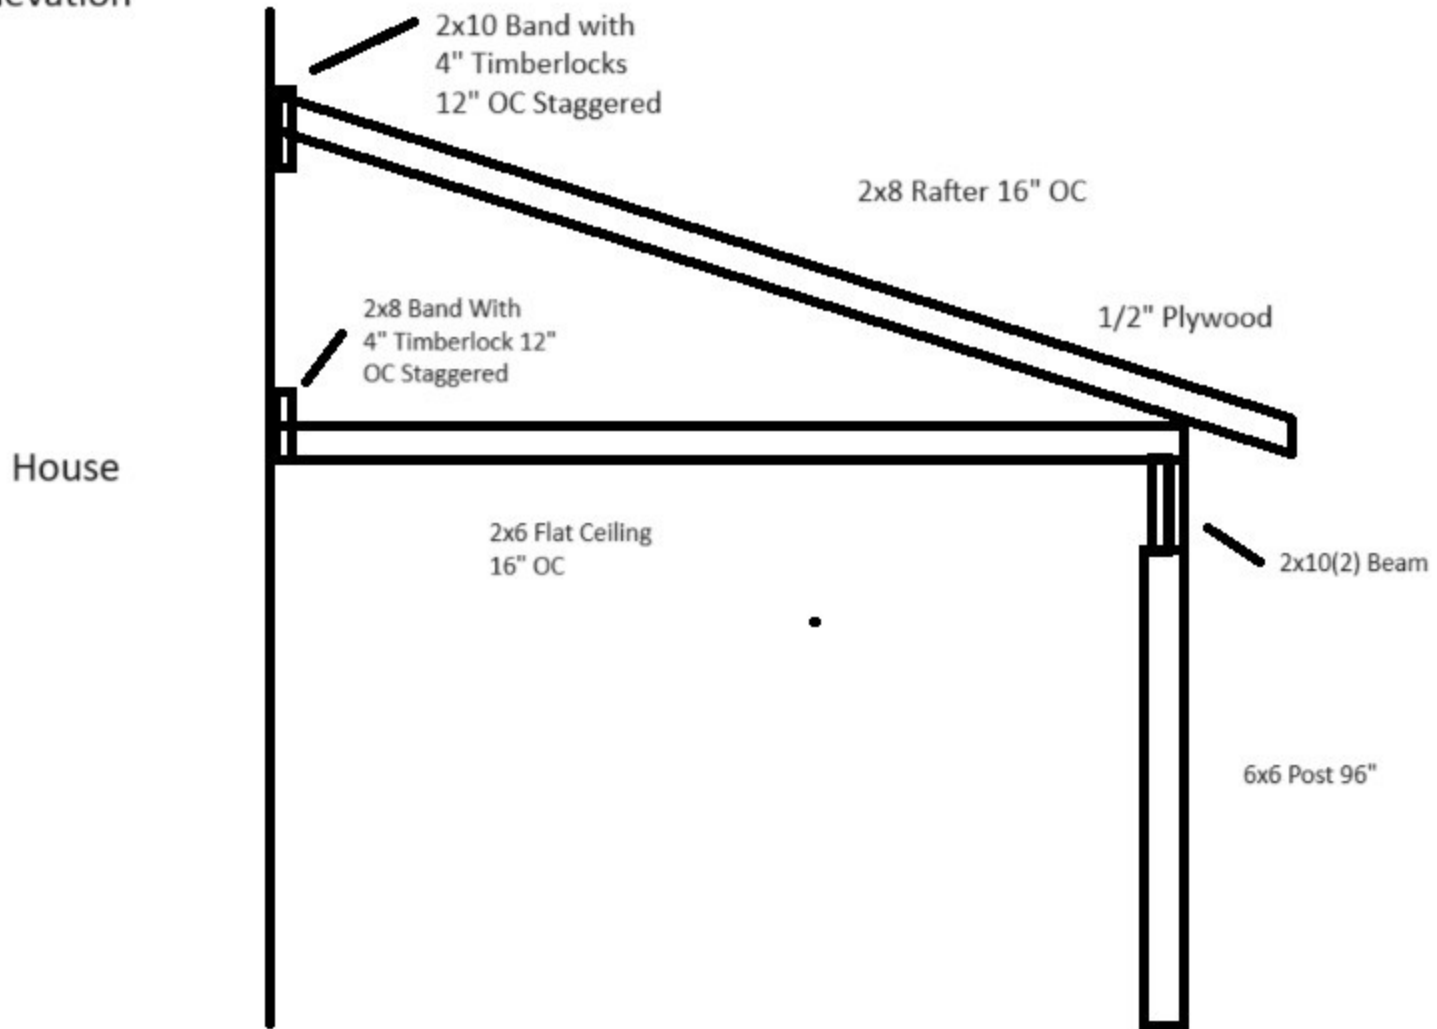

Side Elevation

Phillip Yates / Designer
Precision East Construction
(919)896-2095