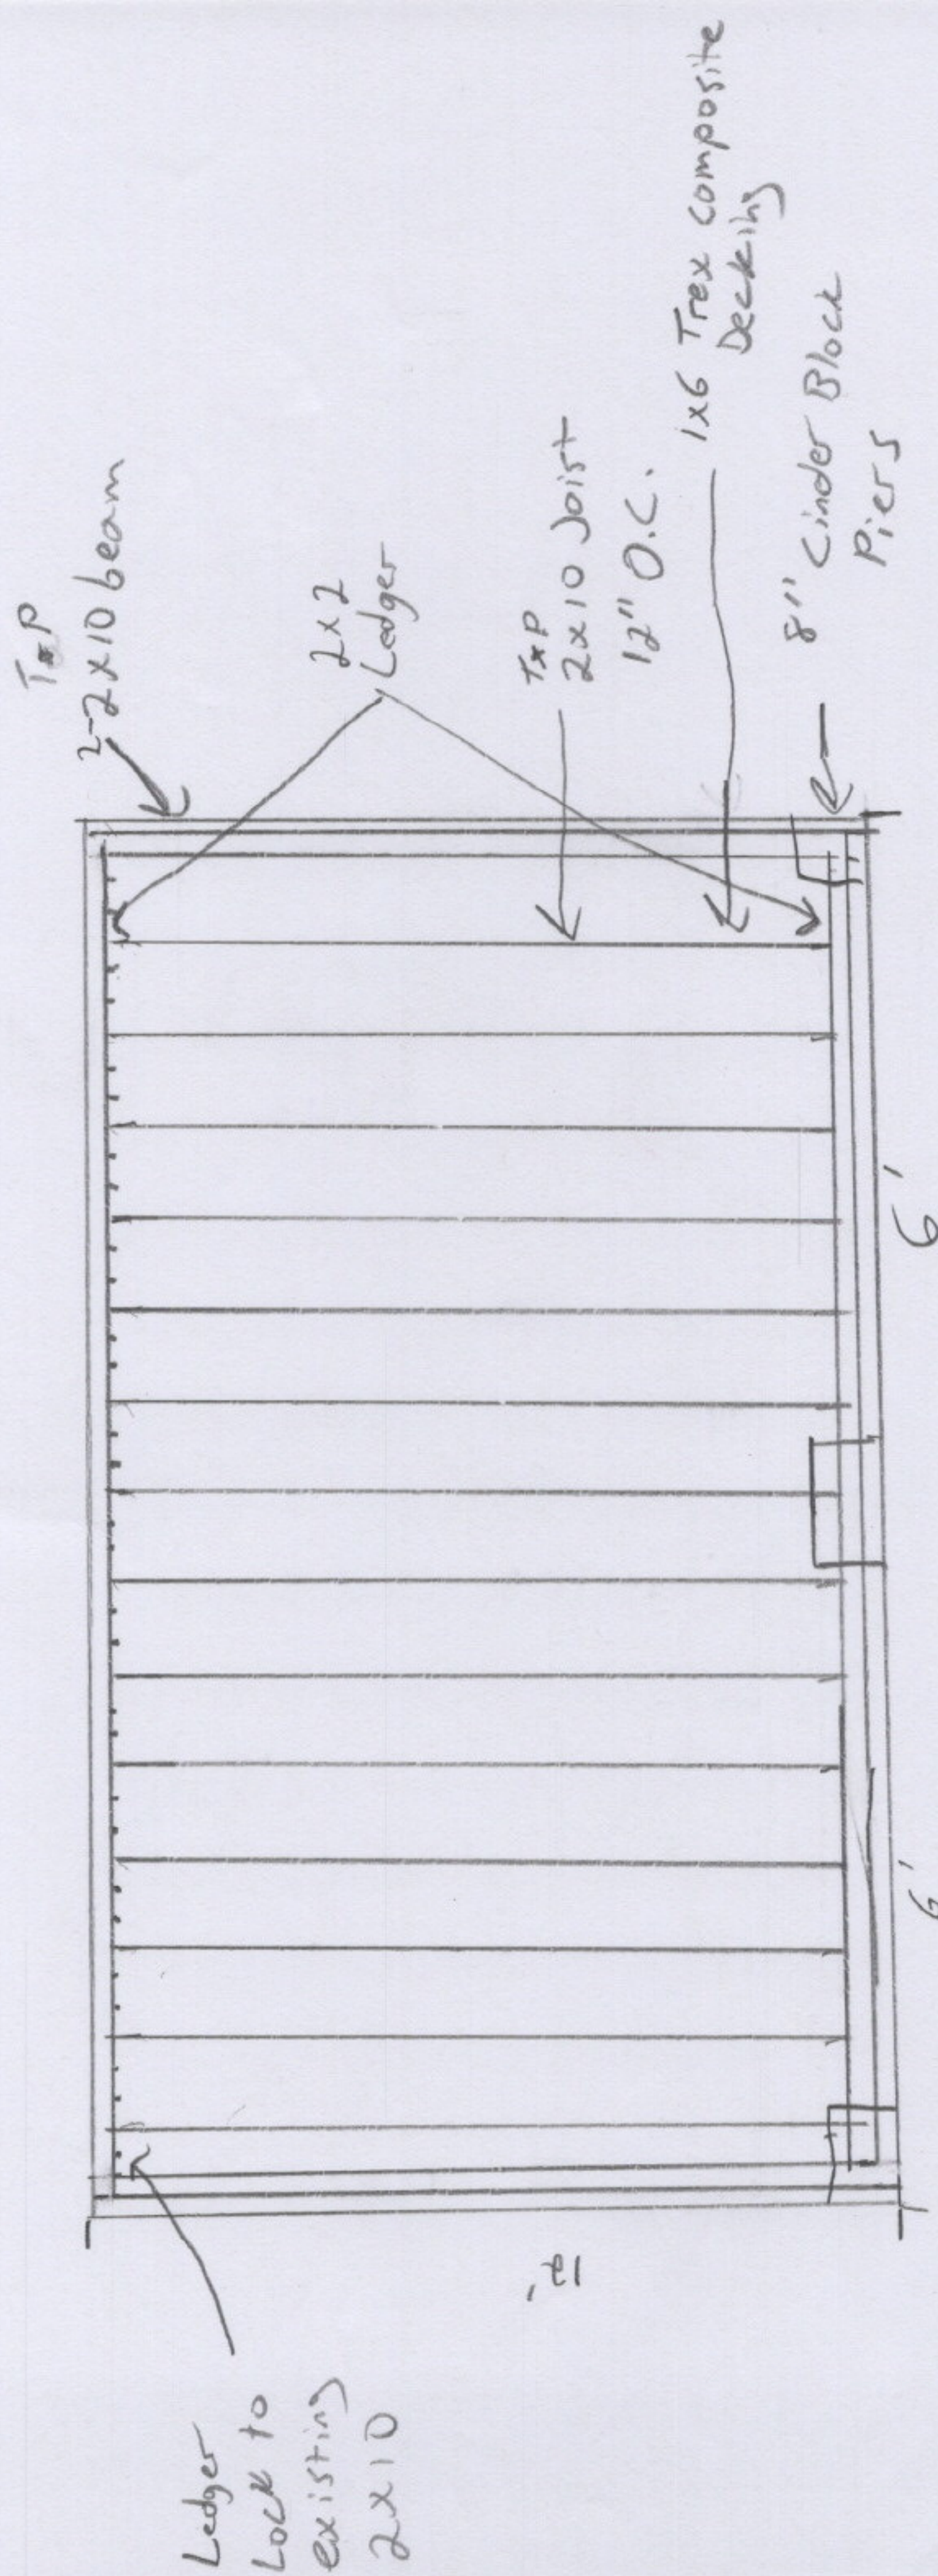

Rear View  
13x14

Mes

# Floor Frame Detail

12x14 Screen Porch

Ledger  
Lock to  
existing  
2x10

Left/Right  
View  
12x14

Existing  
house