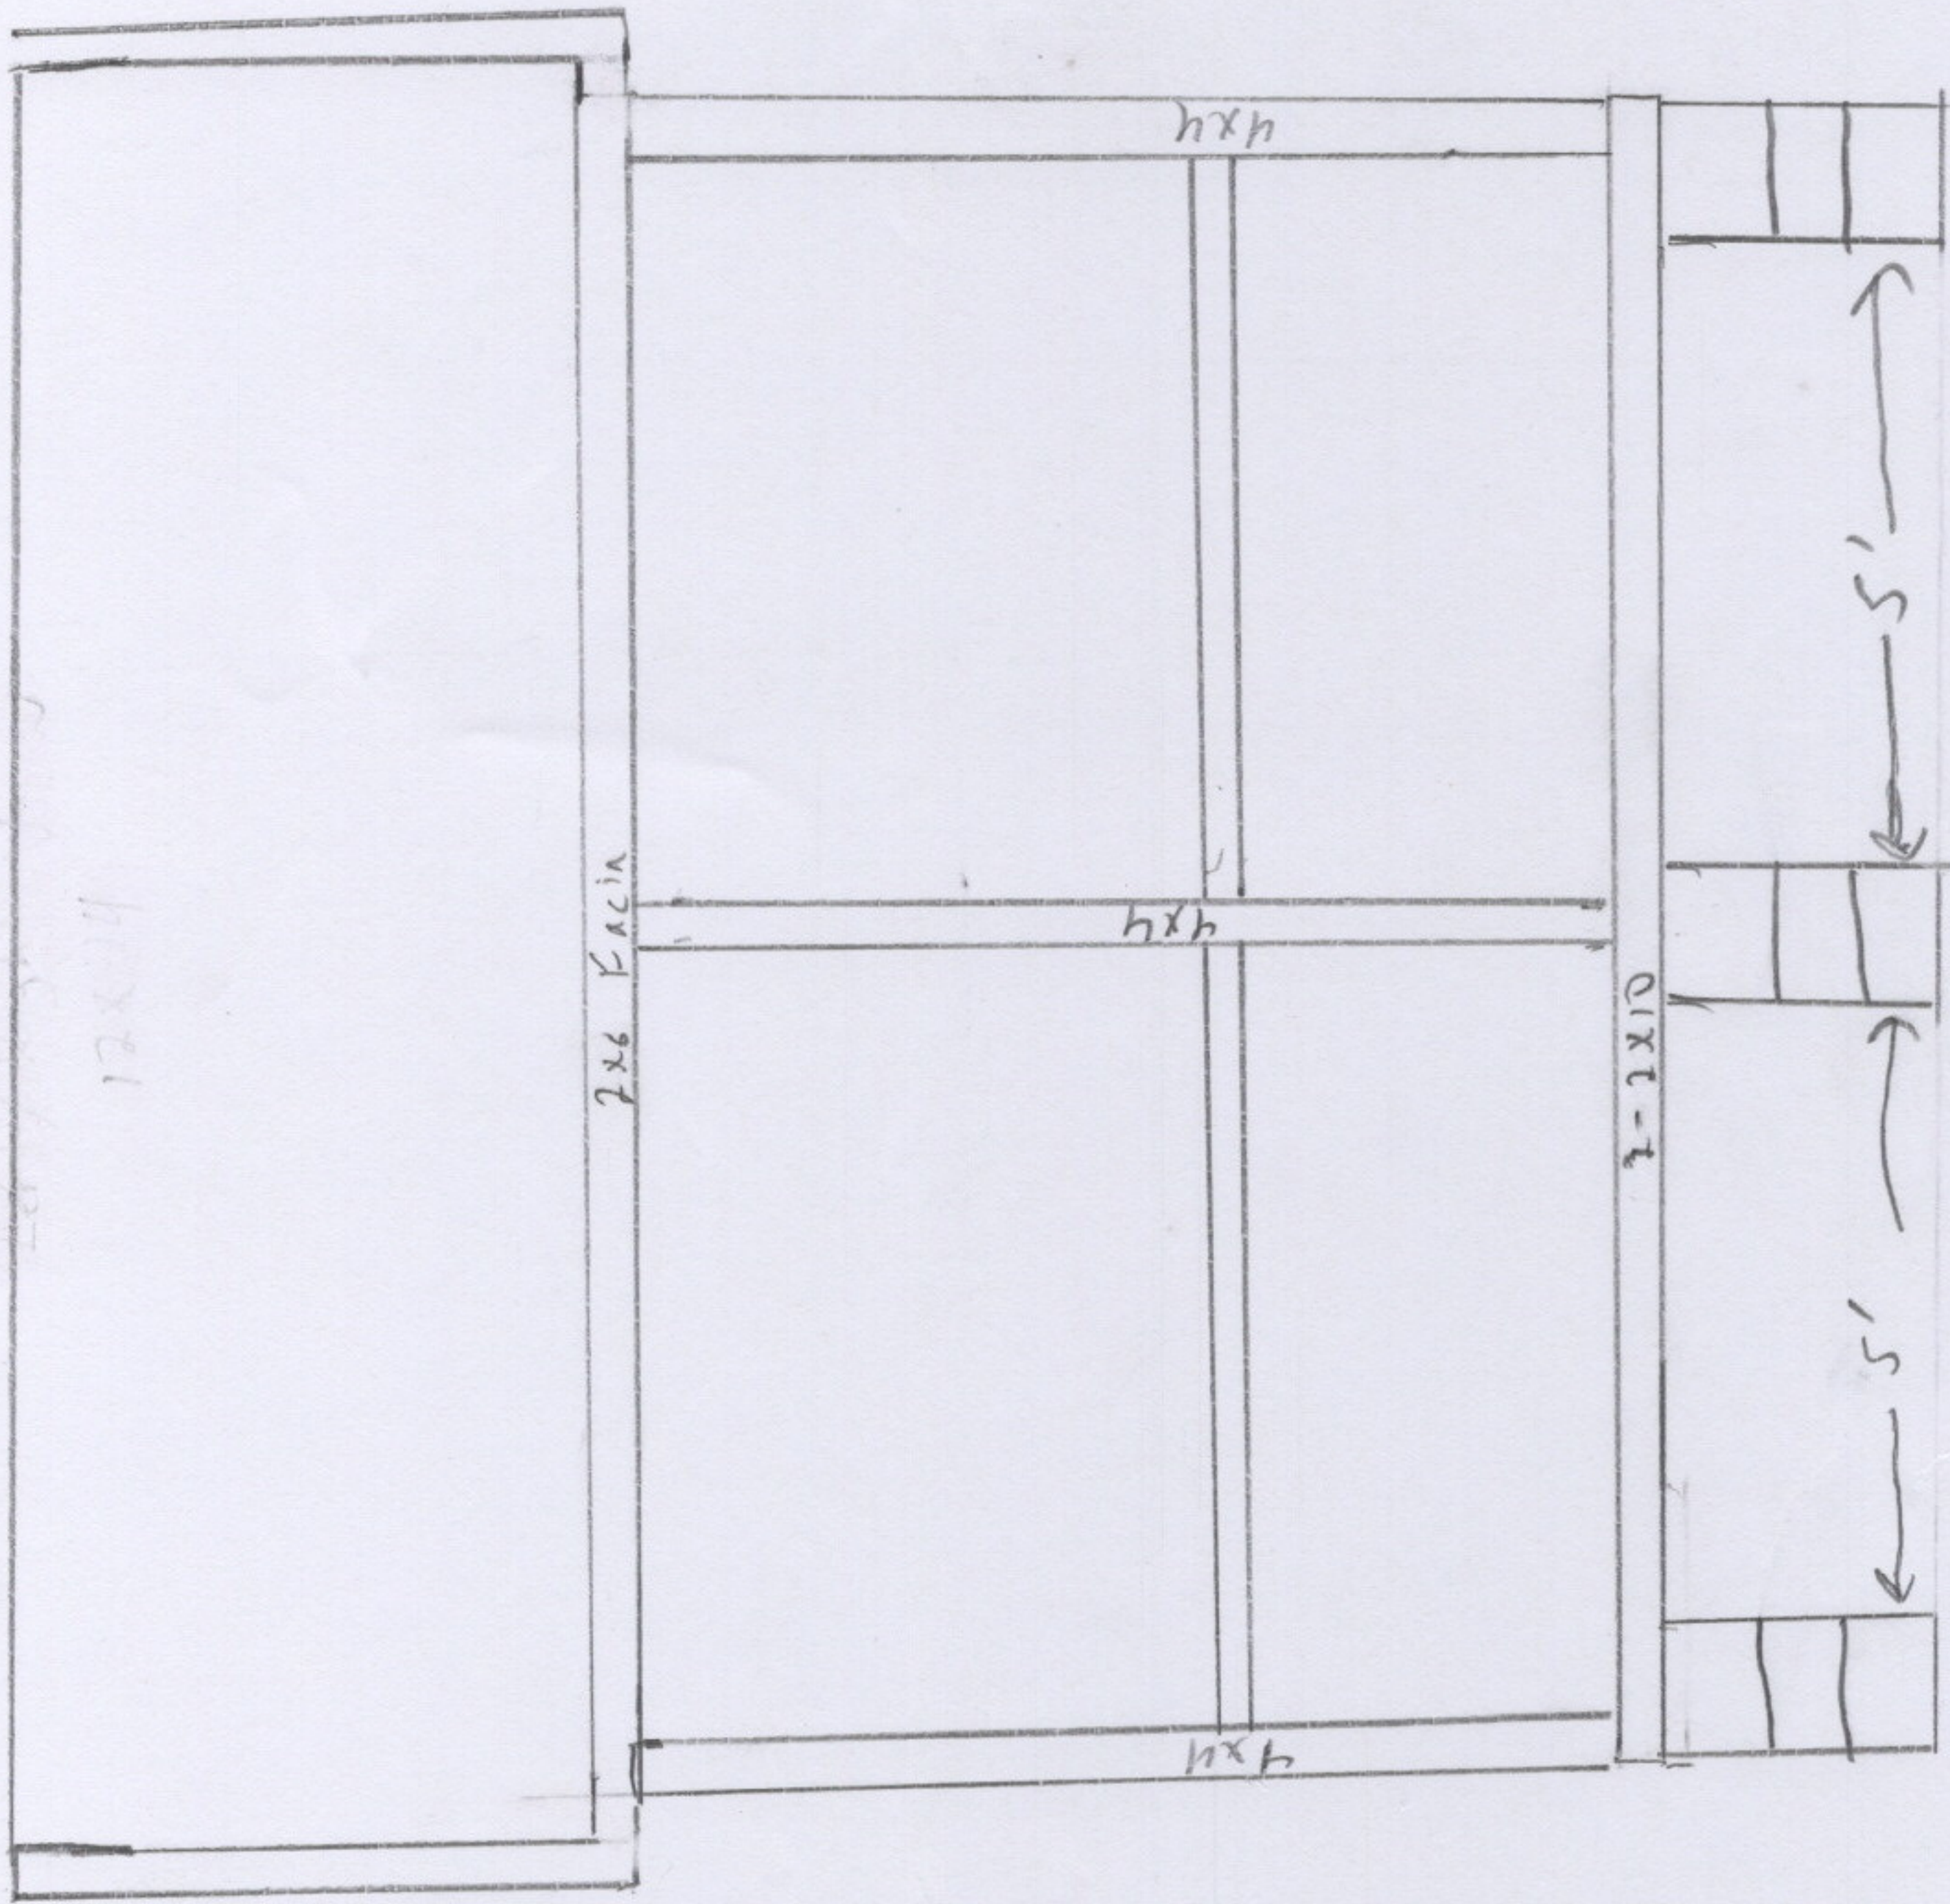

Rear View  
13x14

Mes

# Floor Frame Detail

12x14 Screen Porch

Ledger  
Lock to  
existing  
2x10

Left/Right  
View  
12x14

Existing  
house