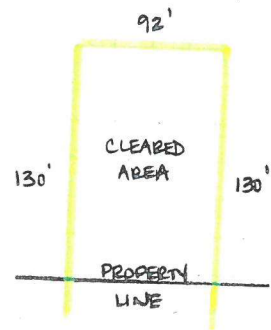

KEY LATDRIE
 LOT 14 PITTMAN DR.
 SPRING LAKE, NC
 HARNETT CO.
 PIN: 0514-33-1363.000

= EXTRA LONG DRIVE TILE

= CLEARING AREA

1 in. = 35ft.