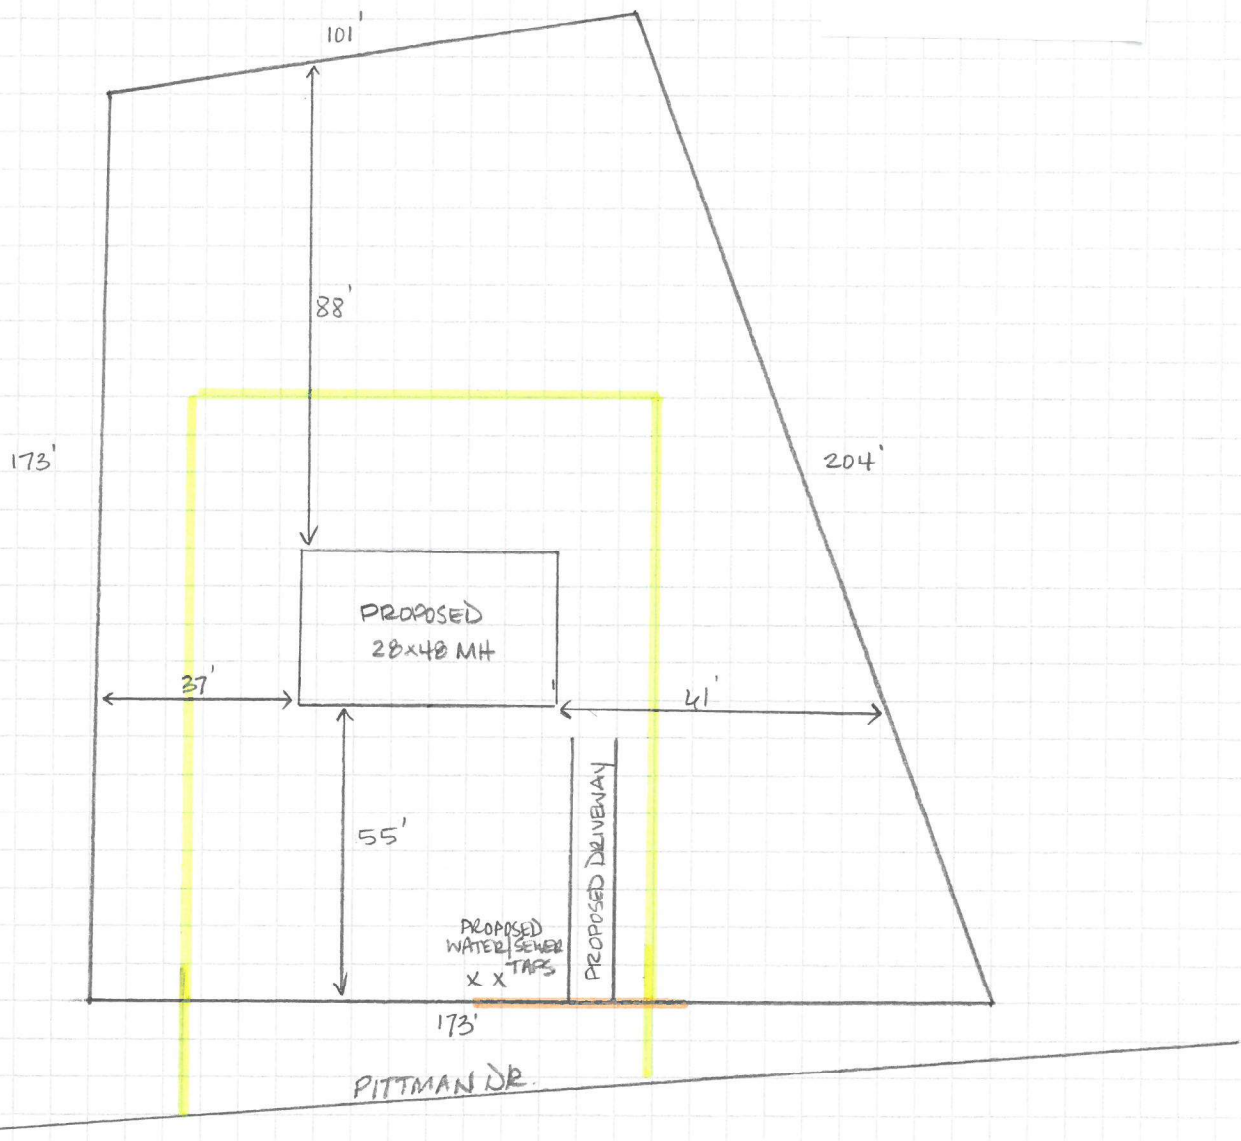

KEY LATDRIE
 LOT 14 PITTMAN DR.
 SPRING LAKE, NC
 HARNETT CO.
 PIN: 0514-33-1363.000

= EXTRA LONG DRIVE TILE

= CLEARING AREA

1 in. = 35ft.