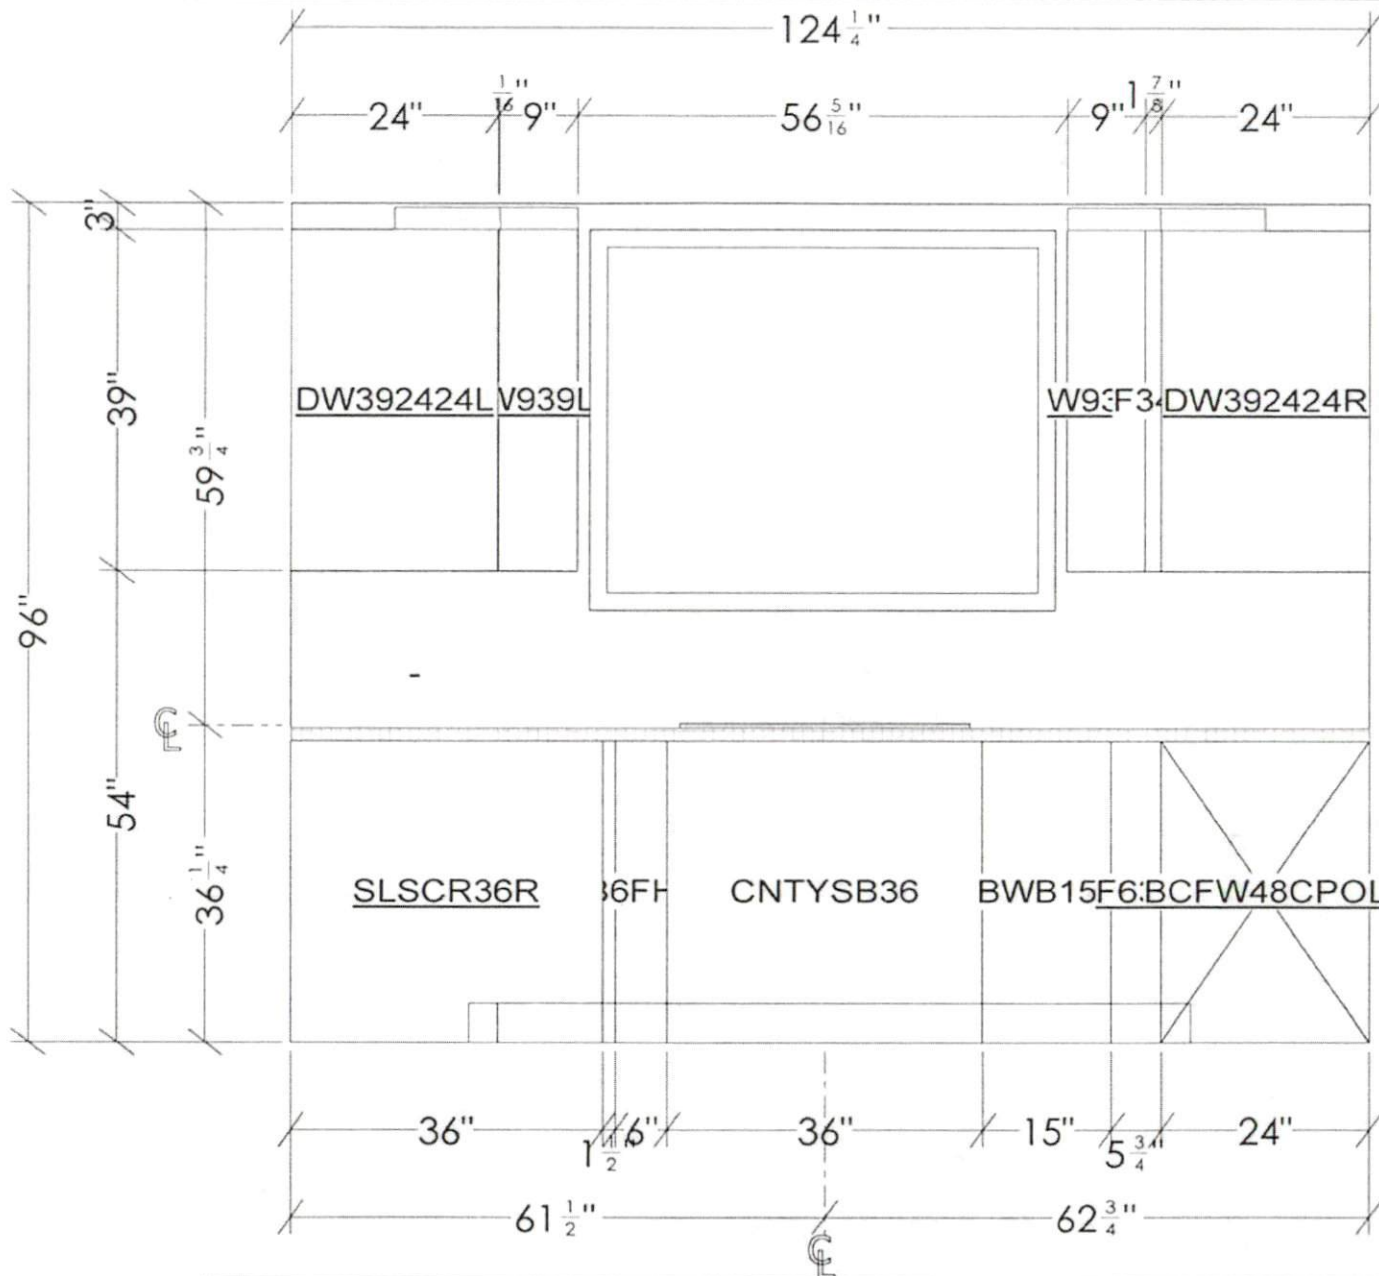

All dimensions size designations given are subject to verification on job site and adjustment to fit job conditions.

2020

This is an original design and must not be released or copied unless applicable fee has been paid or job order placed.

Designed: 5/4/2024
Printed: 5/11/2024