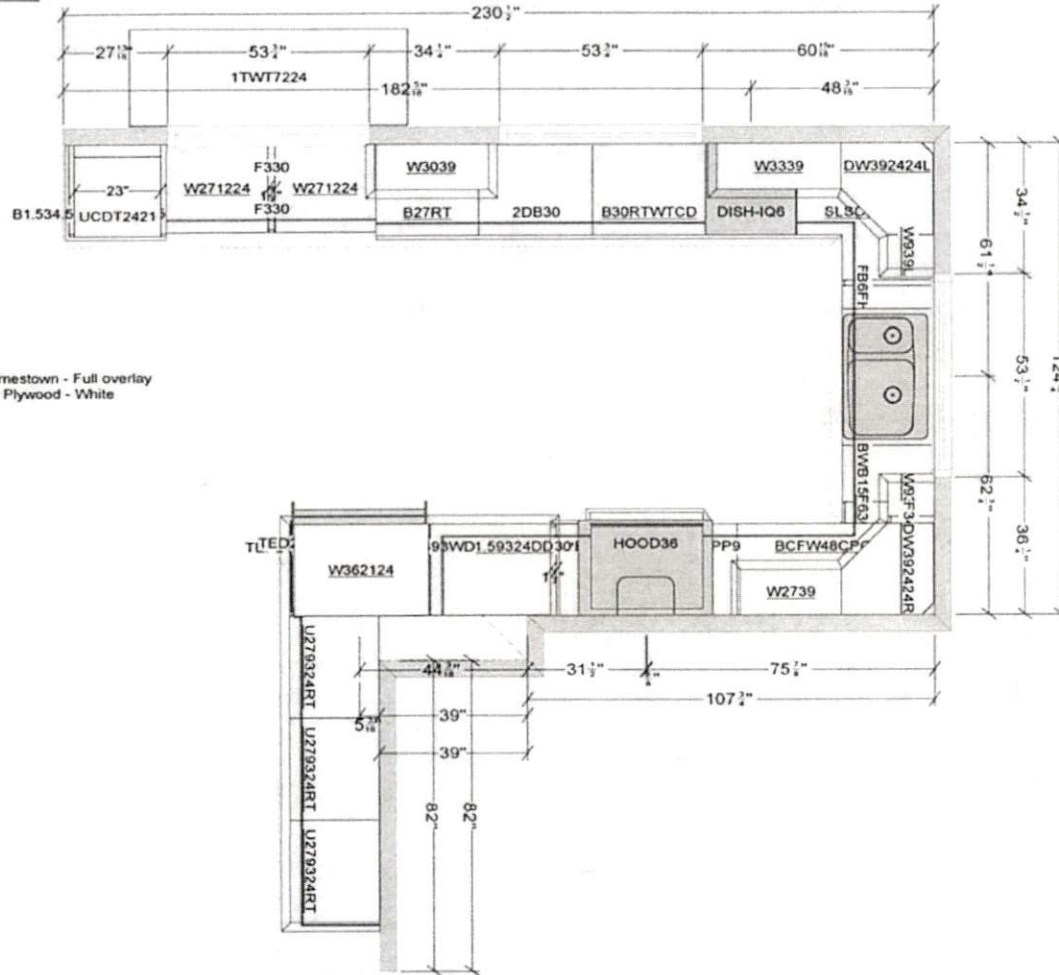

30 DAYS REPORT DAMAGES

90 RETURN ITEMS NOT CUT OR INSTALLED 20% RESTOCK FEE

CABINETS MUST BE RECEIVED WITHIN 2 WEEKS OF DELIVERY IF DELIVERY AGENT STORES CABINETS LONGER CHARGES WILL BE APPLIED.

Cut wood top down to fit over bench seats

DATE: 5/12/2024

Jamestown - Full overlay  
All Plywood - White

All dimensions size designations given are subject to verification on job site and adjustment to fit job conditions.	<h1>2020</h1>	This is an original design and must not be released or copied unless applicable fee has been paid or job order placed.	Designed: 5/4/2024 Printed: 5/11/2024
Abrams Iris Kitchen2	All	Drawing #: 1 No Scale.	