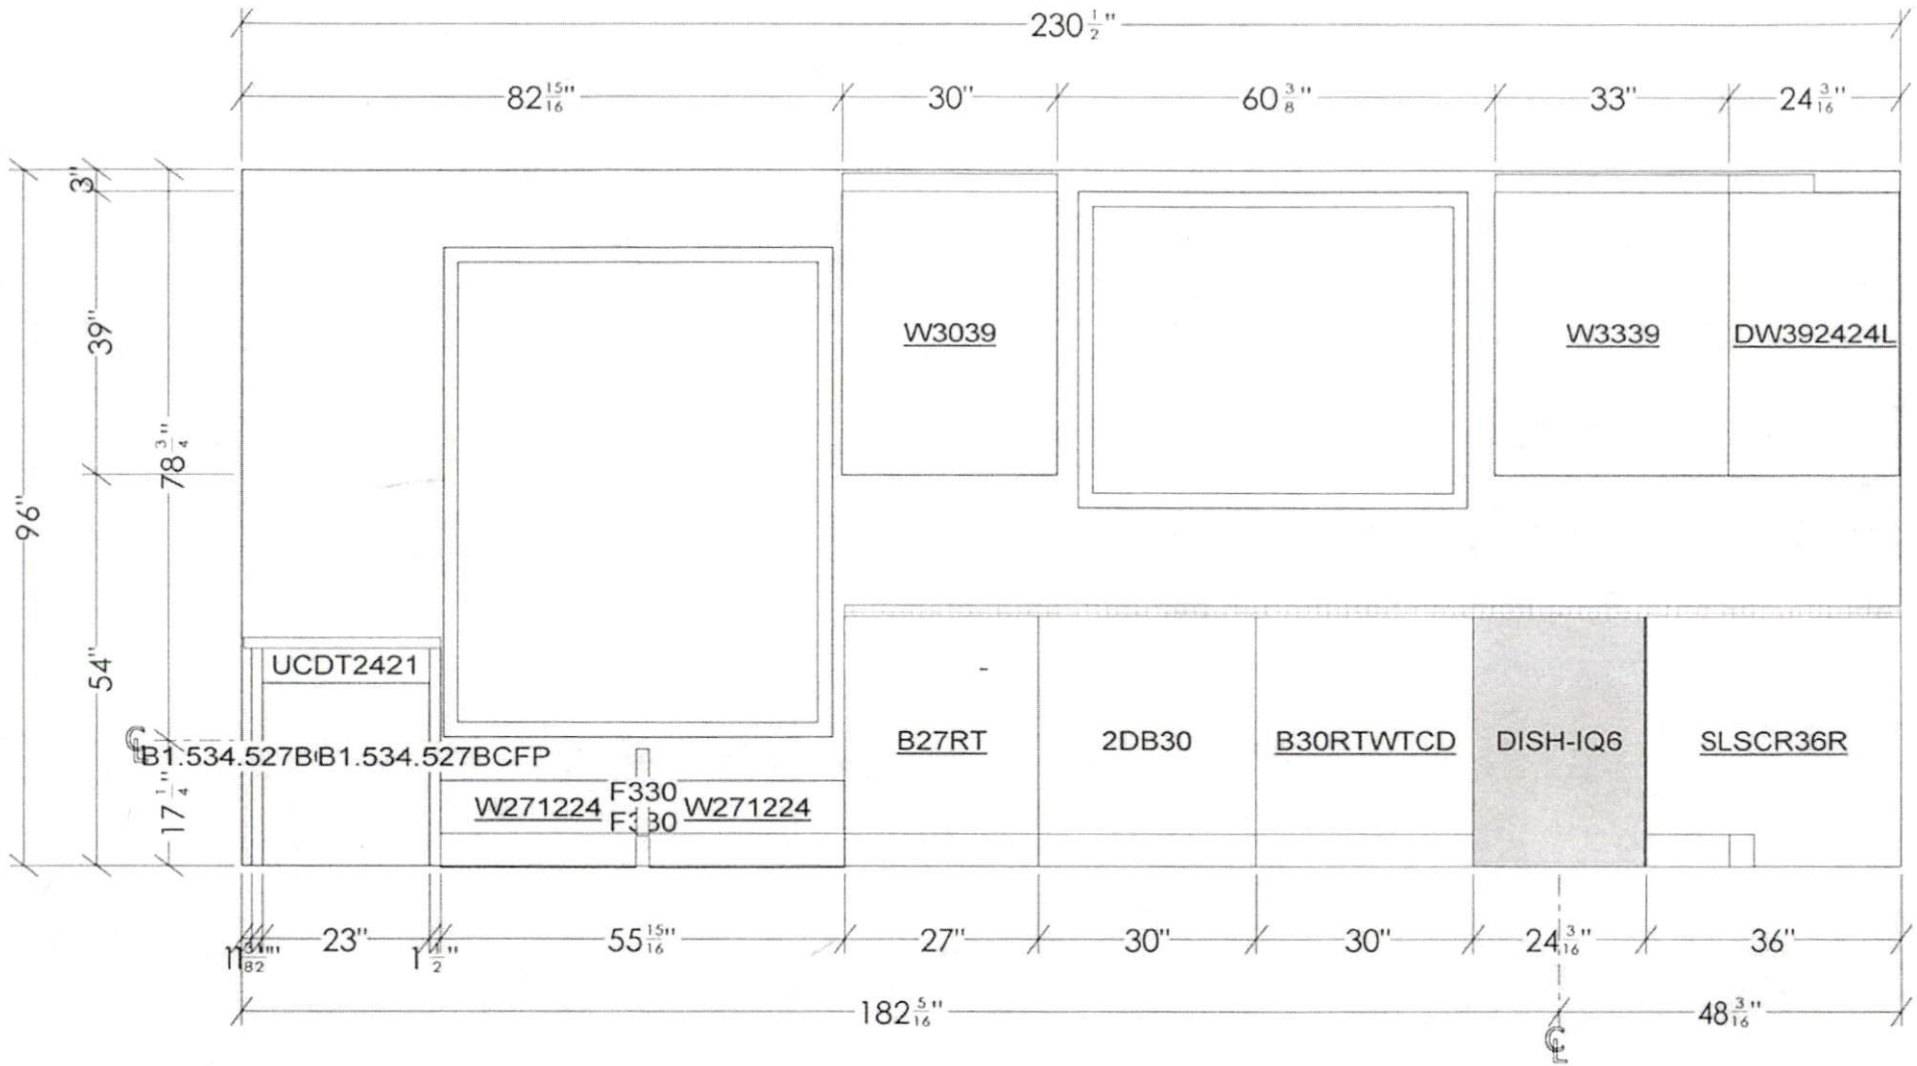

Designed: 5/4/2024  
Printed: 5/11/2024

<p>All dimensions size designations given are subject to verification on job site and adjustment to fit job conditions.</p>	<p>2020</p>	<p>This is an original design and must not be released or copied unless applicable fee has been paid or job order placed.</p>	<p>Designed: 5/4/2024 Printed: 5/11/2024</p>
<p>Abrams Iris Kitchen2</p>		<p>EI IM</p>	<p>Drawing #: 1 No Scale.</p>

Designed: 5/4/2024  
Printed: 5/11/2024

All dimensions size designations given are subject to verification on job site and adjustment to fit job conditions.	<h1>2020</h1>	This is an original design and must not be released or copied unless applicable fee has been paid or job order placed.	Designed: 5/4/2024 Printed: 5/11/2024
Abrams Iris Kitchen2	EI IM	Drawing #: 1 No Scale.	