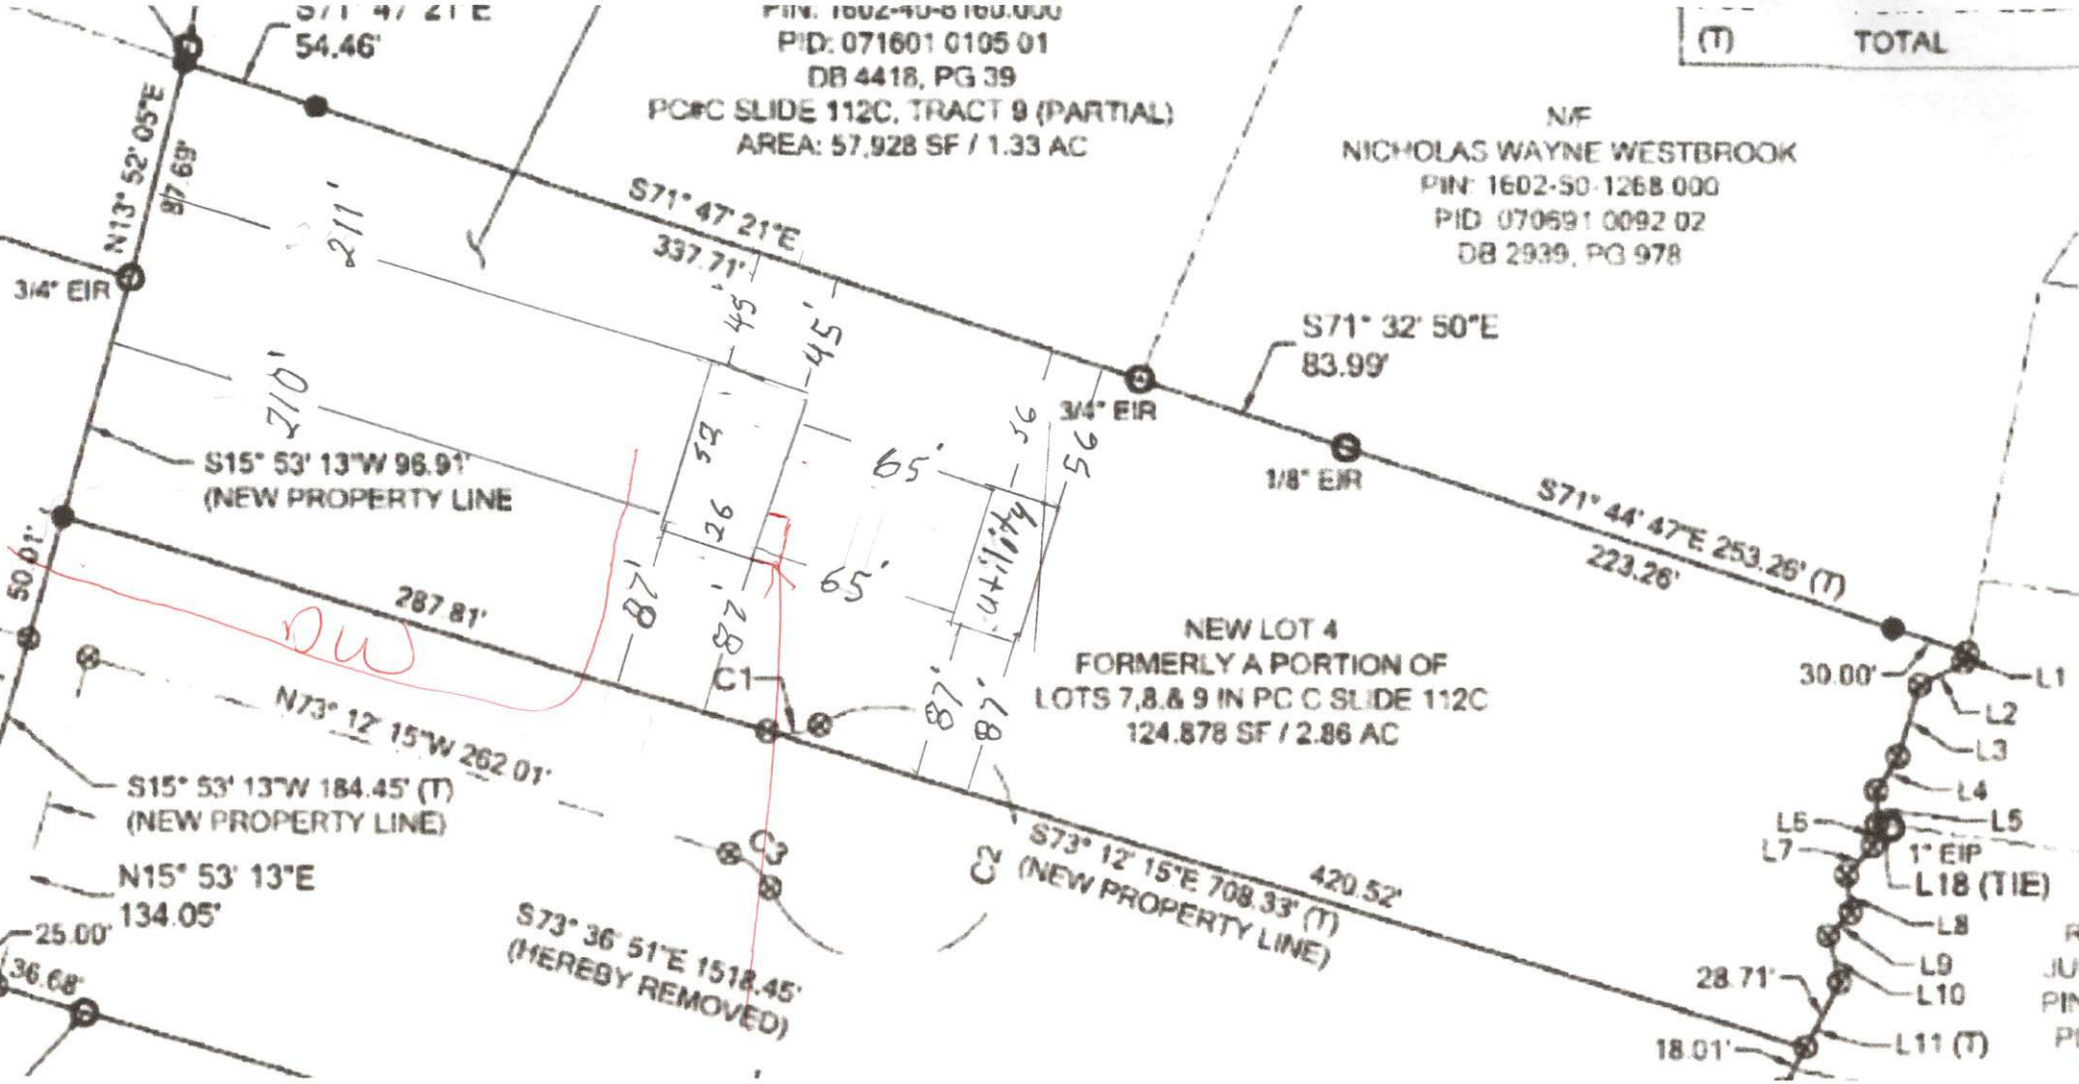

(T) TOTAL

PIN: 1602-50-0100.000  
PID: 071601 0105 01  
DB 4418, PG 39

PC#C SLIDE 112C, TRACT 9 (PARTIAL)  
AREA: 57,928 SF / 1.33 AC

N/F  
NICHOLAS WAYNE WESTBROOK  
PIN: 1602-50-1268 000  
PID: 070691 0092 02  
DB 2939, PG 978

NEW LOT 4  
FORMERLY A PORTION OF  
LOTS 7,8,& 9 IN PC C SLIDE 112C  
124,878 SF / 2.86 AC

Deck  
20x24

- L1
- L2
- L3
- L4
- L5
- L7
- L8
- L9
- L10
- L11 (T)

R  
JU  
PIN  
PI