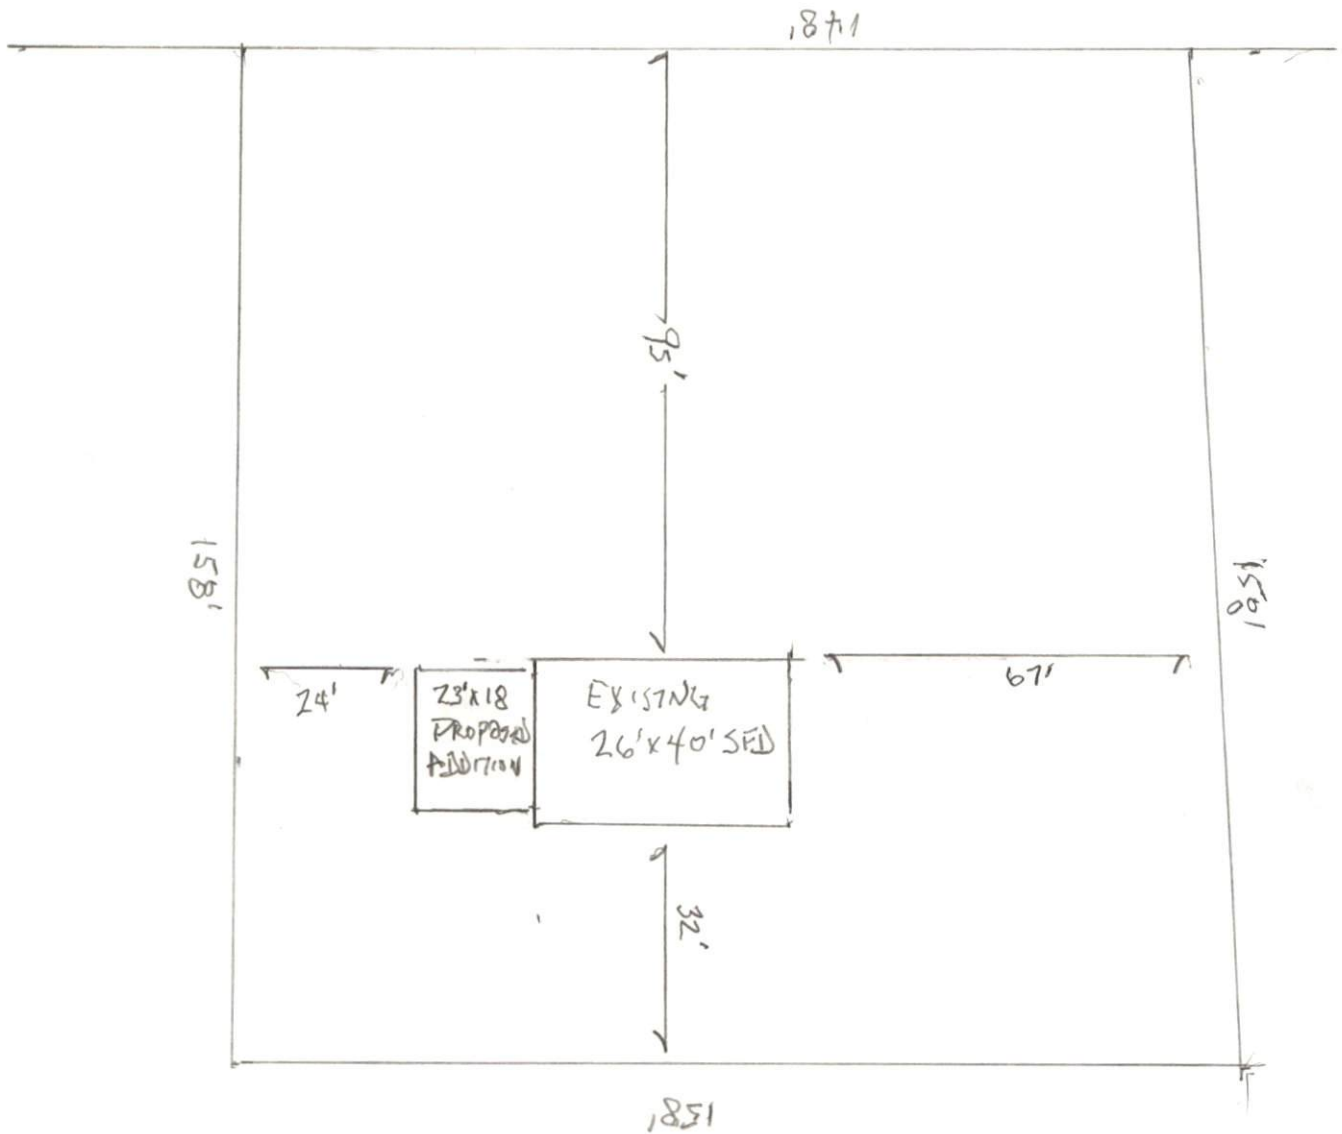

CL OLD COATS ROAD

665 OLD COATS RD

SCALE: 1" = 30'