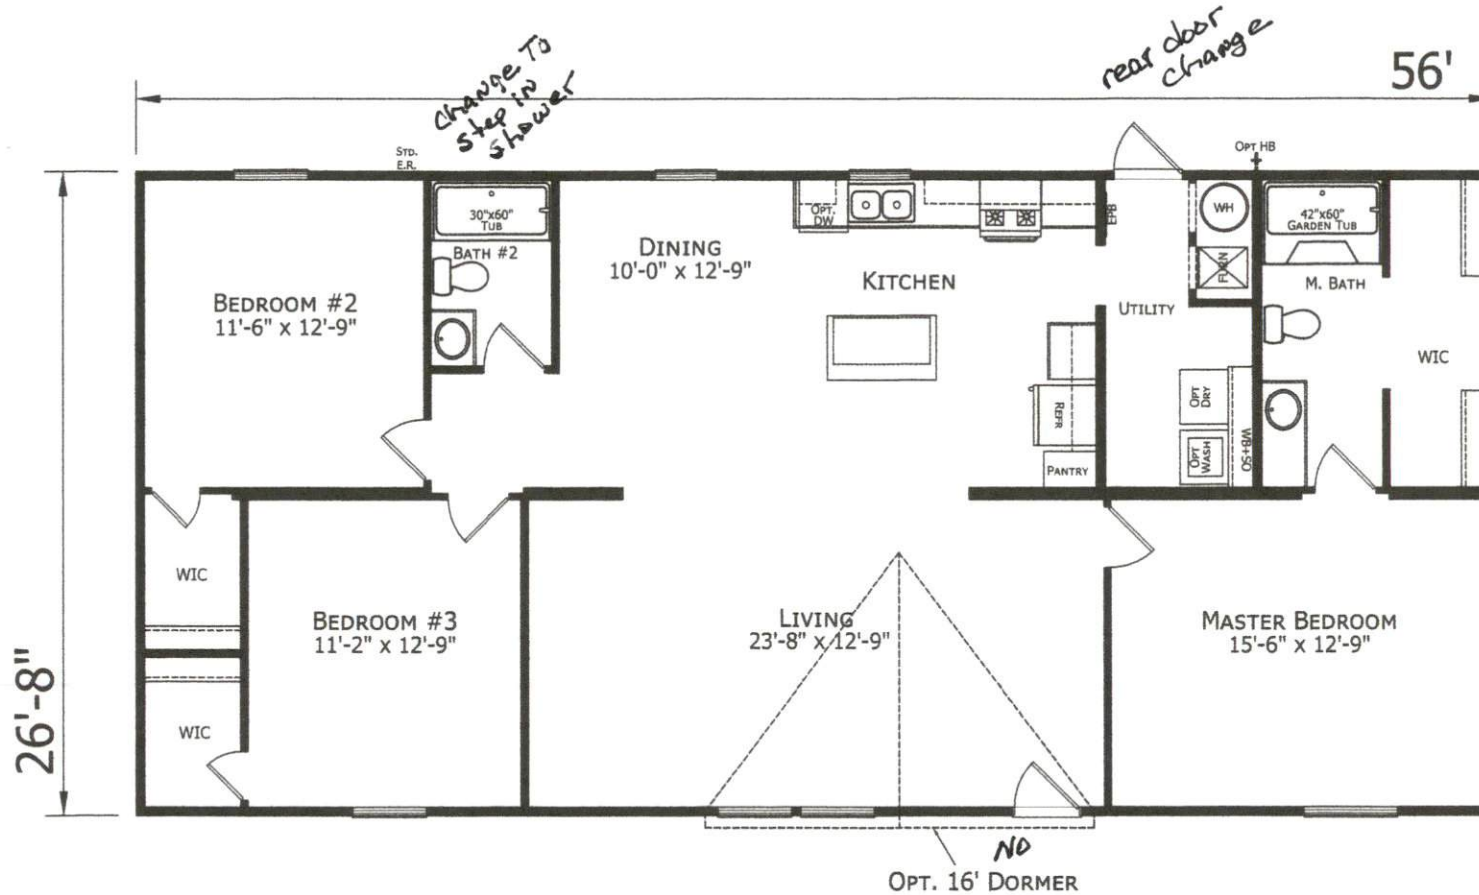

Everetts

Prime Series

1,493 SQ. FT. (Approximate) 3 Bedroom, 2 Bath

CHAMPION
HOMES CENTER

Last Update

CHAMPION HOMES CENTER
115 Titan Roberts Rd.
Lillington, NC 27546

FBHExpo.com | 1-800-504-3238

IMPORTANT: Champion Homes reserves the right to modify, cancel or substitute products or features of this event at any time without prior notice or obligation. Pictures and other promotional materials are representative and may depict or contain floor plans, square footages, elevations, options, upgrades, extra design features, decorations, floor coverings, specialty light fixtures, custom paint and wall coverings, window treatments, landscaping, sound and alarm systems, furnishings, appliances, and other designer/decorator features and amenities that are not included as part of the home and/or may not be available at all locations. Home, pricing and community information is subject to change, and homes to prior sale, at any time without notice or obligation. ©2020 Alta Cima Corp. All rights reserved.