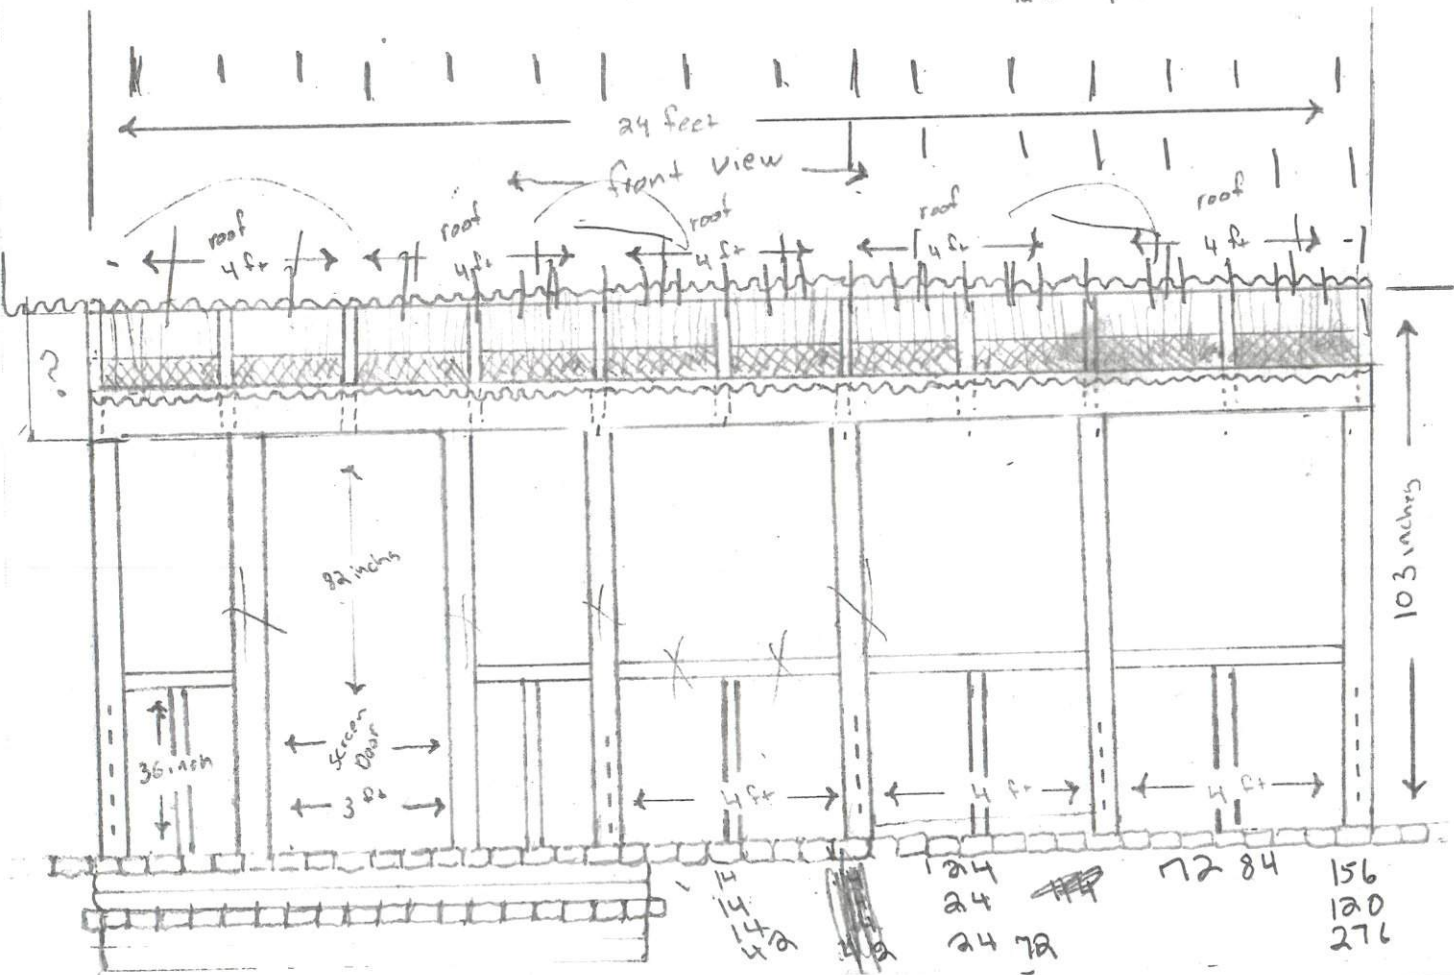

24 x 14 24 ÷ 4 4 12 6

4 11 4
12
16 | 288

21 17

11 2x6
16 4x4
12 roof
5 2x4
12 foot 4 2x6

12 1/2 x 4

24
24
24 72

72 84

156
120
276

5 x 24

120 feet

24 x 14 100 inch and 14 inches 5 inches

Lattis 1 x 1/4 headok

Left side with Door

22 1/2

- 10' 4x4 20.58
- 16' 2x8 26.48
- 16' 2x6 20.00
- 16' 2x4 11.38
- 8' 2x4 4.28
- 12' 2x8 15.18
- 2 Screen doors 100.00
- Roof 2500
- Screen 31.00 (30)
- Need 55 feet screen
- 12 pickets
- 12 pickets
- 108 pickets