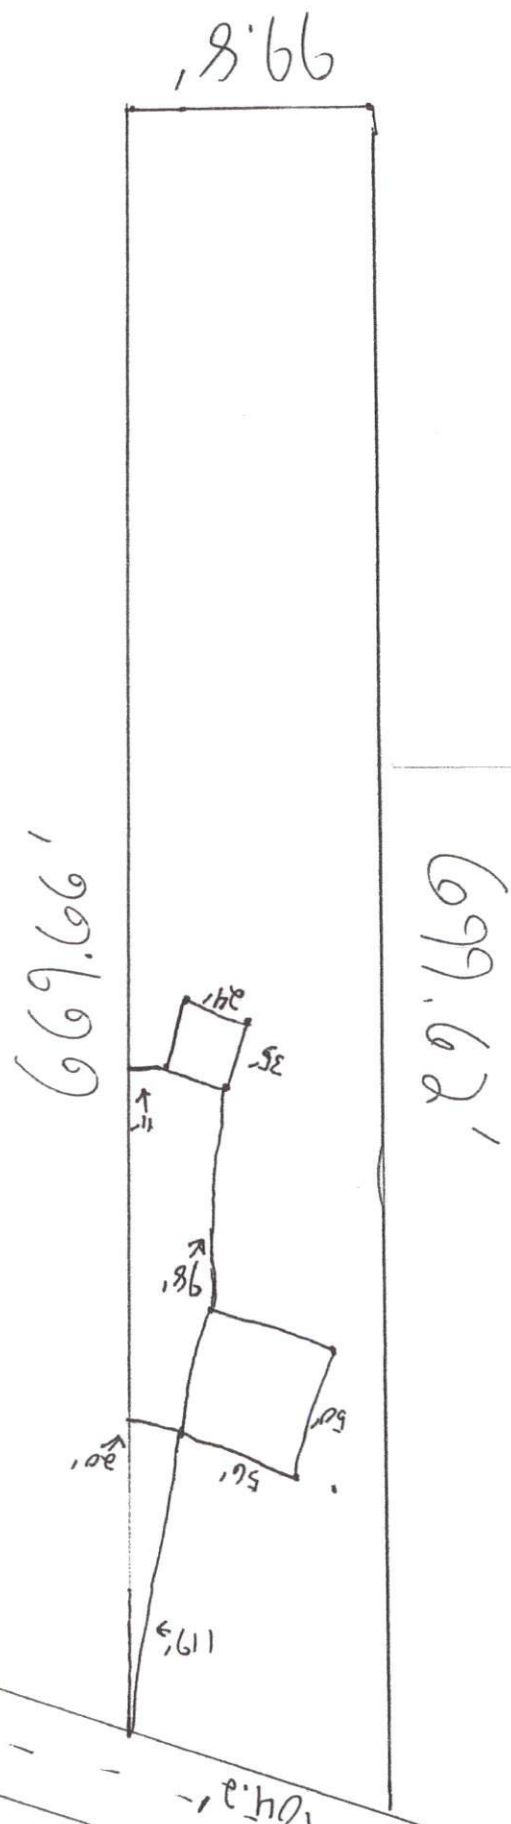

Scale 1.25" = 100'

1023 Sheriff Johnson Rd.