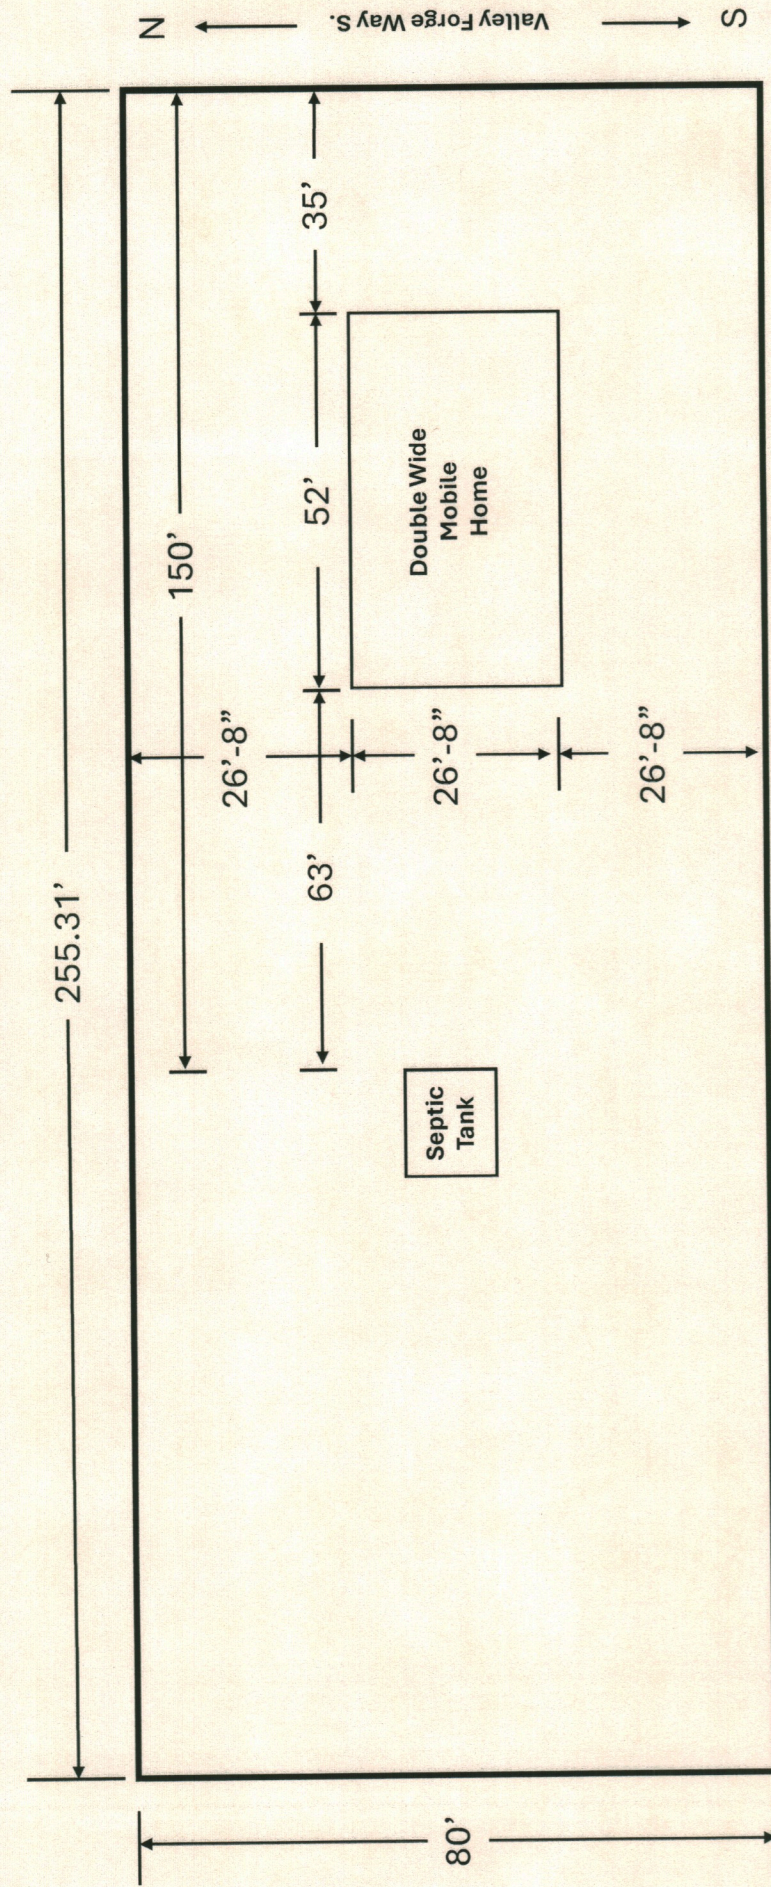

HOME SET UP LAYOUT

264 Valley Forge Way S. Cameron NC 28326