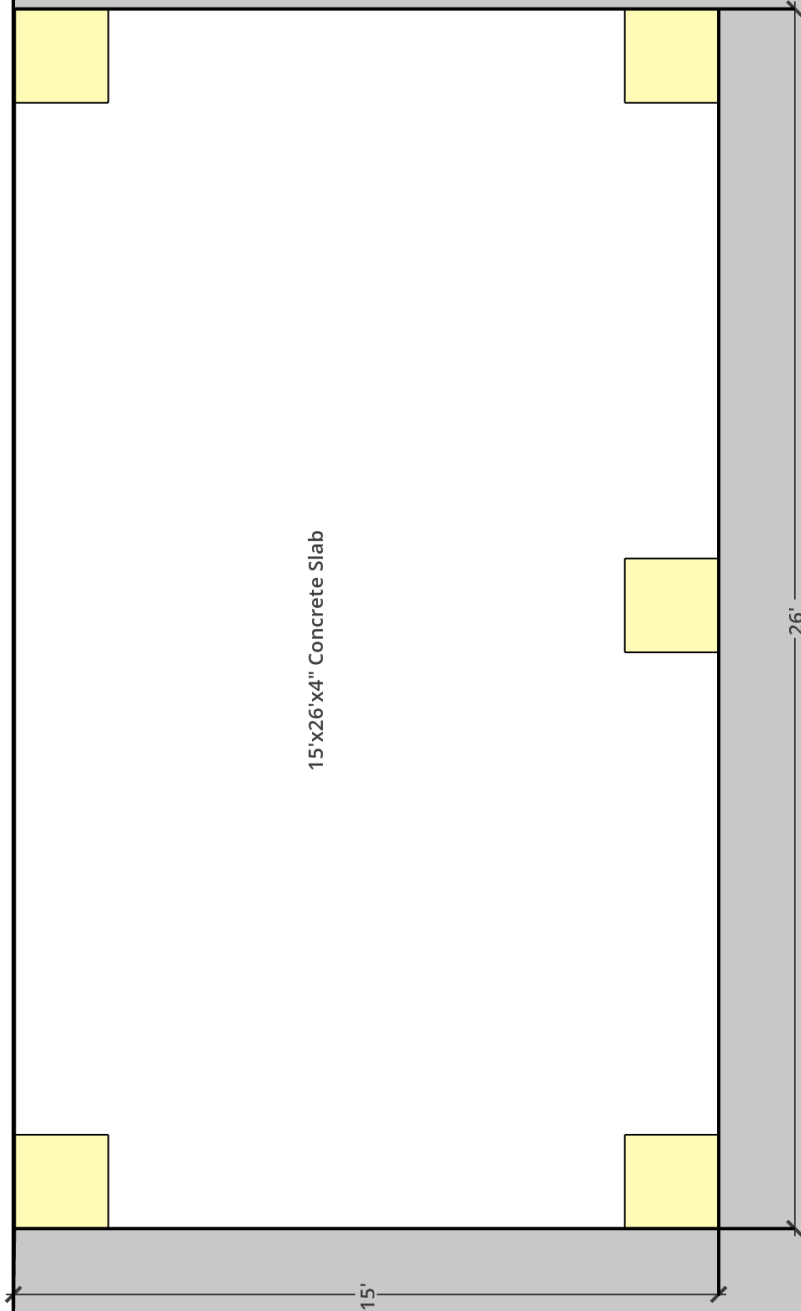

Existing House

24"x24"x18" deep
Footer to support 8x8 post.