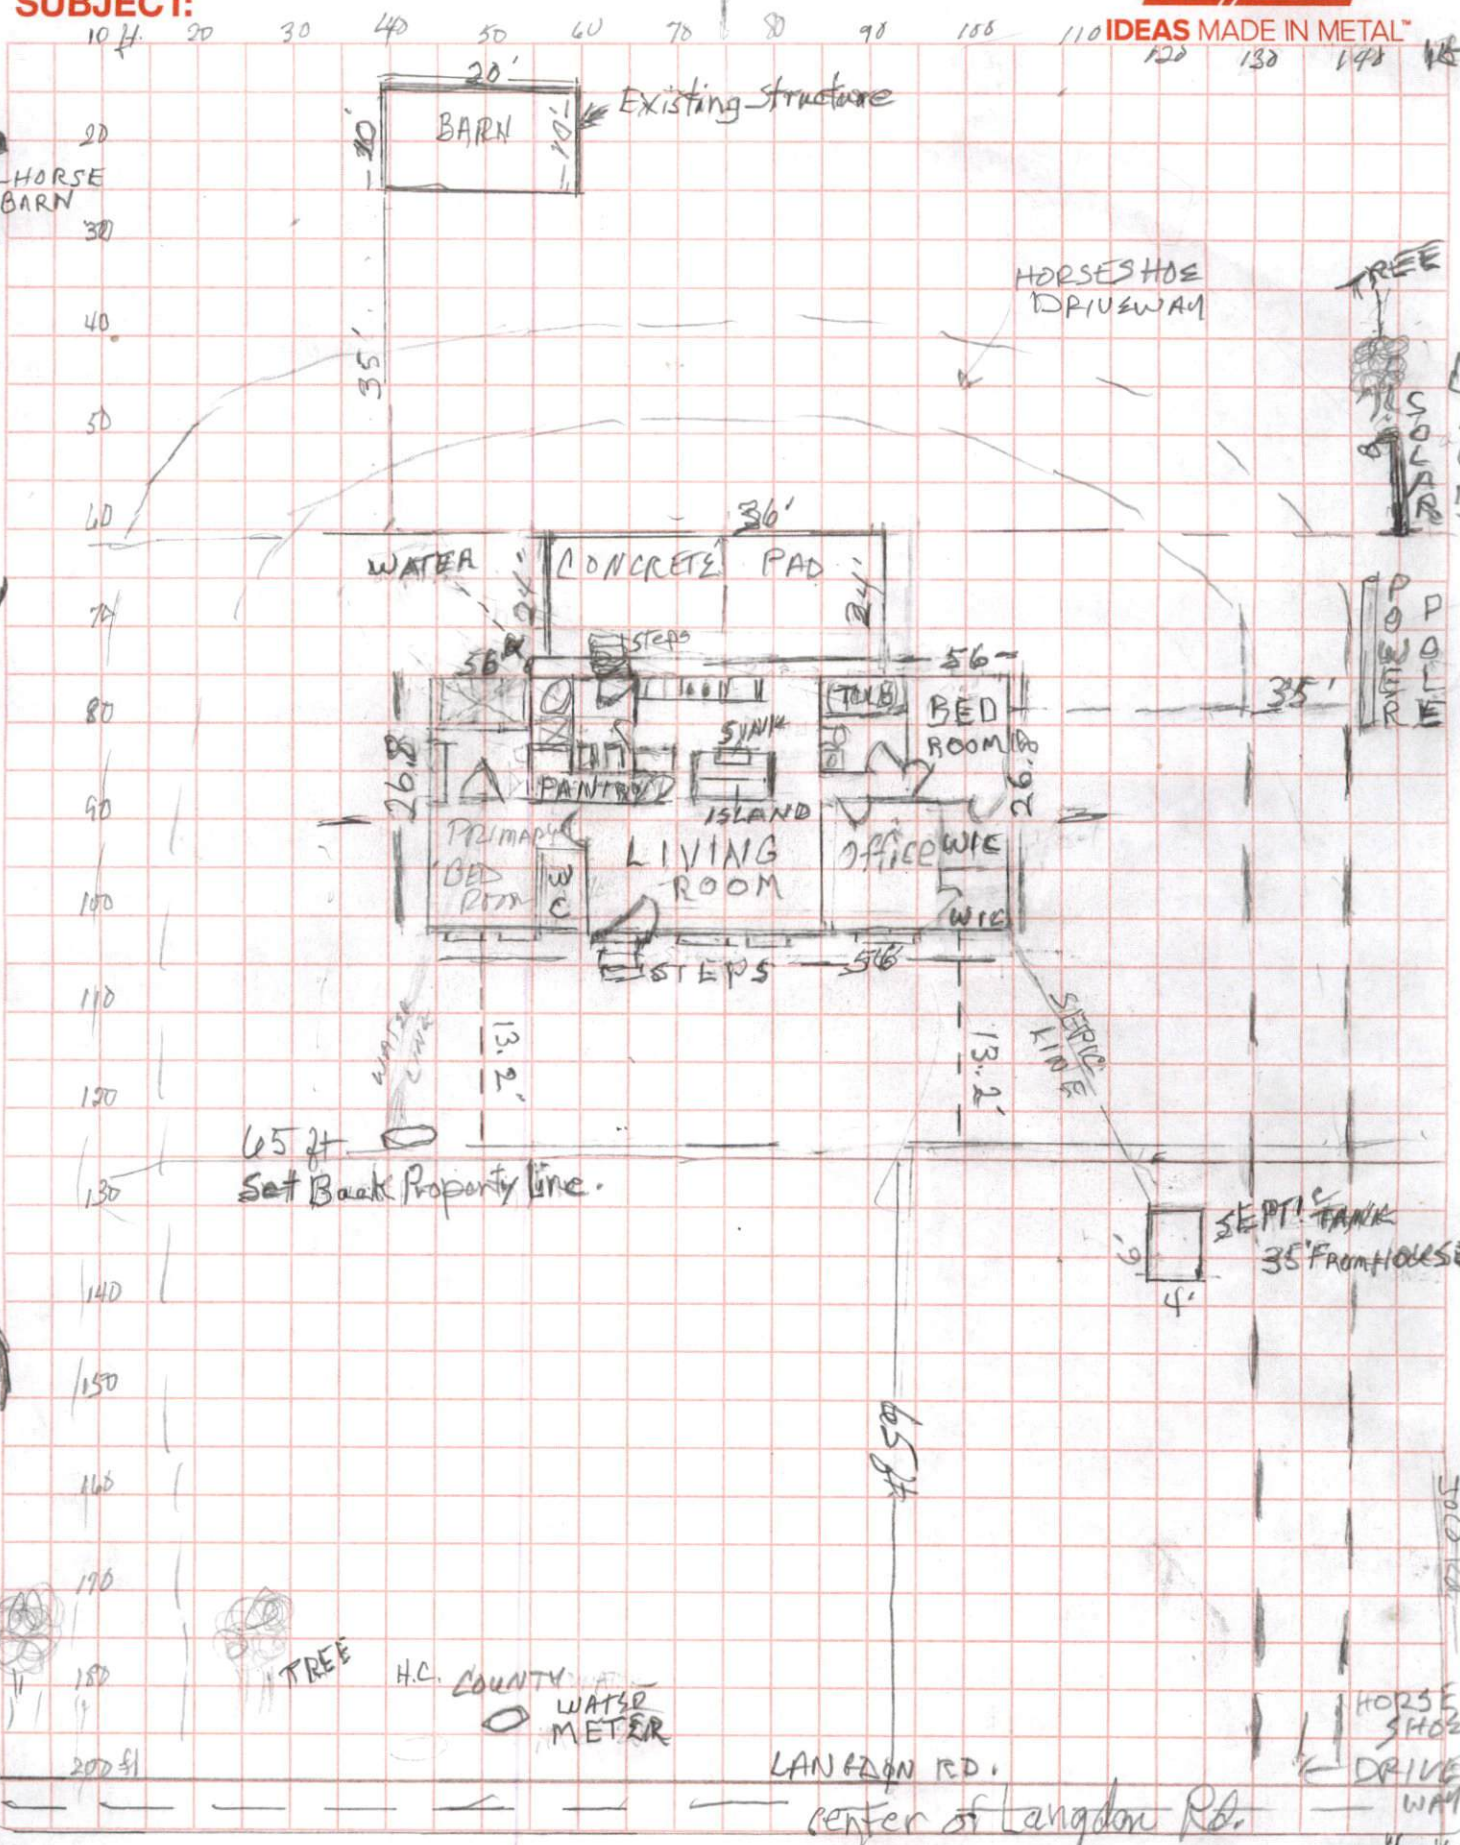

DATE:
SUBJECT:

of
Maysteel

IDEAS MADE IN METAL™

1-800-255-1247

OPEN FIELD

www.maysteel.com

old stage rd

Maysteel Industries, LLC
6199 Cty. Tk. W - P.O. Box 902
Allenton, WI 53002-0902

1 sq = 5 ft
2 sq = 10 ft

LANGDON RD CLOSED BETWEEN YOUNG RD + CARSON GREGORY

4 miles
TODD RD
HORSE SHOES DRIVEWAY