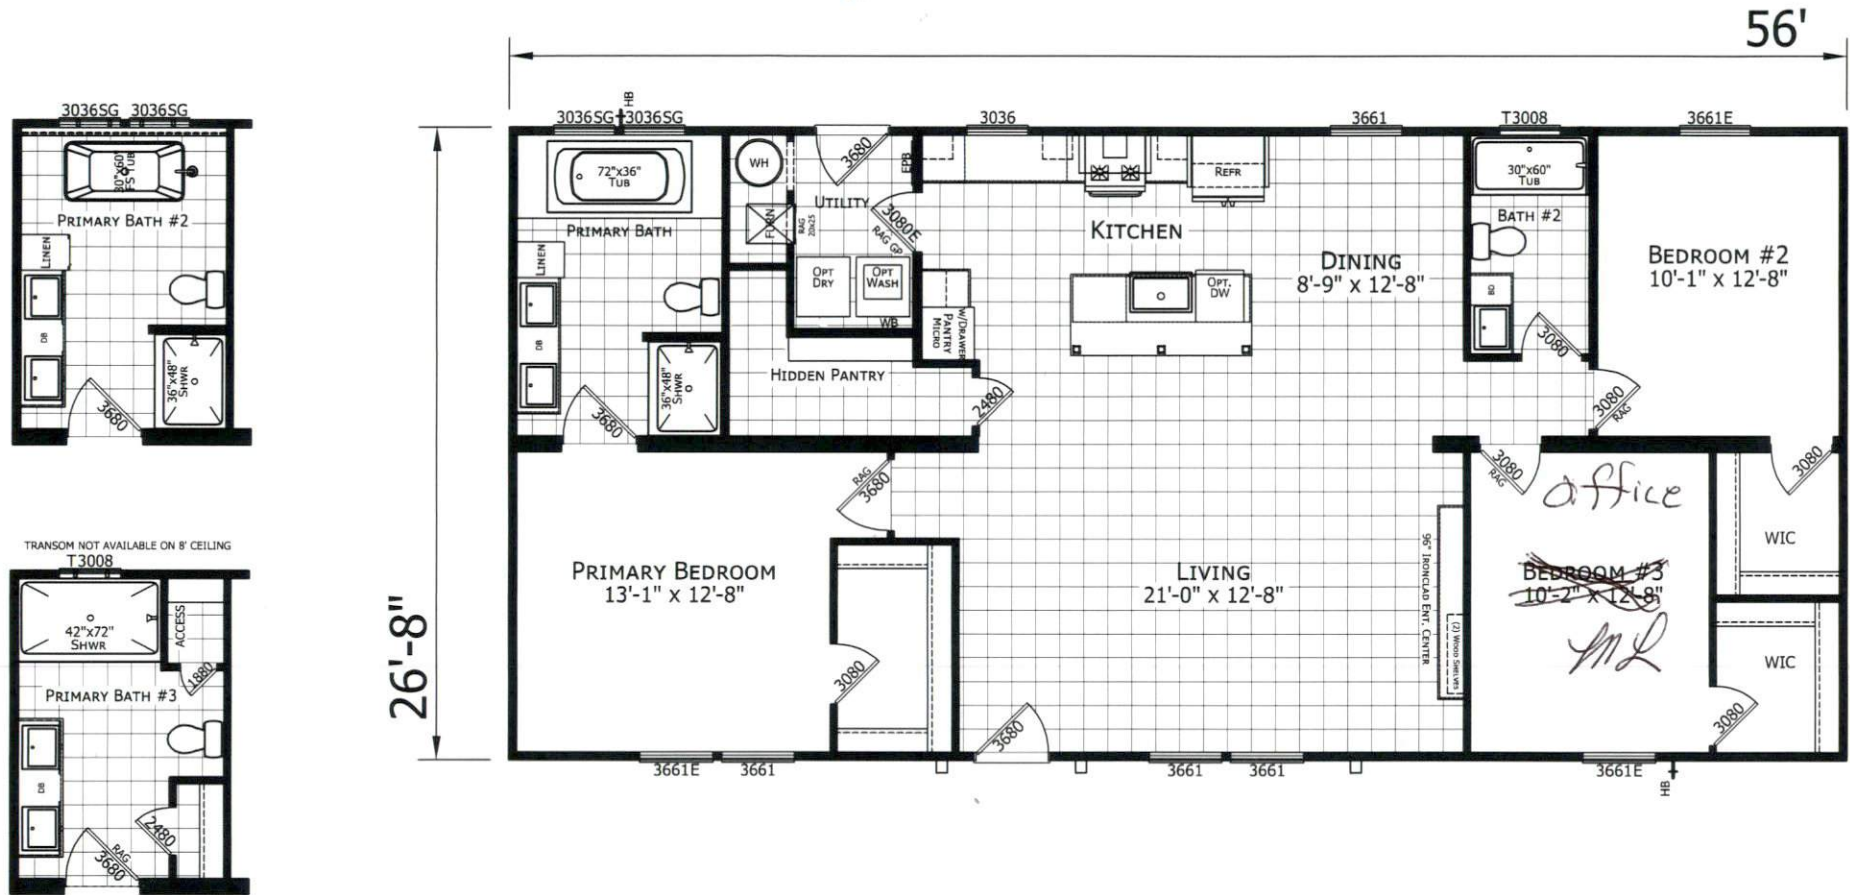

Narleton

Ironclad Series

1,493 SQ. FT. (Approximate) 3 Bedroom, 2 Bath

CHAMPION
HOMES CENTER

Last Updated: 1-26-23

CHAMPION HOMES CENTER
115 Titan Roberts Rd.
Lillington, NC 27546

FBHExpo.com | 1-800-504-3238