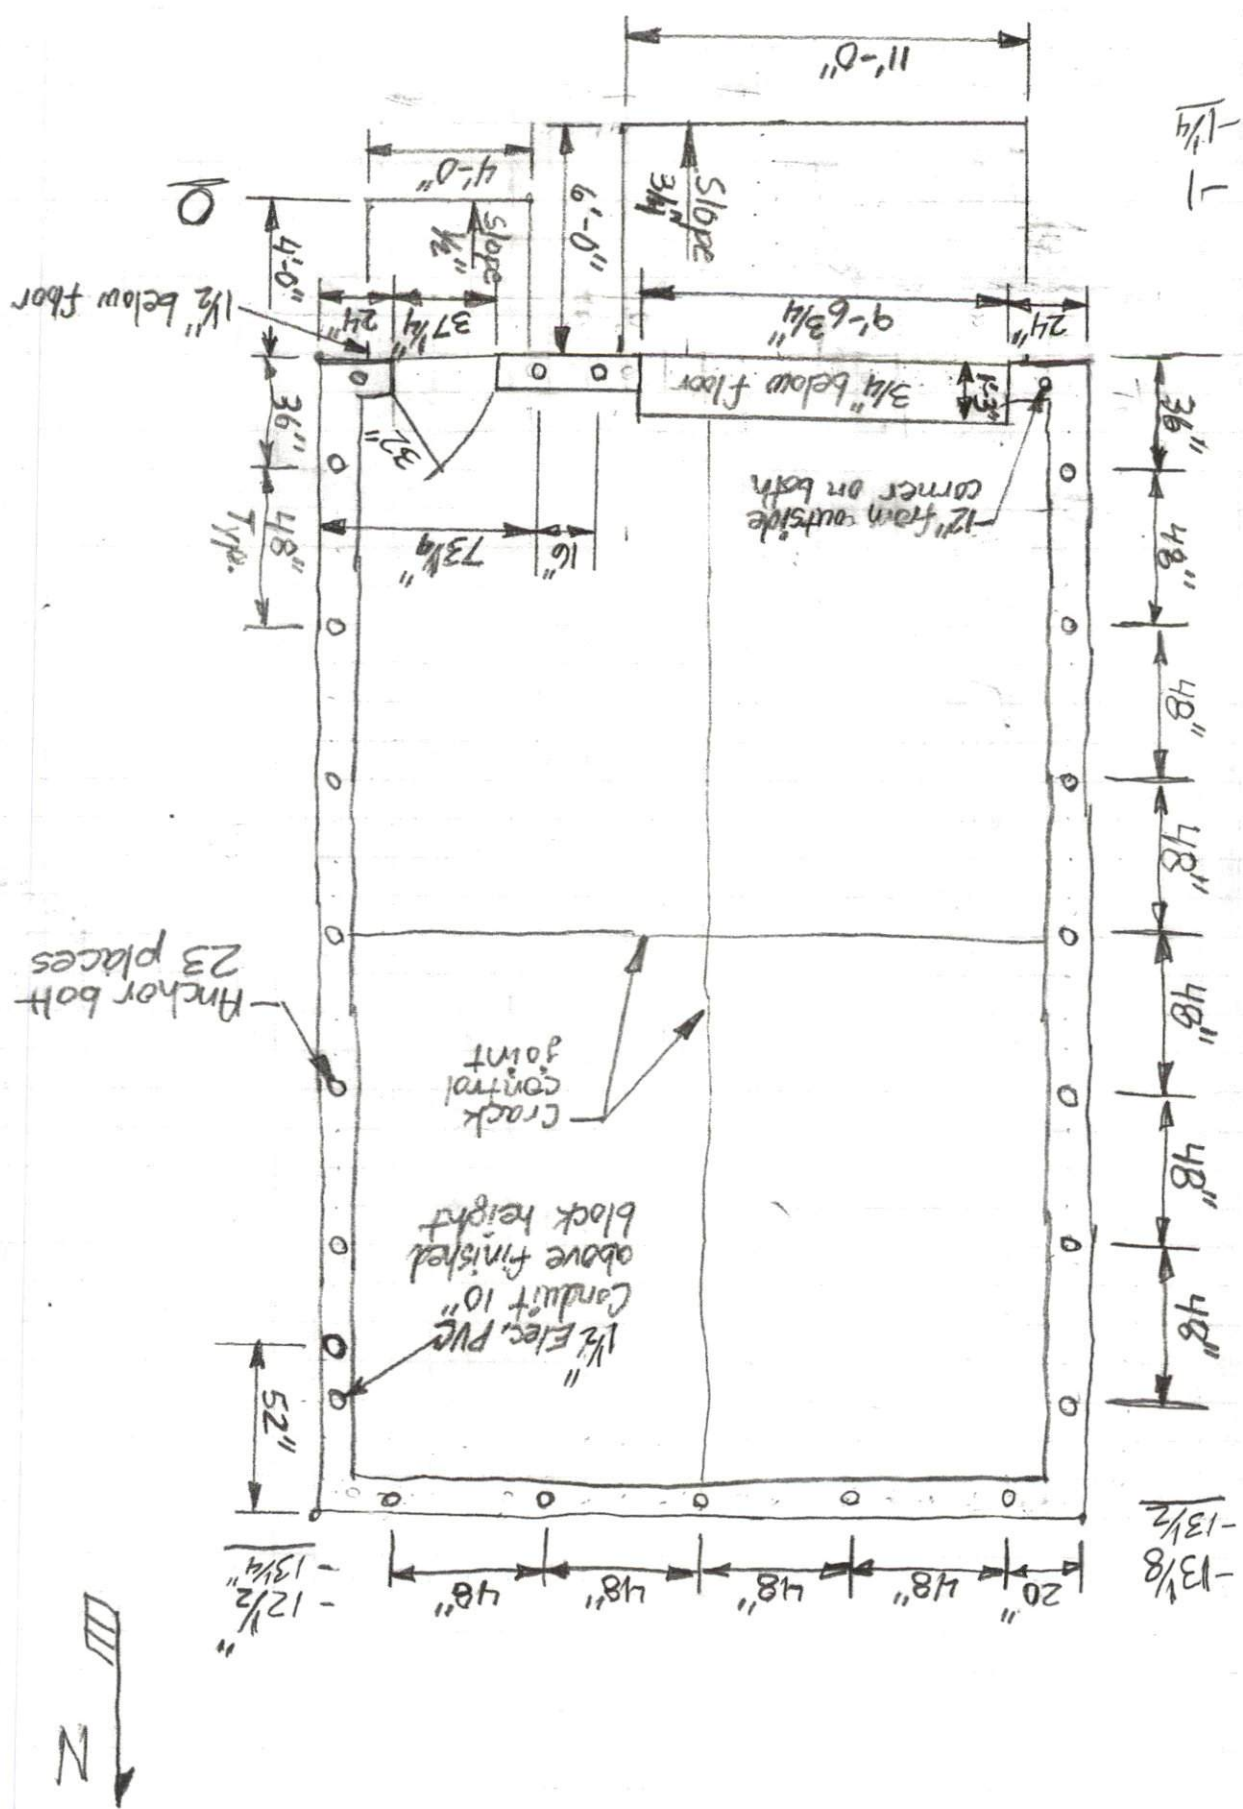

1-1/4

AMPAD