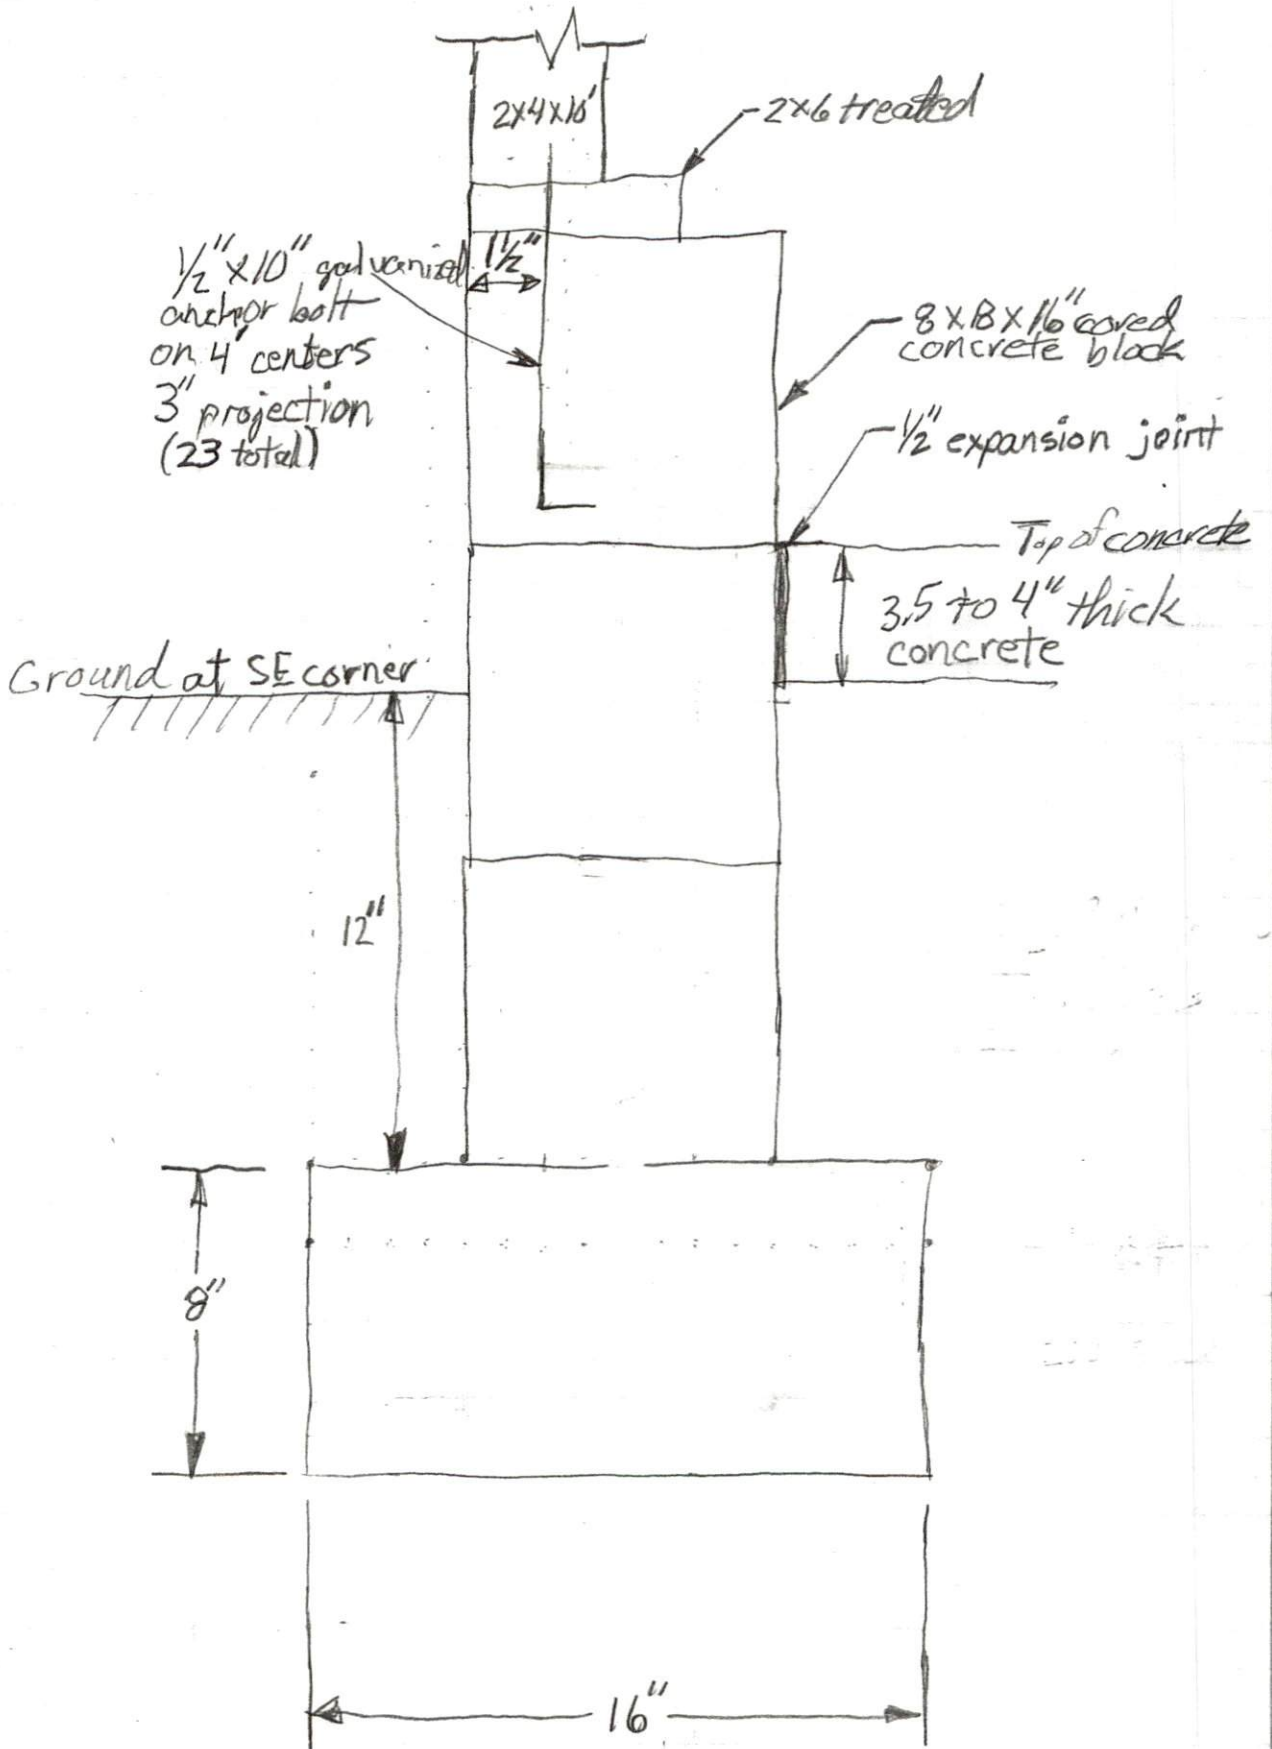

AMPAD

1-Canyon Drift Dryer Vent

Alside Supply Center
3545 Gillespie St.
Fayetteville, NC 28306
(910) 426-0265

2-Canyon Drift Receptacle
Box
1-Canyon Drift large box
for AC disconnect

Alside Supply Center
4205 Global Street
Raleigh, NC 27610
(919) 250-0000
Bryan Urrutia
RSC129@ALSIDE.com

J-Channel Alside
Monterey Sand 300'

4 exterior Corners Alside
Monterey Sand

Aluminum Coil-Alside
Monterey Sand (160ft²)

6-Pcs 0.75x1.5" Canyon Drift
Finish trim

AMPAD™

West Wall - Inside View

East Wall - Inside View