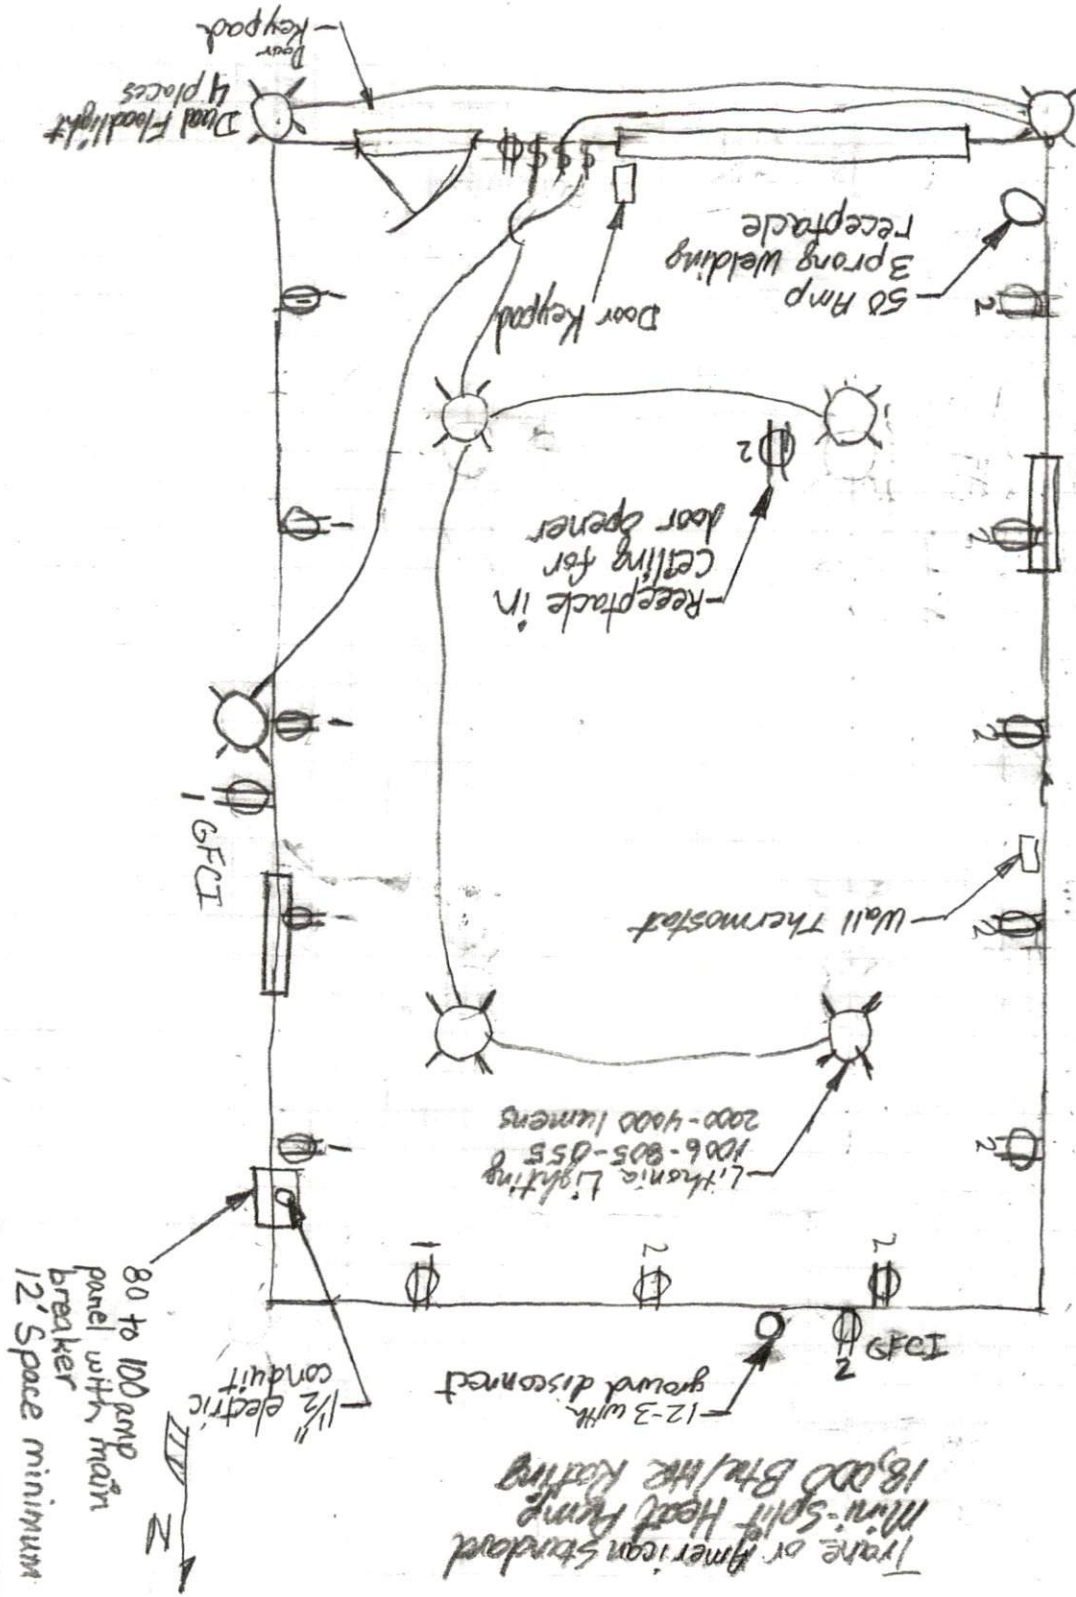

AMPAD

1-Canyon Drift Dryer Vent

Alside Supply Center
3545 Gillespie St.
Fayetteville, NC 28306
(910) 426-0265

2-Canyon Drift Receptacle
Box
1-Canyon Drift large box
for AC disconnect

Alside Supply Center
4205 Global Street
Raleigh, NC 27610
(919) 250-0000
Bryan Urrutia
RSC129@ALSIDE.com

J-Channel Alside
Monterey Sand 300'

4 exterior Corners Alside
Monterey Sand

Aluminum Coil-Alside
Monterey Sand (160ft²)

6-Pcs 0.75x1.5" Canyon Drift
Finish trim

AMPAD™

West Wall - Inside View

East Wall - Inside View

Electrical Plan

Need a total 12,000 lumens

Infrared American Standard
Mini-Split Heat Pump
18,000 Btu/hr Rating

1-1/4

AMPAD