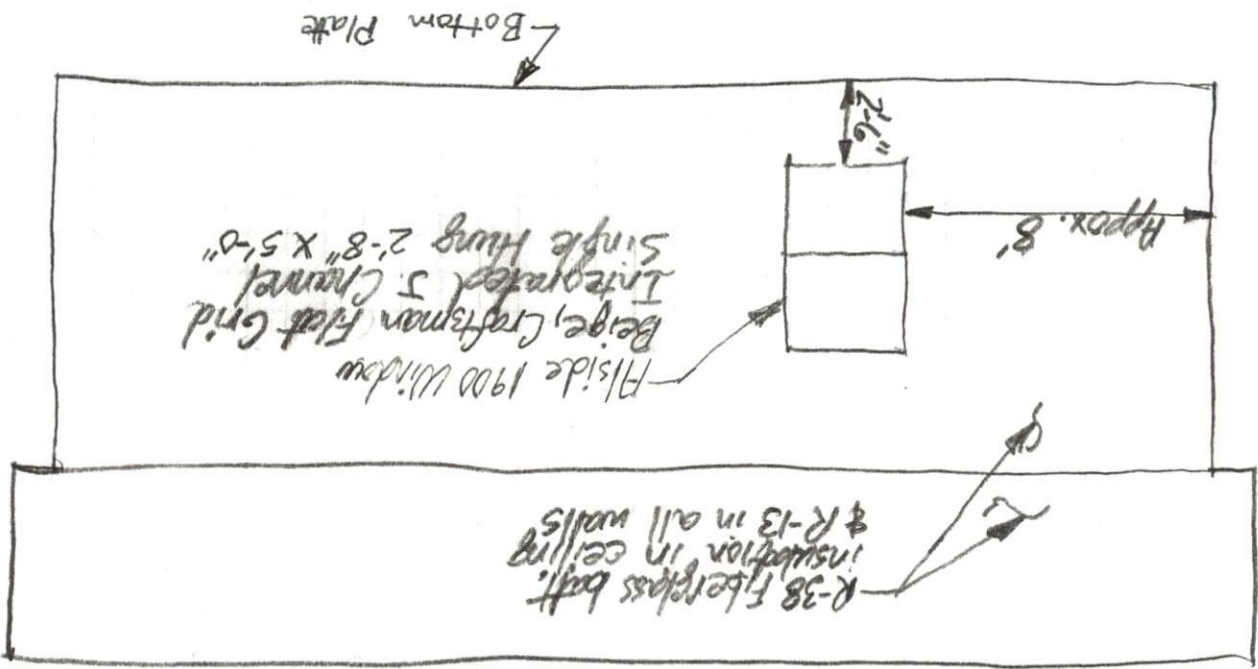

J-Channel Alside
Monterey Sand 300'

4 exterior Corners Alside
Monterey Sand

Aluminum Coil-Alside
Monterey Sand (160ft²)

6-Pcs 0.75x1.5" Canyon Drift
Finish trim

AMPAD™

West Wall - Inside View

East Wall - Inside View