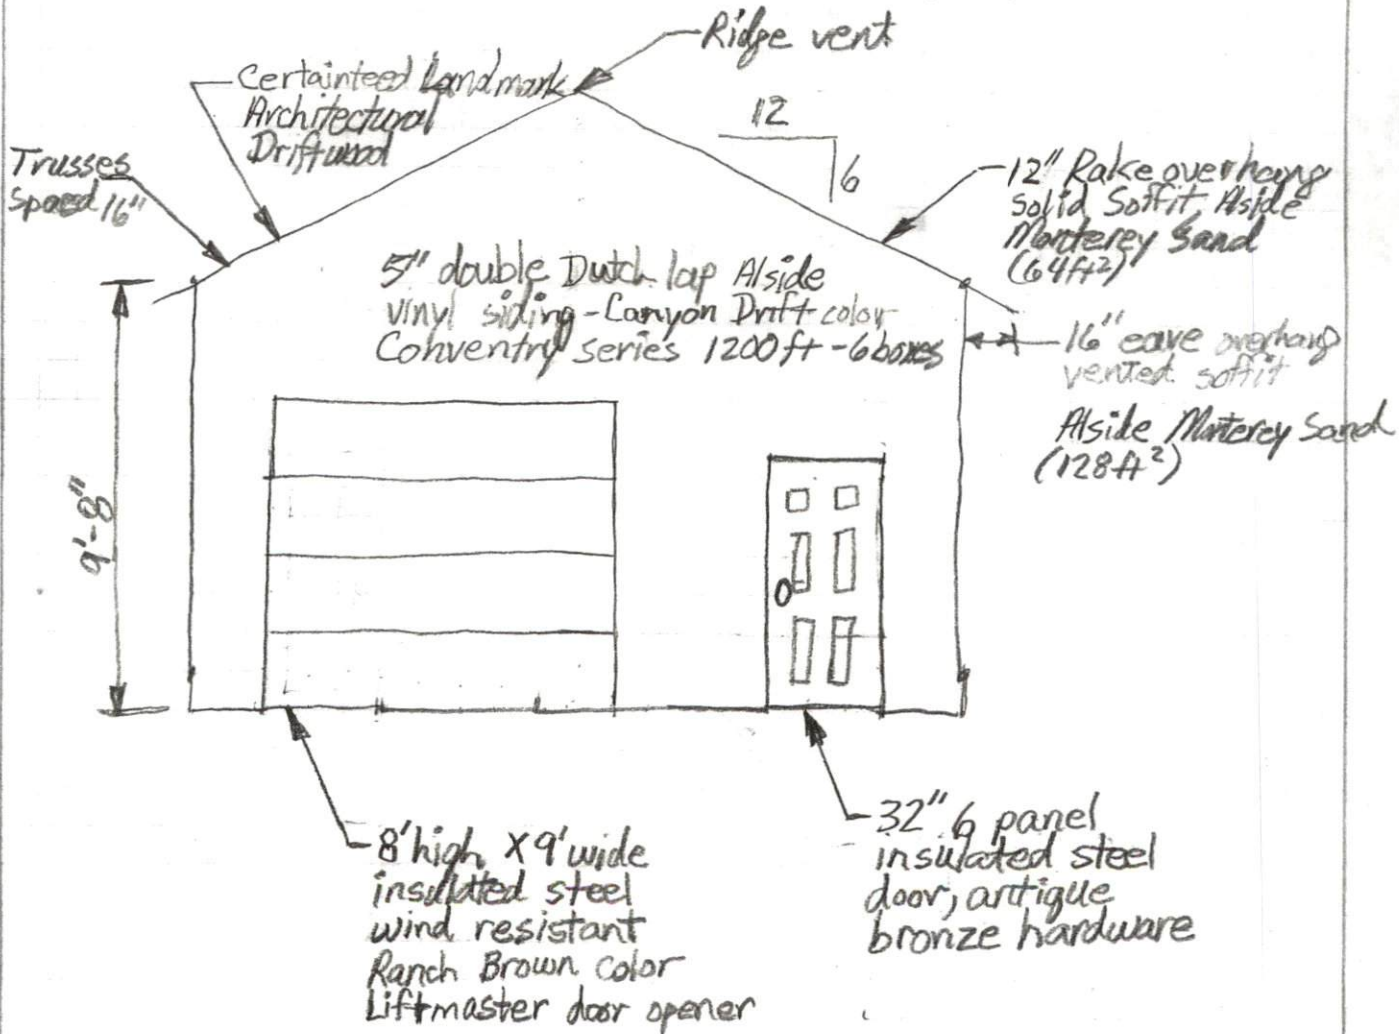

AMPAD

1-Canyon Drift Dryer Vent

Alside Supply Center
3545 Gillespie St.
Fayetteville, NC 28306
(910) 426-0265

2-Canyon Drift Receptacle
Box
1-Canyon Drift large box
for AC disconnect

Alside Supply Center
4205 Global Street
Raleigh, NC 27610
(919) 250-0000
Bryan Urrutia
RSC129@ALSIDE.com

J-Channel Alside
Monterey Sand 300'

4 exterior Corners Alside
Monterey Sand

Aluminum Coil-Alside
Monterey Sand (160ft²)

6-Pcs 0.75x1.5" Canyon Drift
Finish trim

AMPAD™

West Wall - Inside View

East Wall - Inside View