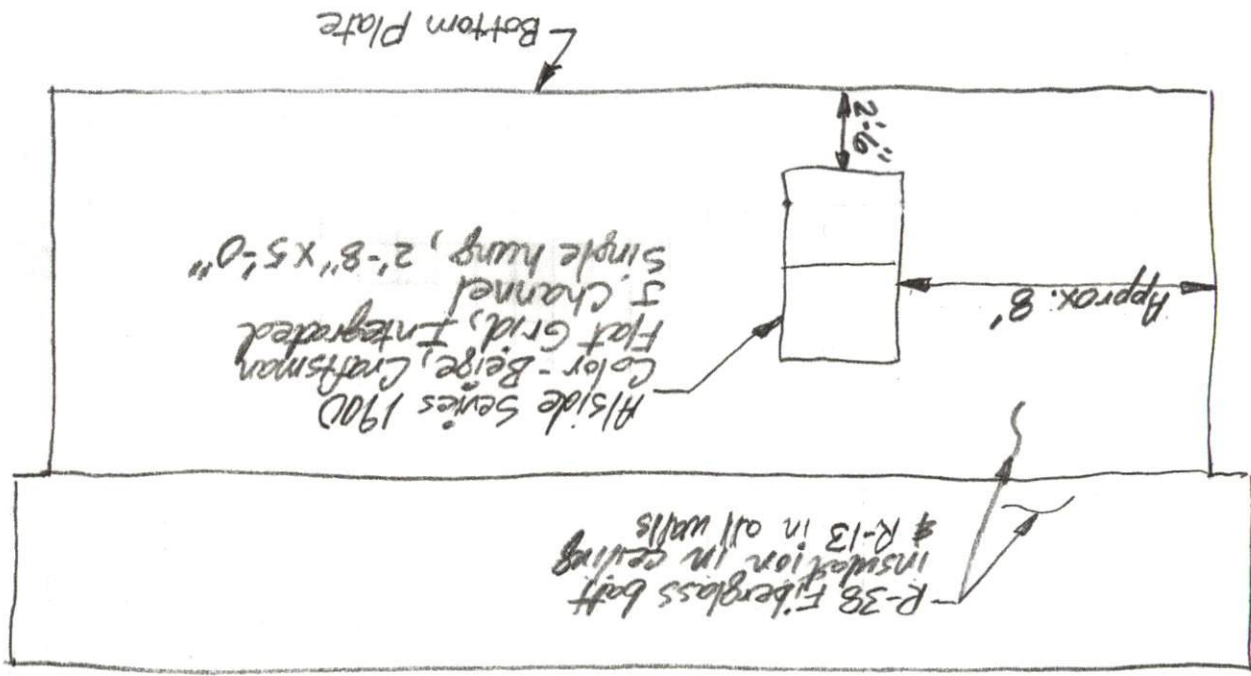

J-Channel Alside
Monterey Sand 300'

4 exterior Corners Alside
Monterey Sand

Aluminum Coil-Alside
Monterey Sand (160ft²)

6-Pcs 0.75x1.5" Canyon Drift
Finish trim

AMPAD™

West Wall - Inside View

East Wall - Inside View