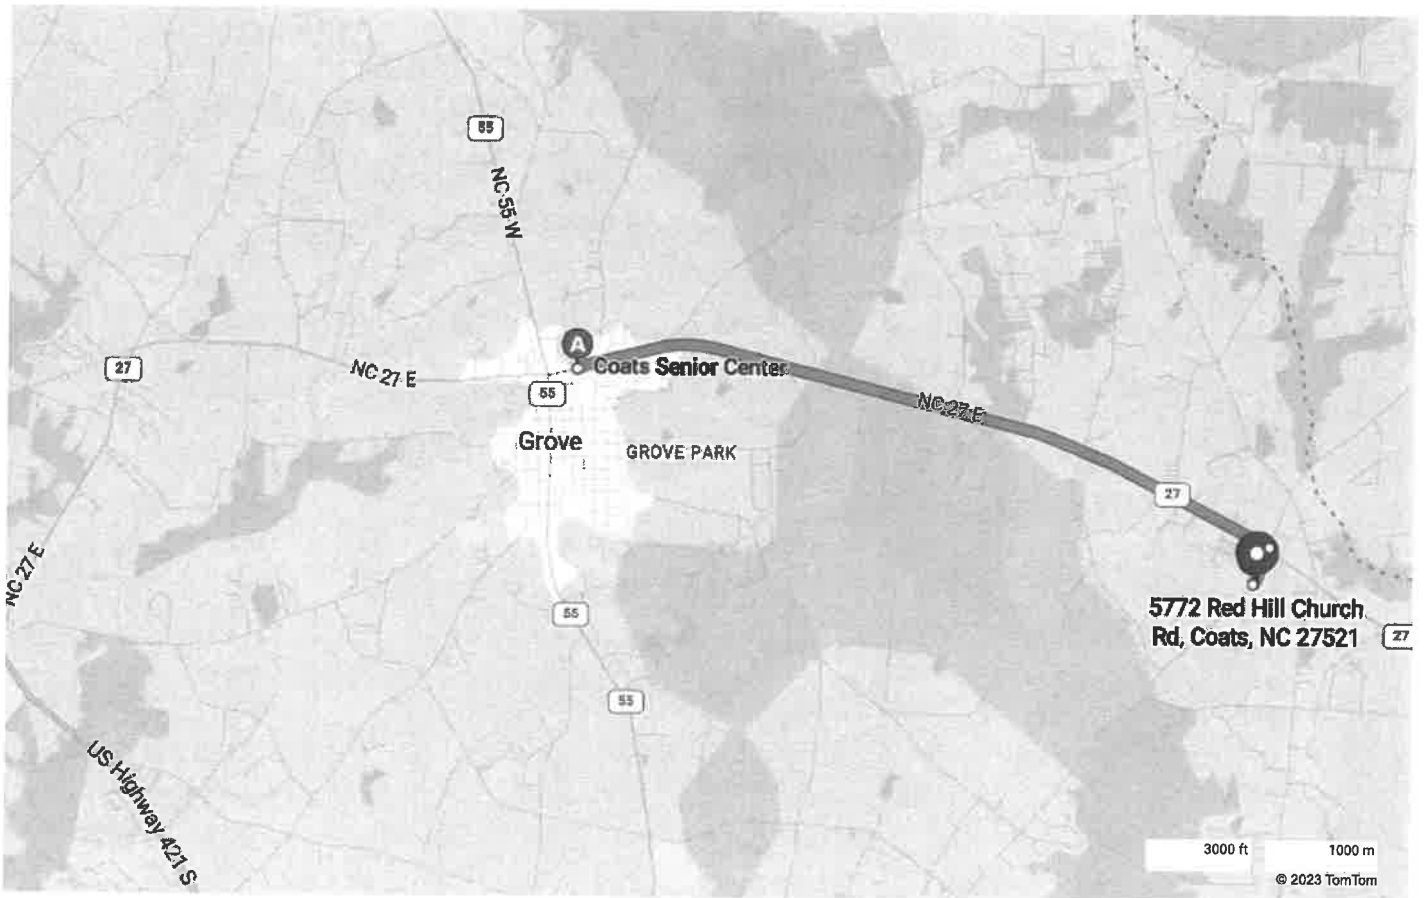

**A** Coats Senior Center, 603 E Stewart St, Coats, NC 27521

5 min , 4.3 miles

**B** 5772 Red Hill Church Rd, Coats, NC 27521

Light traffic

Via NC-27

· Local roads

**A** Coats Senior Center

↑	1. Head <b>east</b> on <b>NC-27 / E Stewart St</b> toward E Park St	4.1 mi
↗	2. Turn <b>right</b> onto <b>Red Hill Church Rd</b>	0.2 mi
	Arrive at <b>Red Hill Church Rd</b> on the left	
	3. The last intersection before your destination is NC-27 / NC 27 E If you reach WC Beasley Ln, you've gone too far	

**B** 5772 Red Hill Church Rd, Coats, NC 27521

**A** Coats Senior Center, 603 E Stewart St, Coa...

**B** 5772 Red Hill Church Rd, Coats, NC 27521

These directions are subject to the Microsoft® Service Agreement and are for informational purposes only. No guarantee is made regarding their completeness or accuracy. Construction projects, traffic, or other events may cause actual conditions to differ from these results. Map and traffic data © 2024 TomTom.