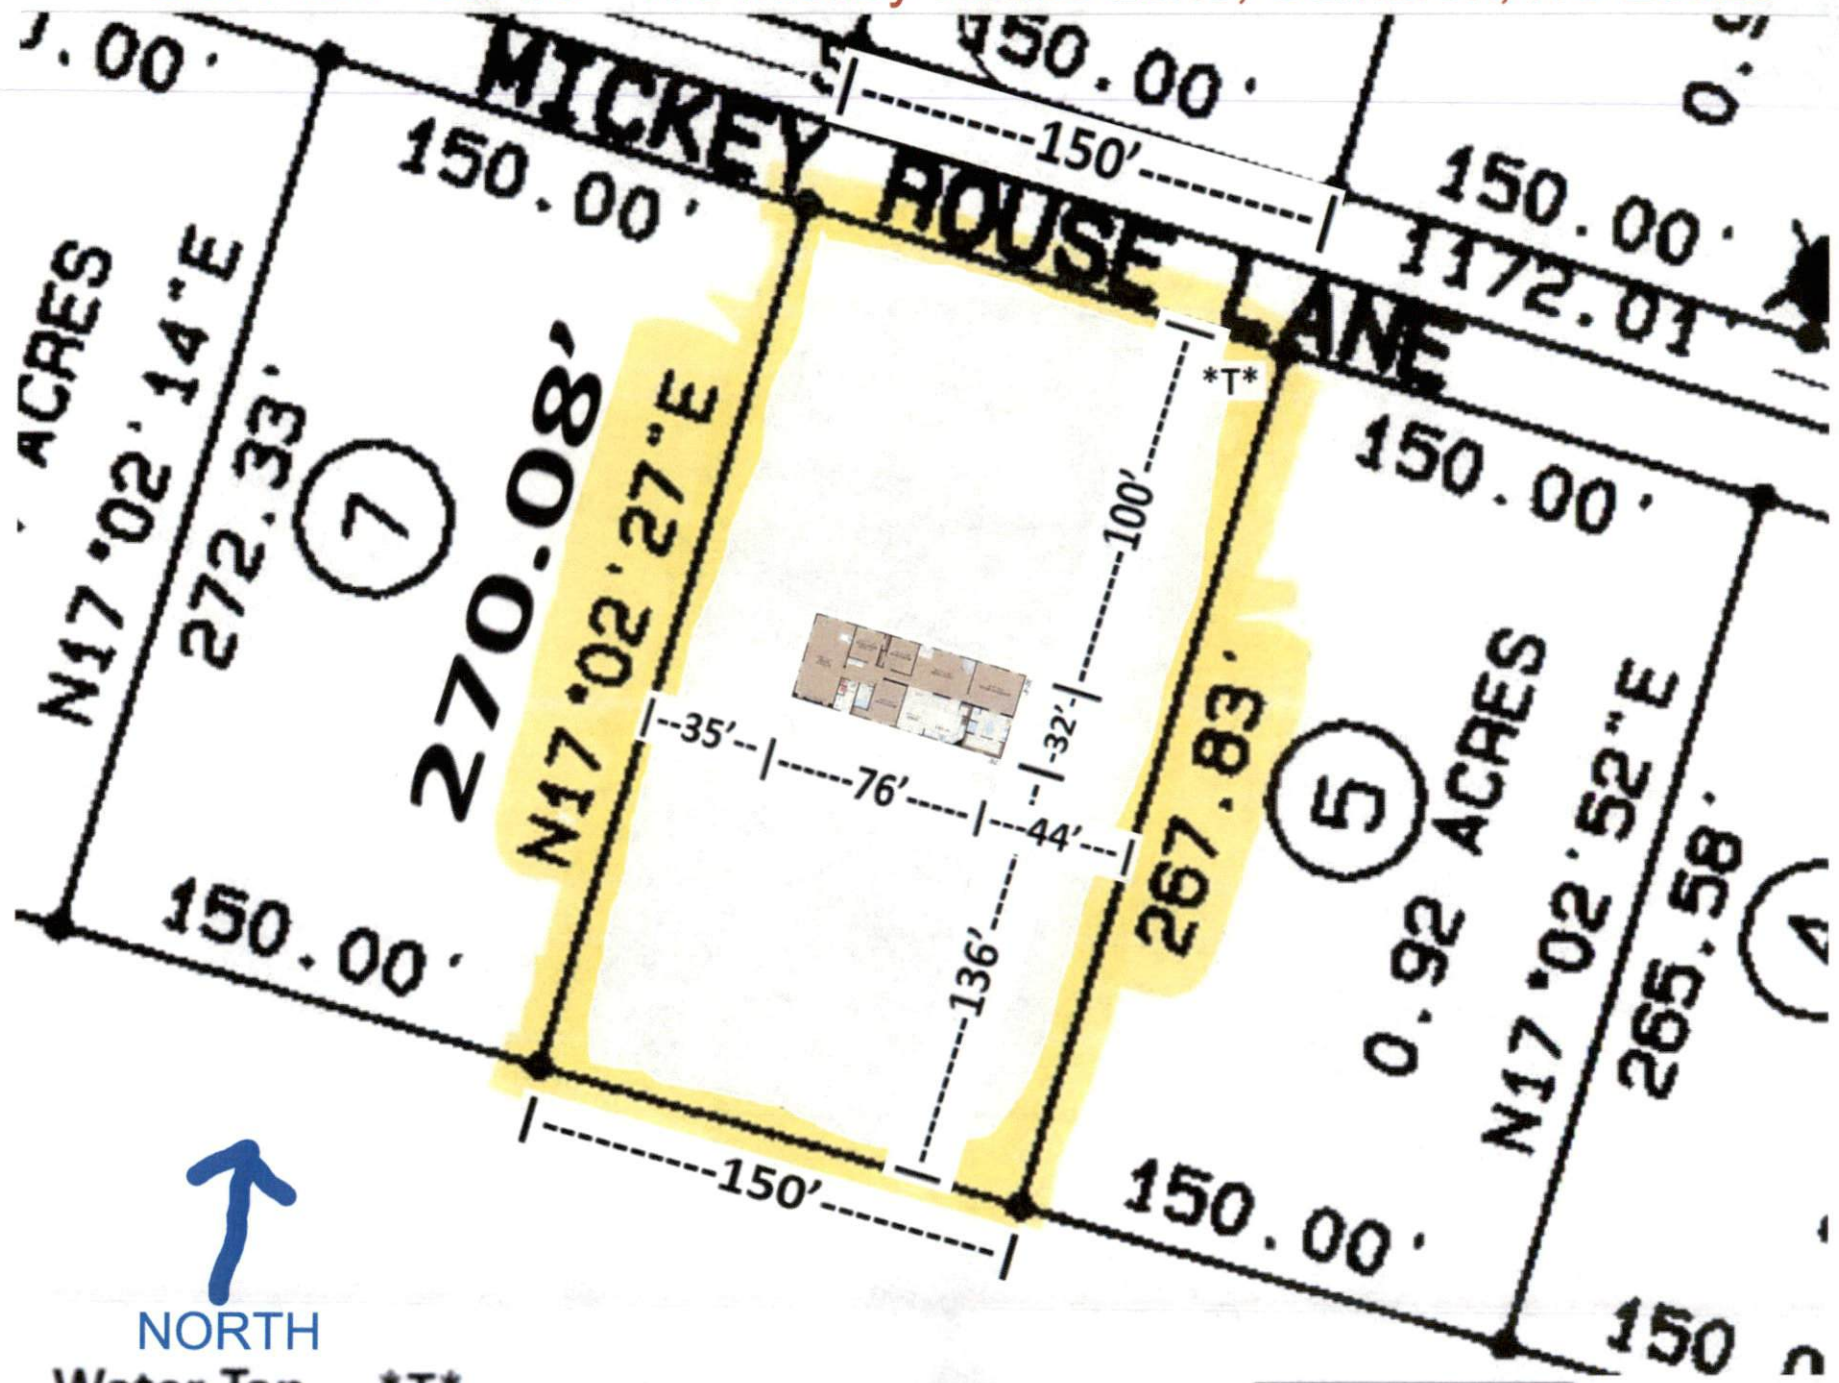

Site Plan - Lot #6 - 175 Mickey Rouse Lane, Cameron, NC 28326

NORTH

Water Tap - *T*