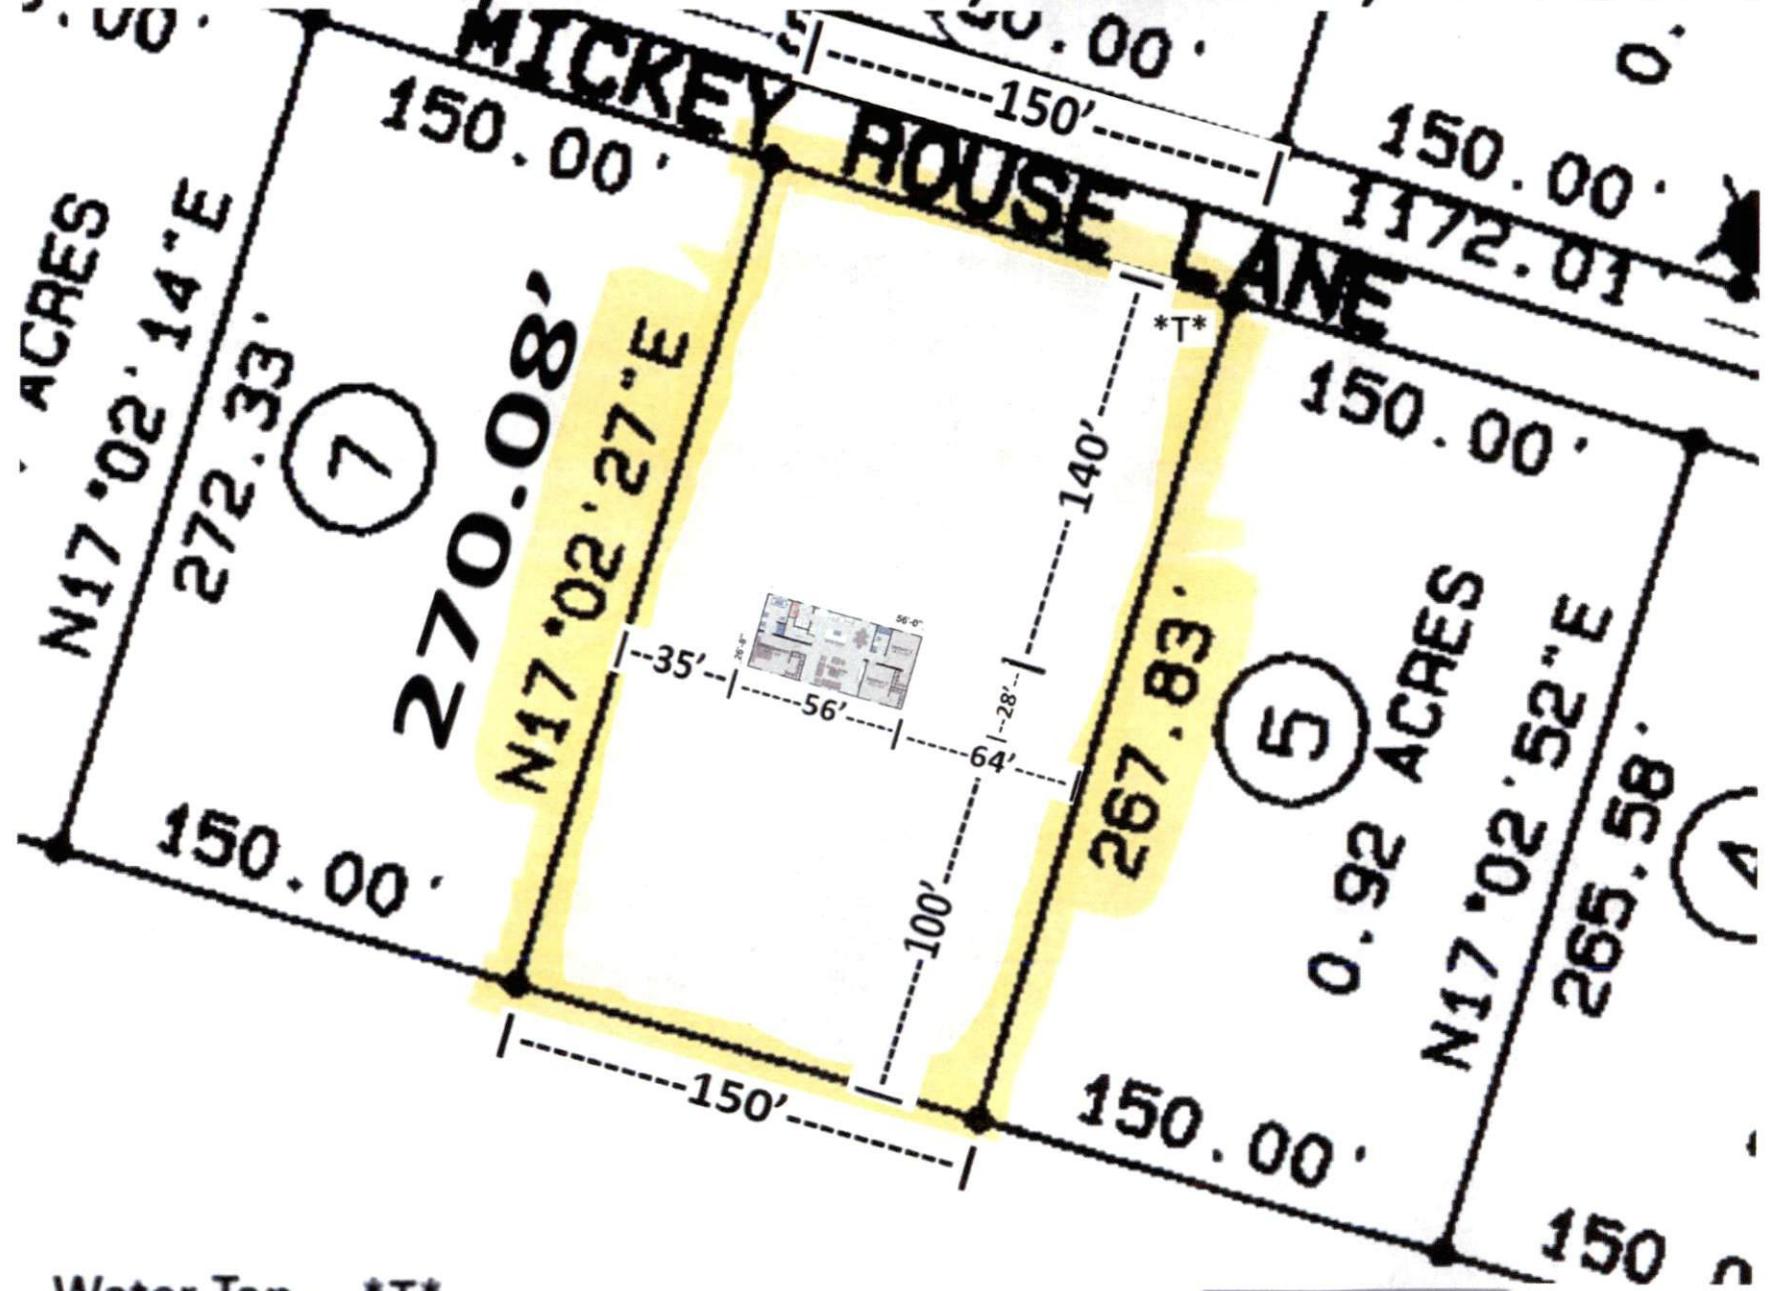

175 Mickey Rouse Lane, Cameron, NC 28326

Water Tap - \*T\*

2856-08 - 3 Bed - 2 Bath - 1493 sq ft - 26'8 x 56'

## Floor Plan

175 Mickey Rouse Lane, Cameron, NC 28326

MFG - Champion Home Builders, Inc.

DIV#023

4055 US 401 South

Lillington, NC 27546

--Unit Serial #023-000-H-A008209AB

--Model #IC-2856-08

--HUD SEAL # PFS1334970, PFS1334971

--Date Of MFG - 3-28-2023