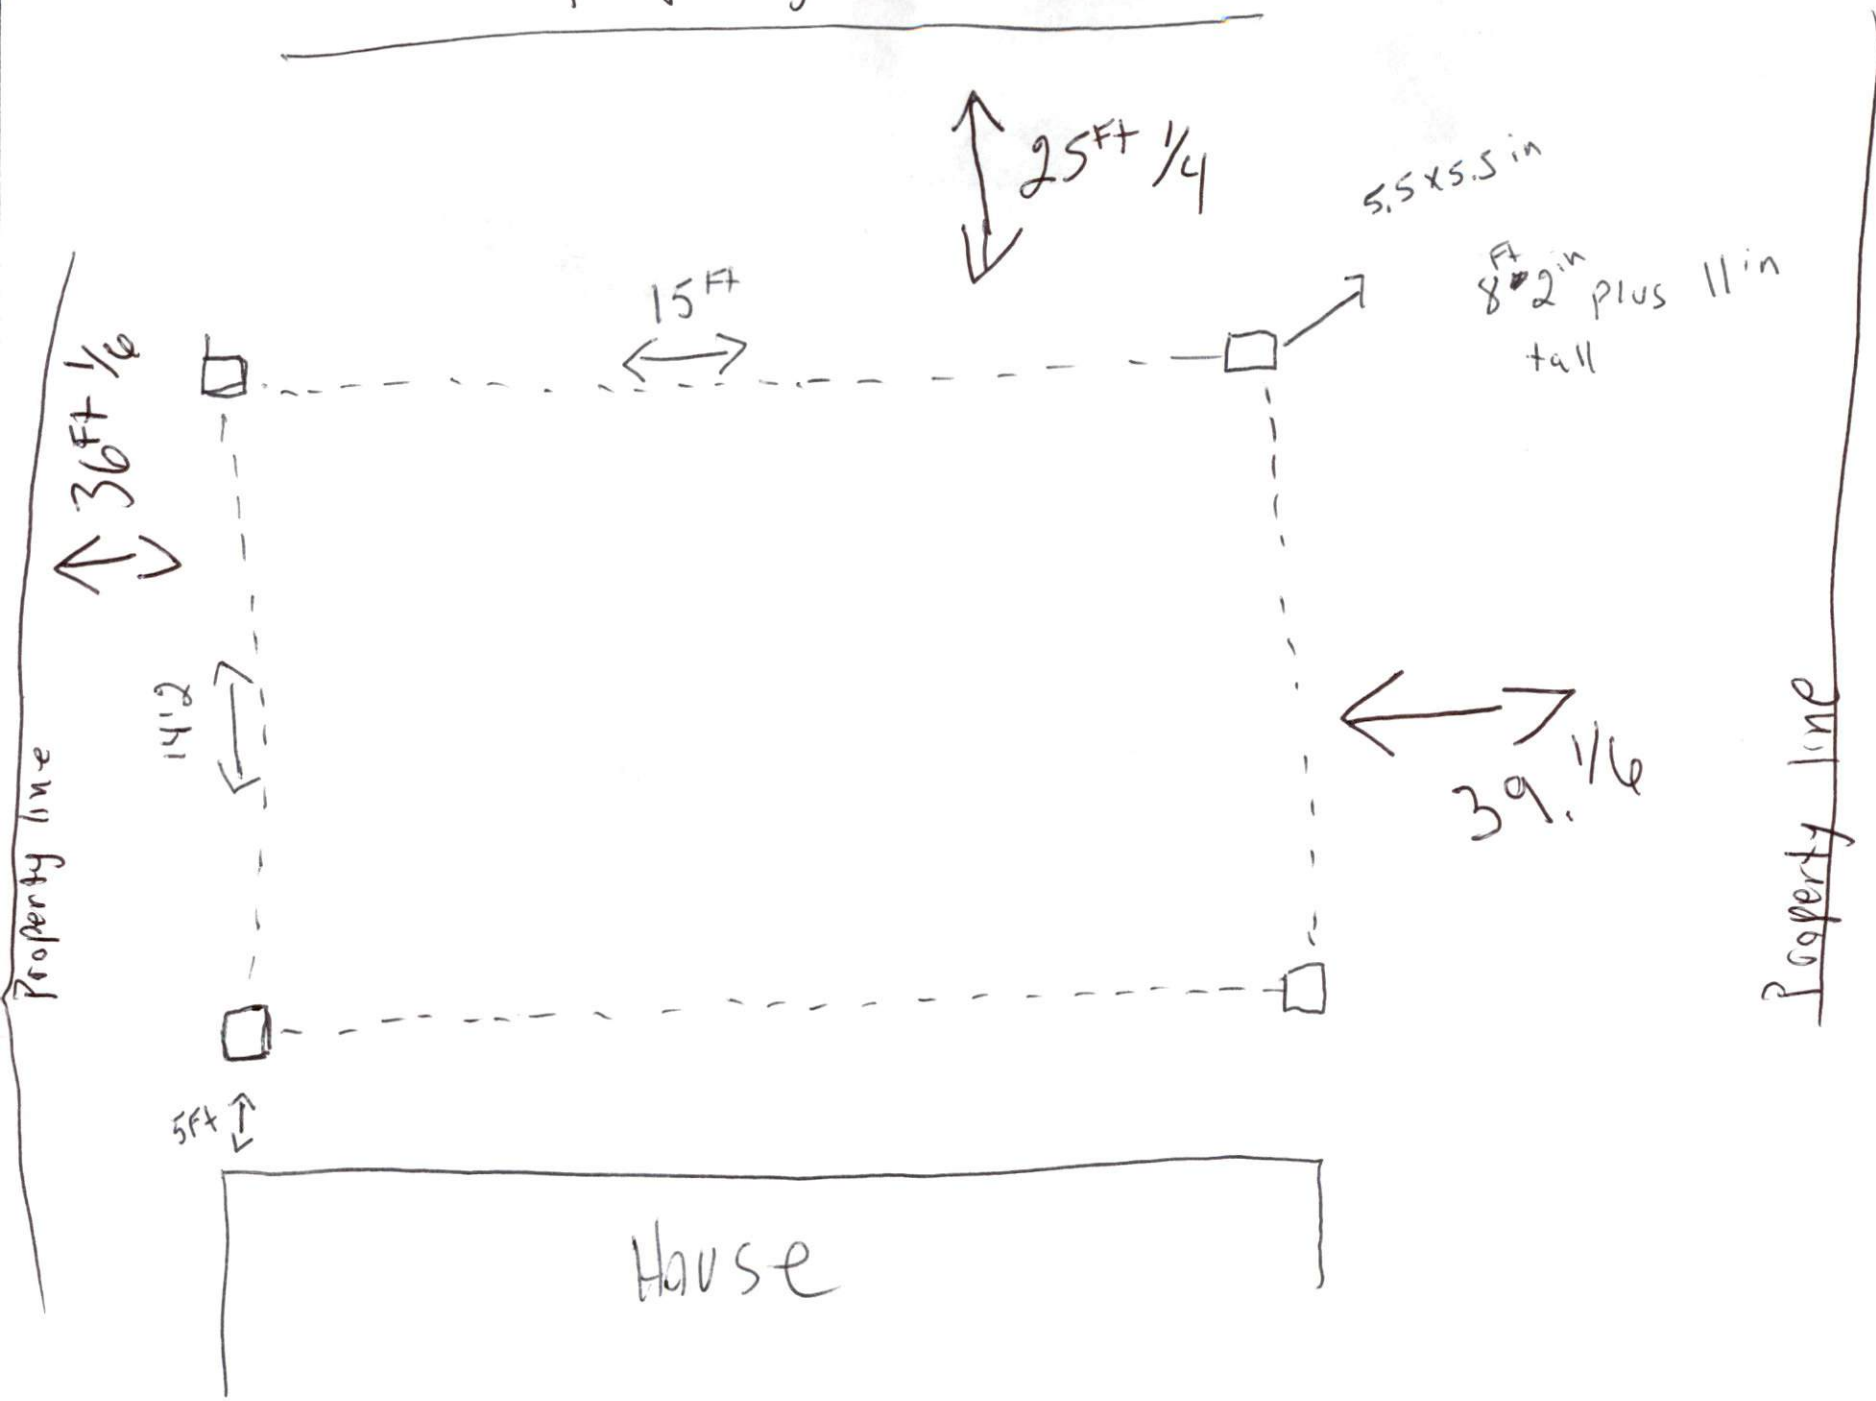

Property line

36 FT 1/6

25 FT 1/4

15 FT

5.5 x 5.5 in

8'2 in plus 11 in tall

39 1/6

14'2

5 FT

House

Property line

Property line

# Harnett GIS

NOT FOR LEGAL USE

Harnett County GIS

GIS/E-911 Addressing

December 28, 2023

-  County Boundary
-  Address Numbers
-  Road Centerlines
-  Parcels