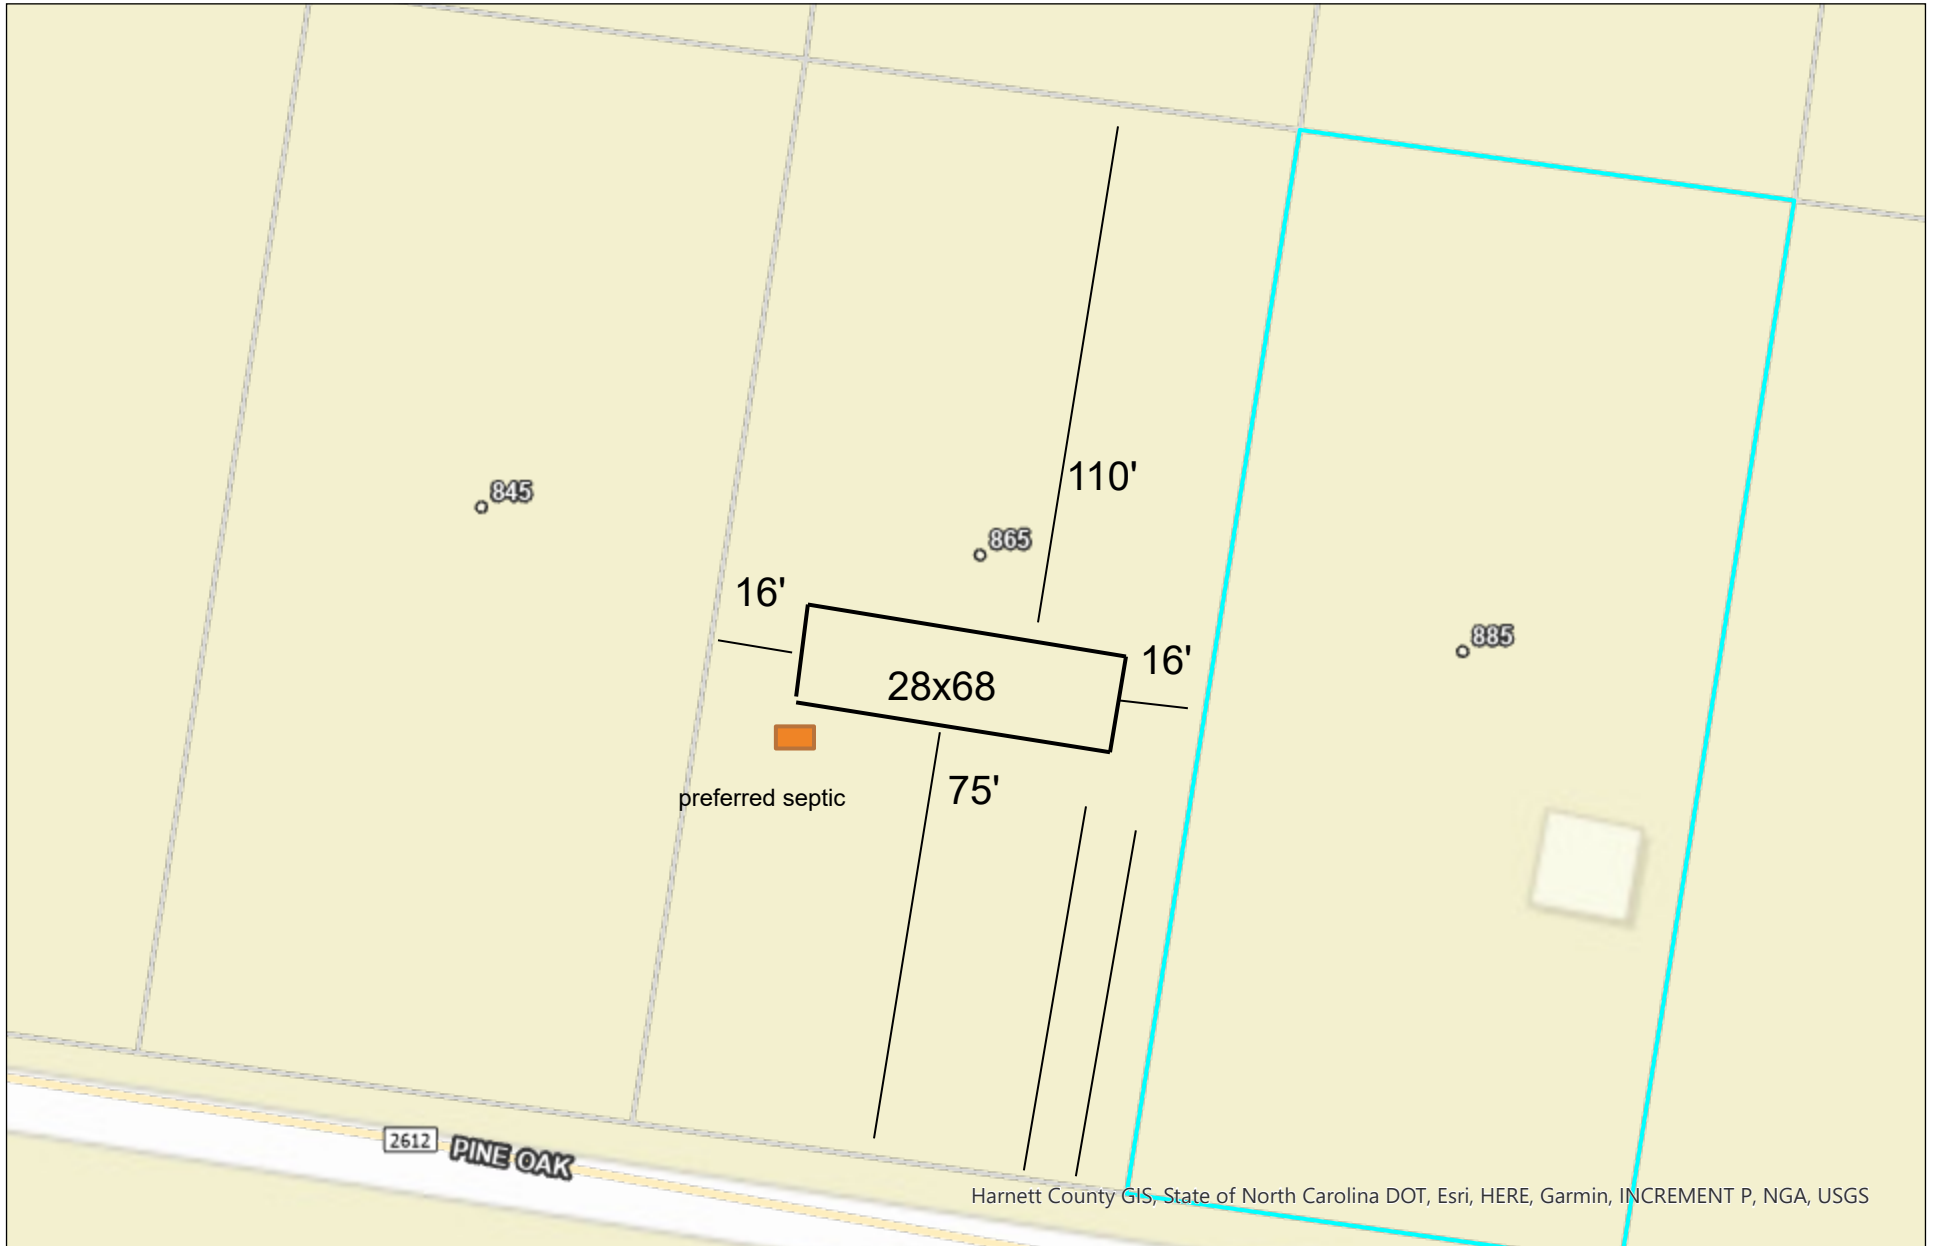

Harnett GIS

NOT FOR LEGAL USE

Harnett County GIS, State of North Carolina DOT, Esri, HERE, Garmin, INCREMENT P, NGA, USGS

GIS/E-911 Addressing

January 31, 2024

-  County Boundary
-  Address Numbers
-  Road Centerlines
-  Parcels