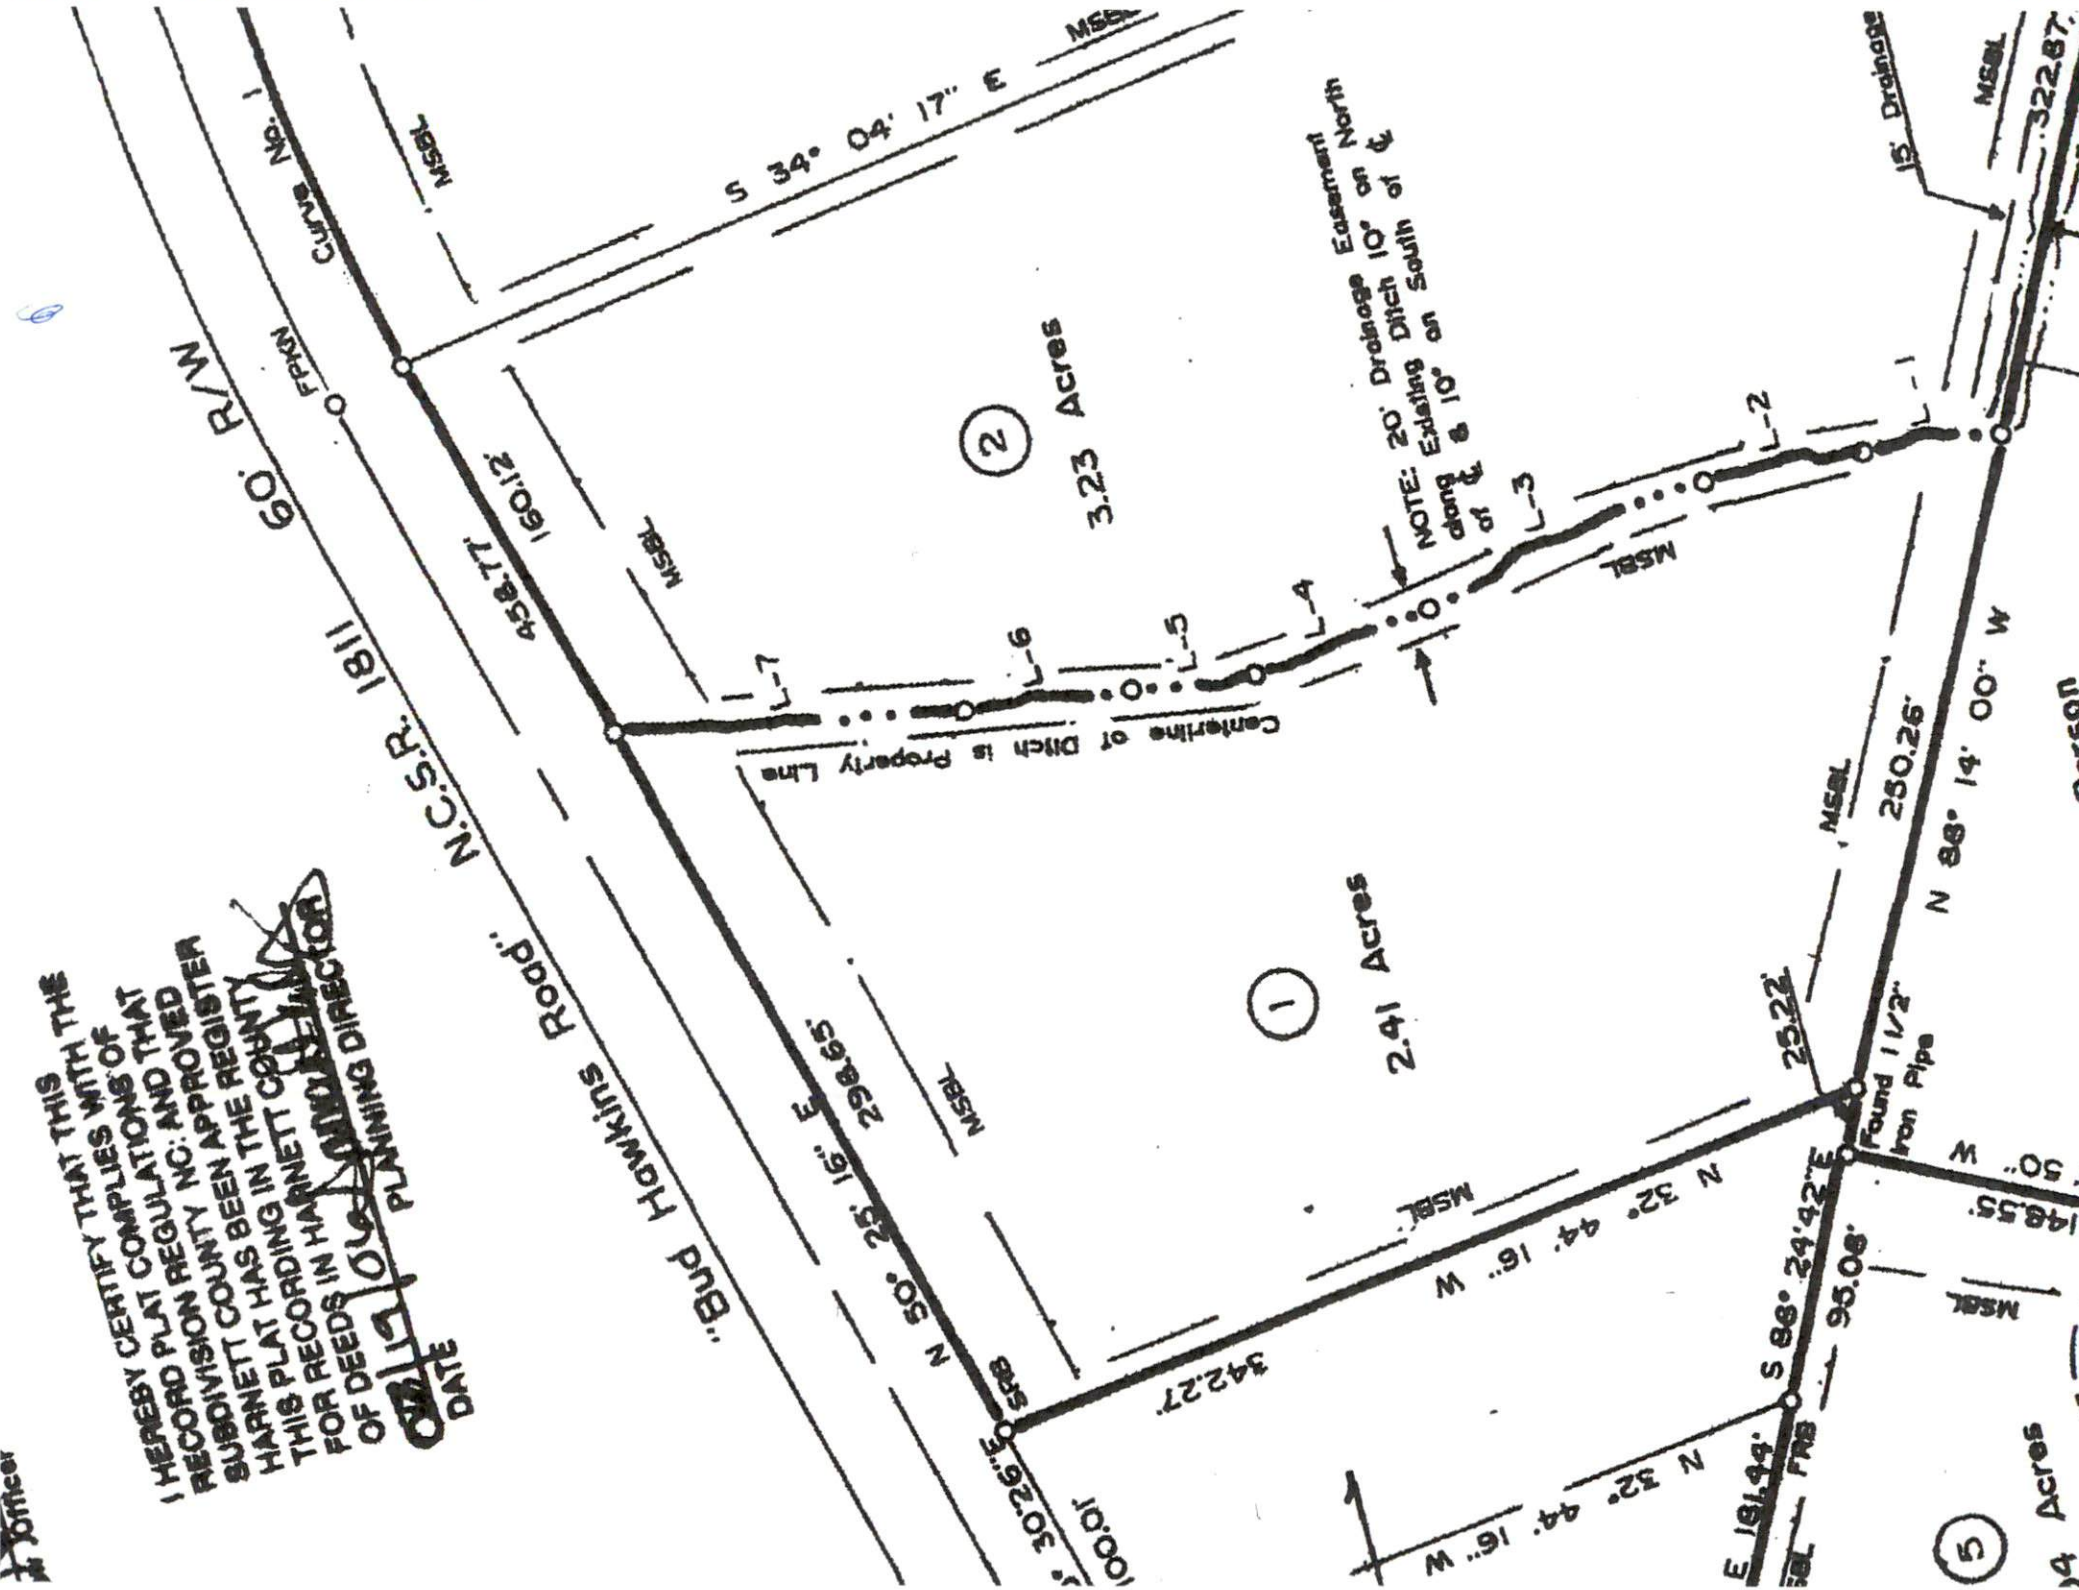

# Harnett GIS

NOT FOR LEGAL USE

Harnett County GIS

GIS/E-911 Addressing  
January 22, 2024

- County Boundary
- Road Centerlines
- Address Numbers
- Parcels
- 2 - 5

1/10/10

I HEREBY CERTIFY THAT THIS THE  
RECORD PLAT COMPLIES WITH THE  
RECORD PLAT REGULATIONS OF  
REVISION REGISTRY NC; AND THAT  
SUBDIVISION COUNTY NC; AND THAT  
HARNETT COUNTY HAS BEEN APPROVED  
THIS PLAT HAS BEEN IN THE REGISTRY  
FOR RECORDING IN HARNETT COUNTY  
FOR RECORDS IN HARNETT COUNTY  
OF DEEDS IN HARNETT COUNTY  
PLANNING DIRECTOR  
DATE

1/10/10

1/10/10

1/10/10