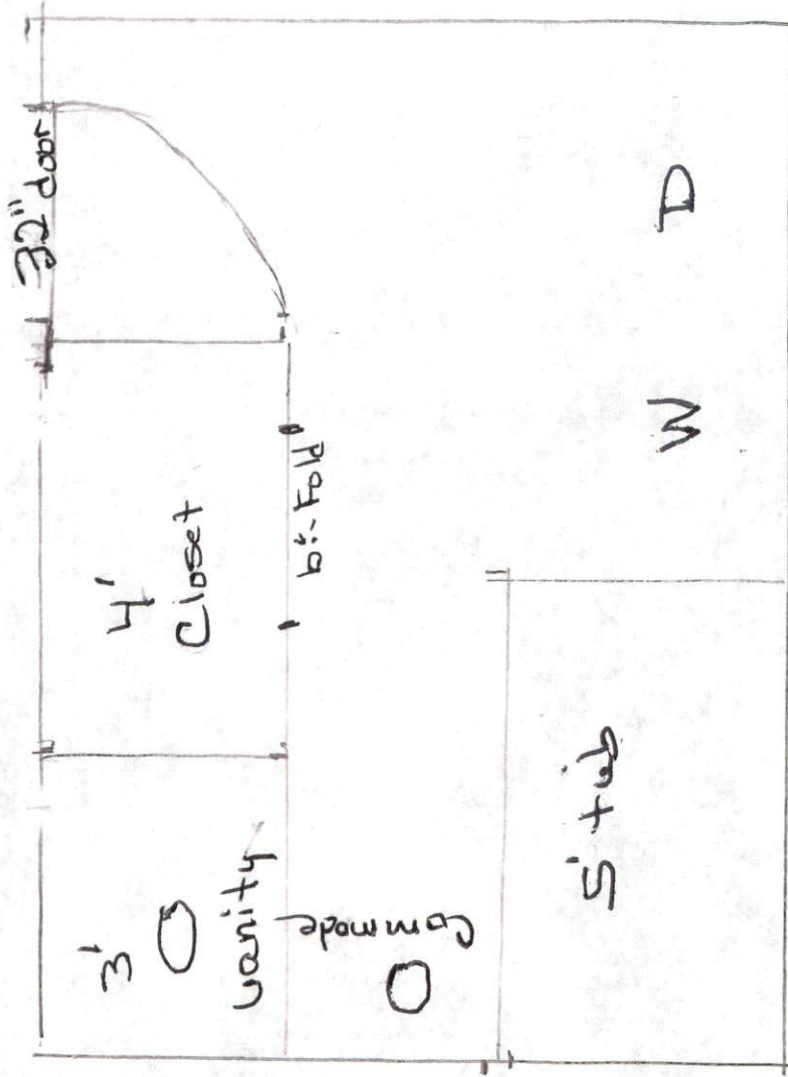

House on the right of the main home

GIS Viewer

8289 NC 27 E COATS, NC X Q  
Show search results for 8289 N...

0 50 100ft

-78.601806 35.401498 Degrees

Bath insertion to existing in the  
Building on the right of the mansion -  
at 8289 NC 27, Coats, NC 27521

Building To The Right of Main House

1796 sq ft.

8289 AC 27 Coats, AC 27521

Scale  $\frac{1}{8}'' = 1'$

Adding bath to existing storage area