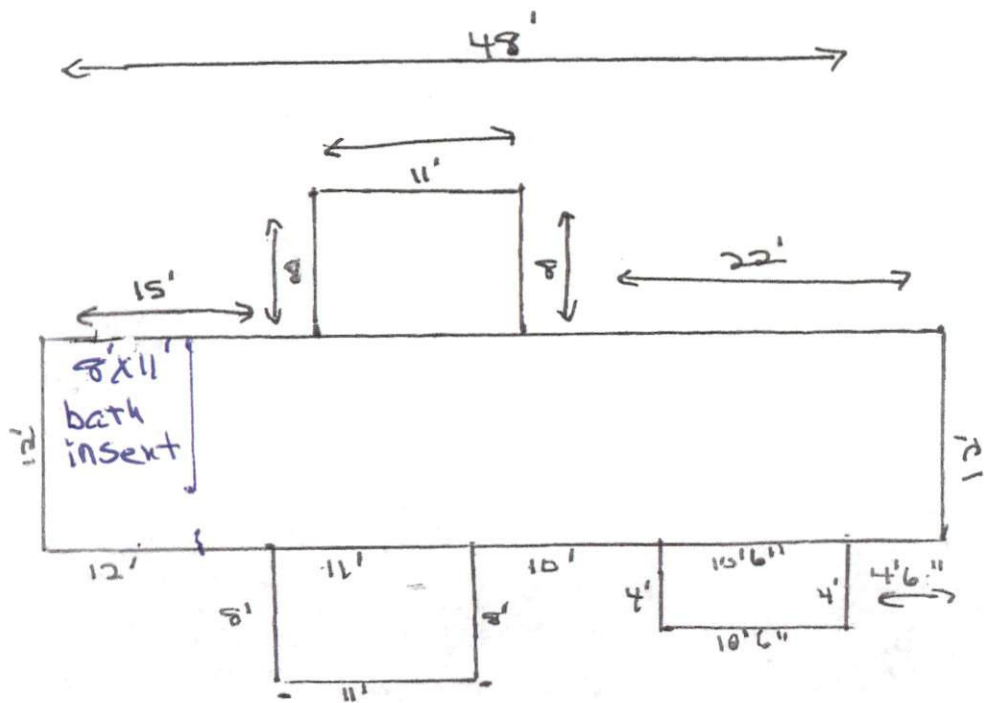

House on the right of the main home

GIS Viewer

8289 NC 27 E COATS, NC X Q  
Show search results for 8289 N...

0 50 100ft

-78.601806 35.401498 Degrees

Bath insertion to existing in the  
Building on the right of the mansion -  
at 8289 NC 27, Coats, NC 27521

Building To The Right of Main House

1796 sq ft.

8289 AC 27 Coats, AC 27521

Scale  $\frac{1}{8}'' = 1'$

Adding bath to existing storage area