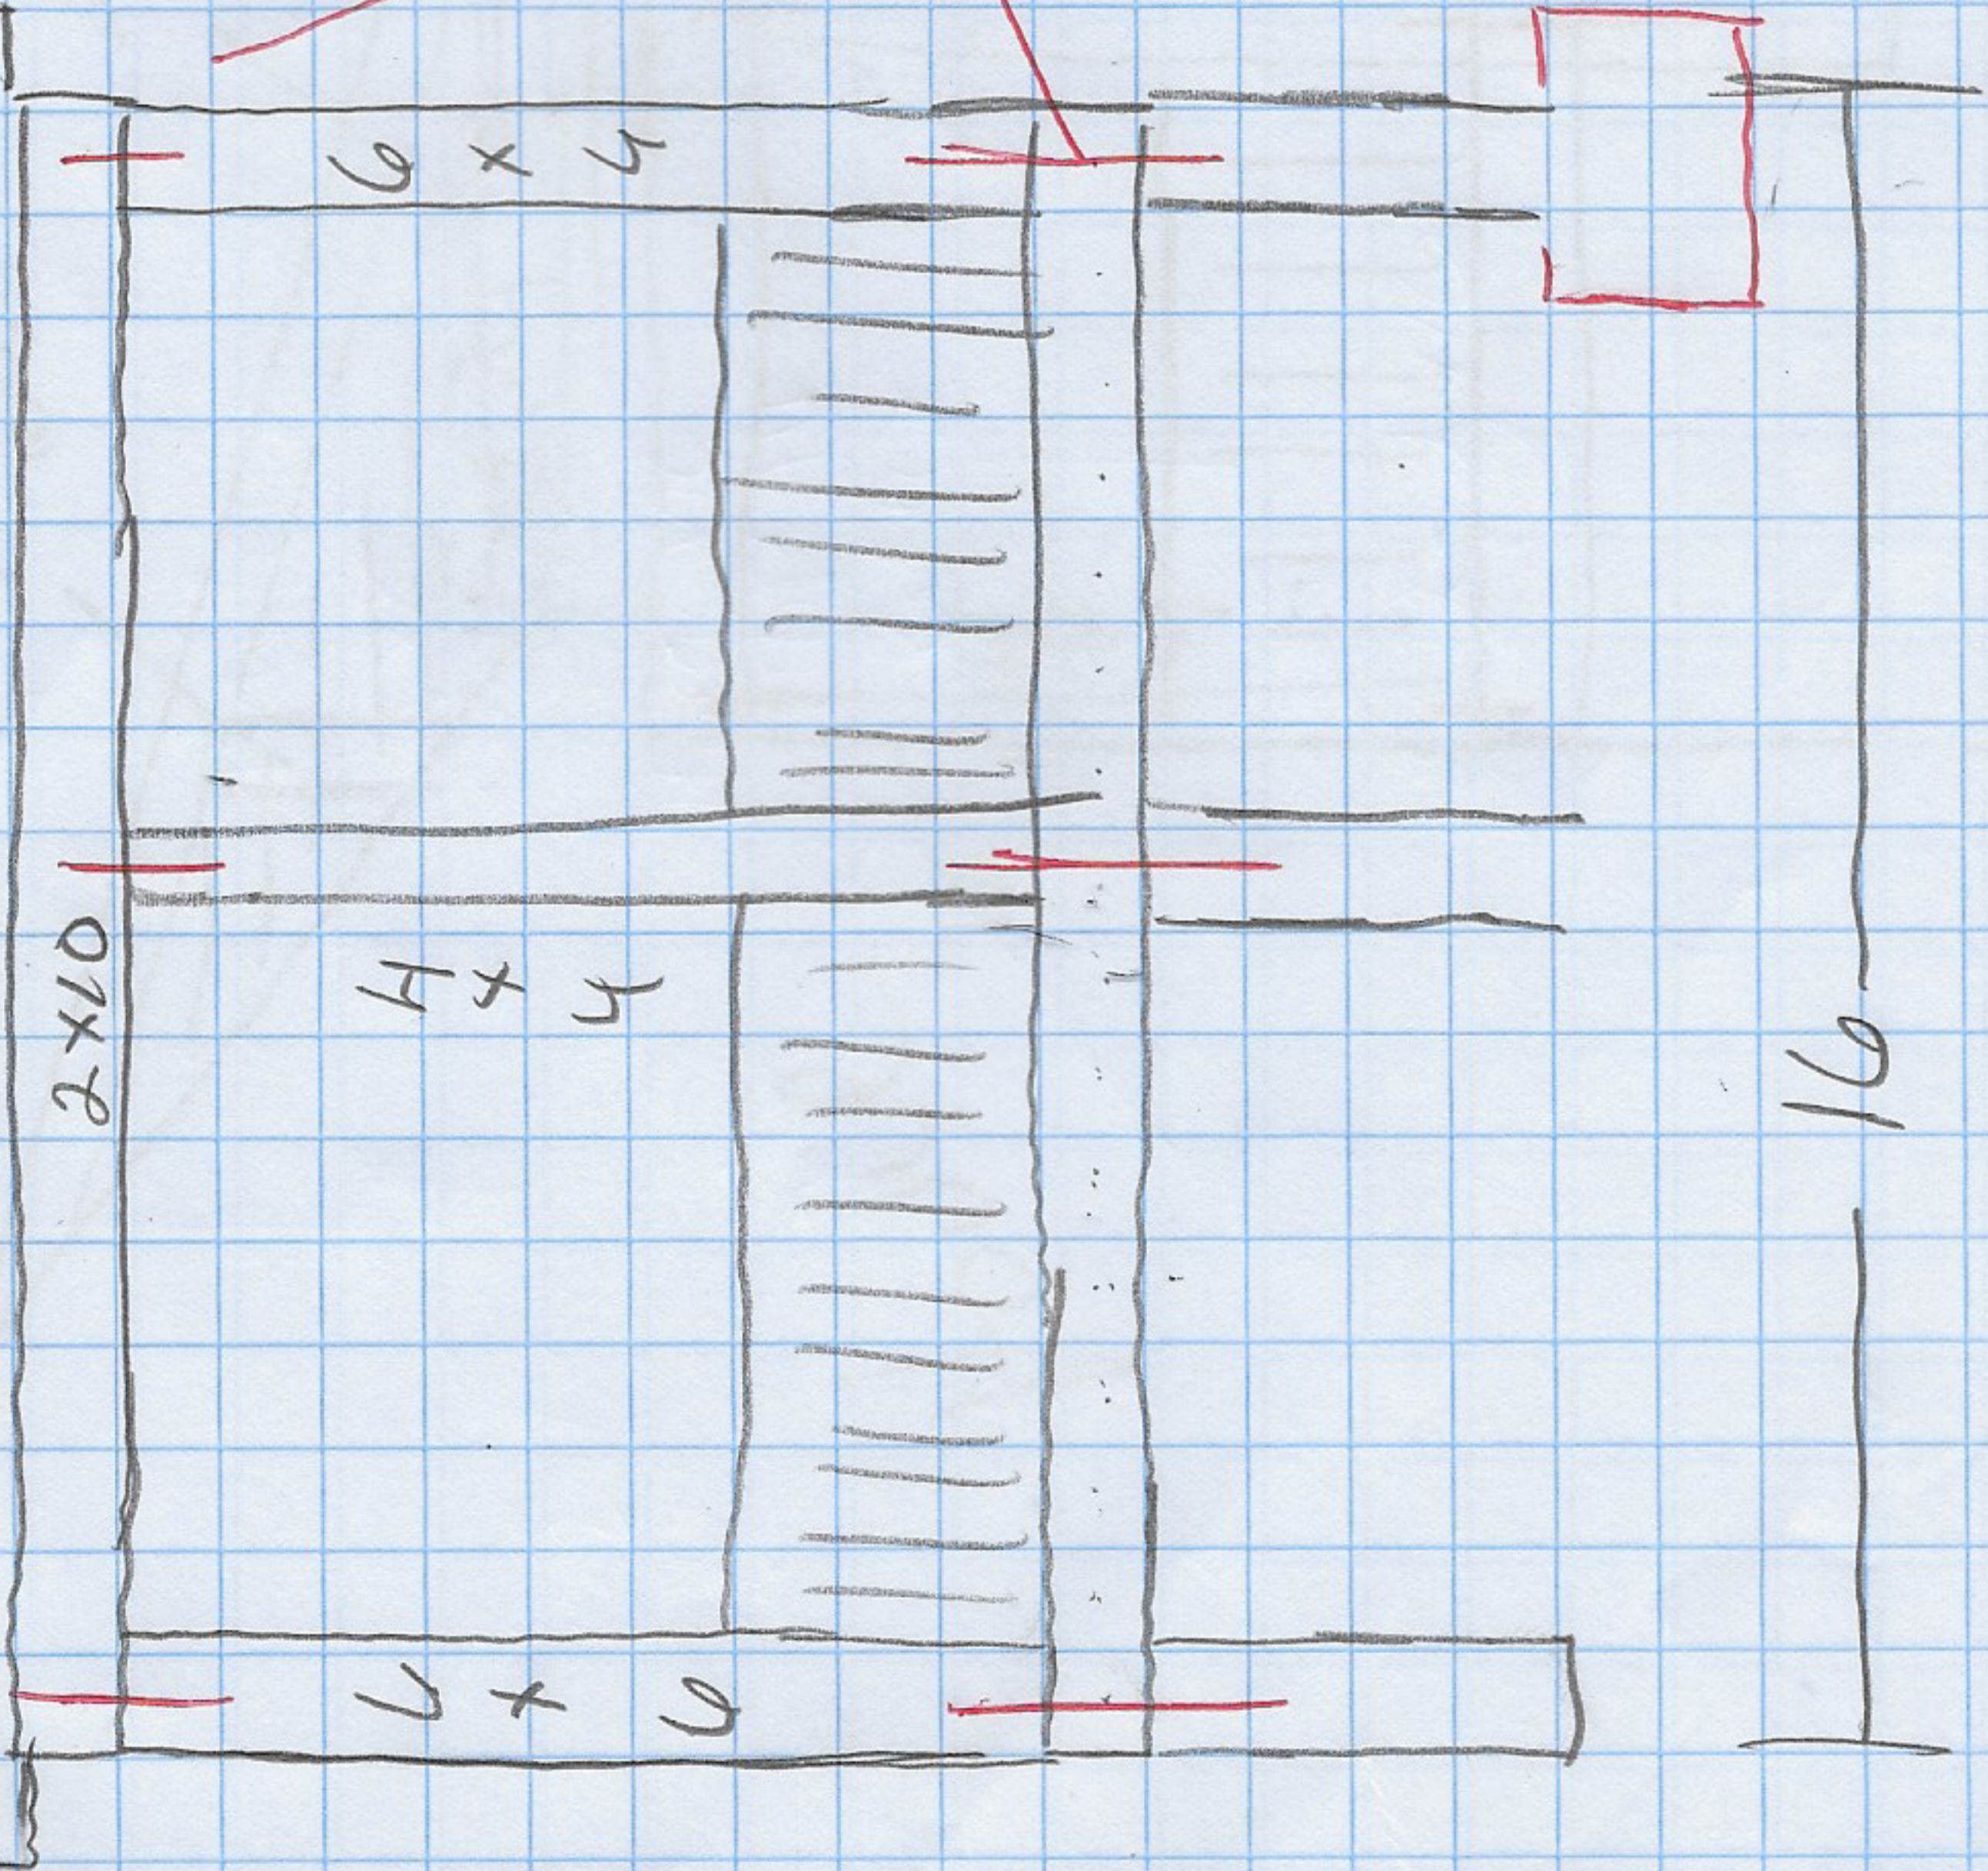

H/2 PITCH
SKINNIES

STRAP
16 gauge

FOOTING
20x20x12

12

16