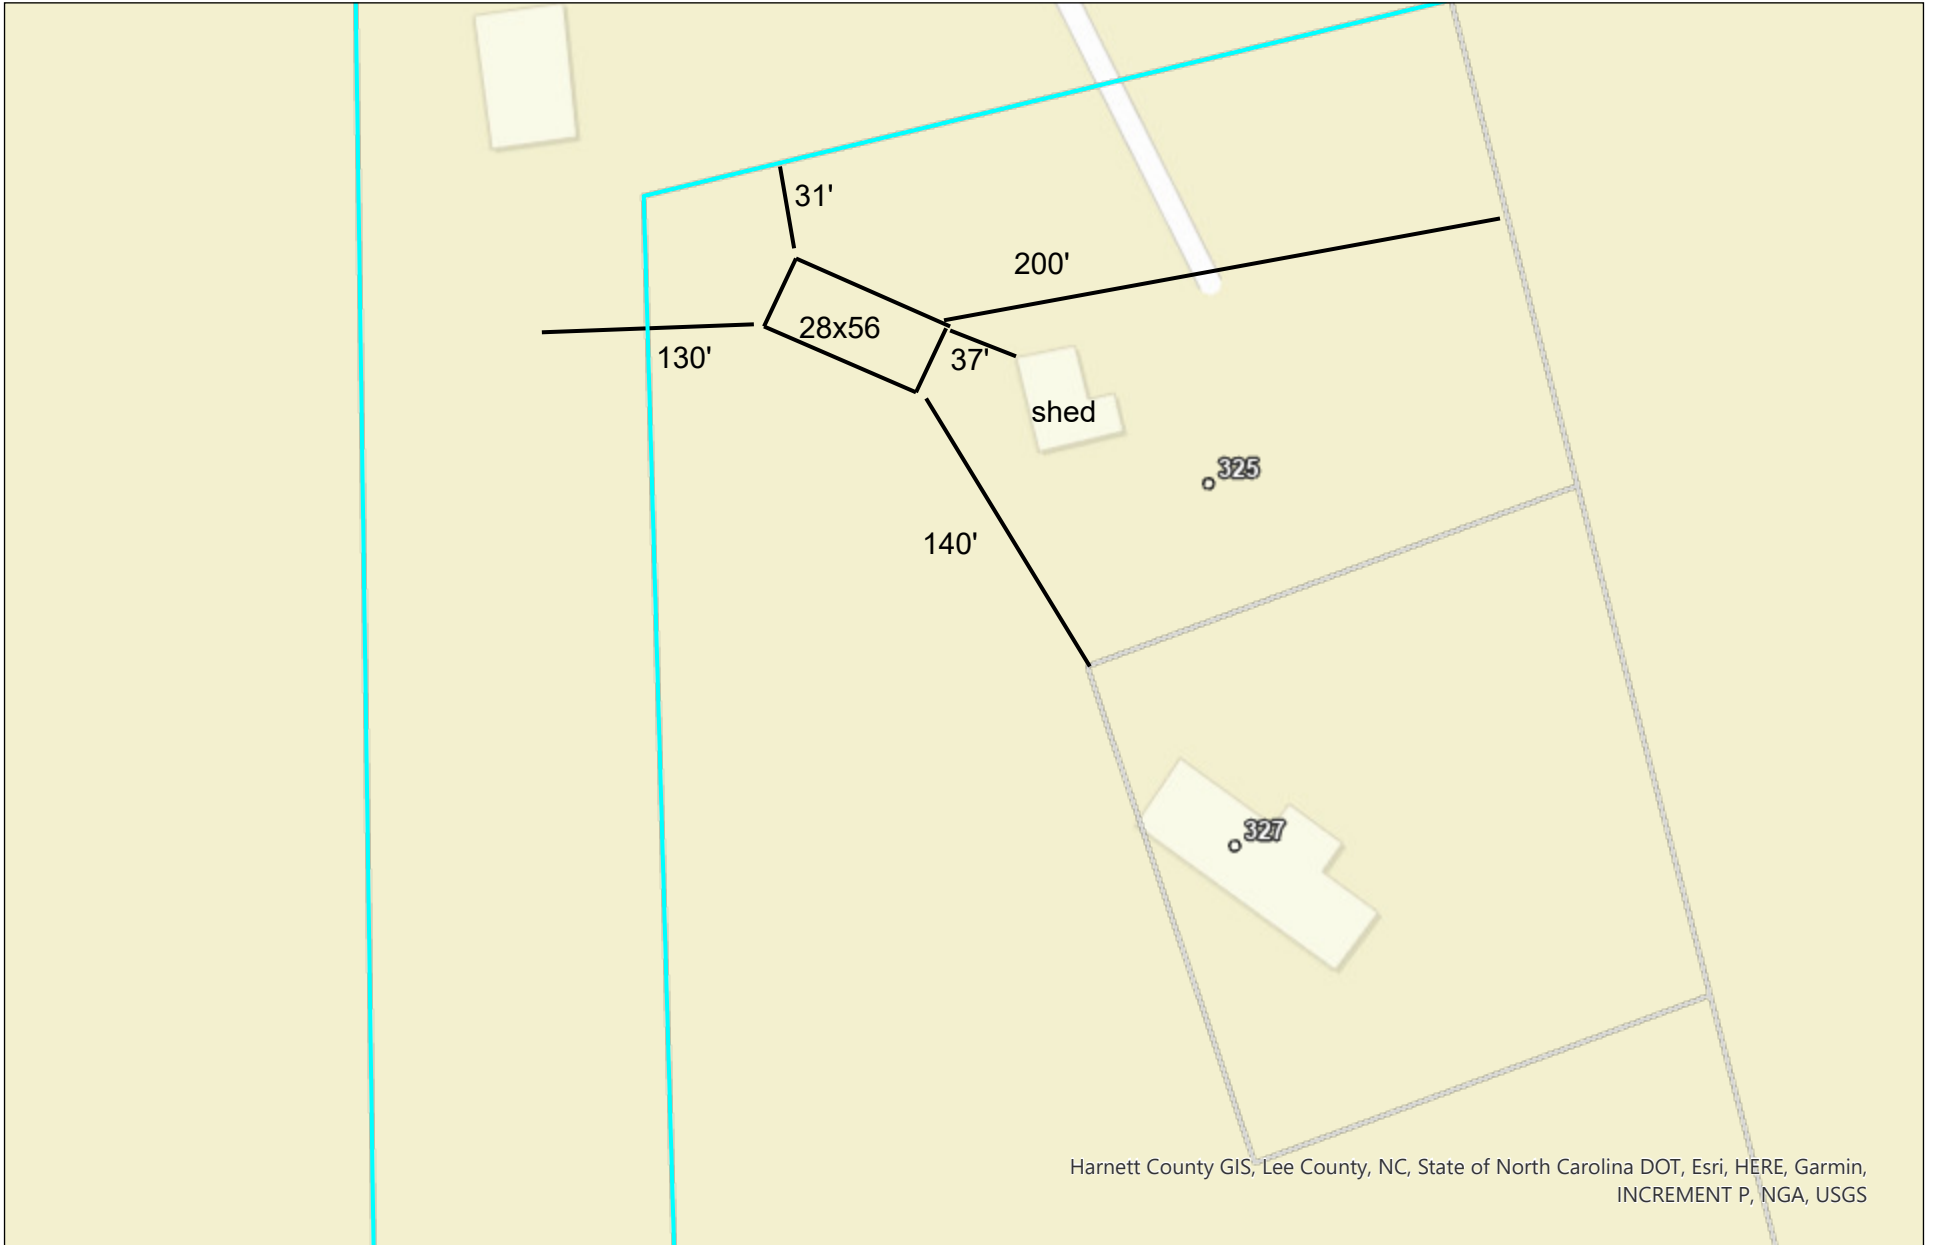

Harnett GIS

NOT FOR LEGAL USE

Harnett County GIS, Lee County, NC, State of North Carolina DOT, Esri, HERE, Garmin, INCREMENT P, NGA, USGS

-  County Boundary
-  Address Numbers
-  Parcels

GIS/E-911 Addressing

May 3, 2024