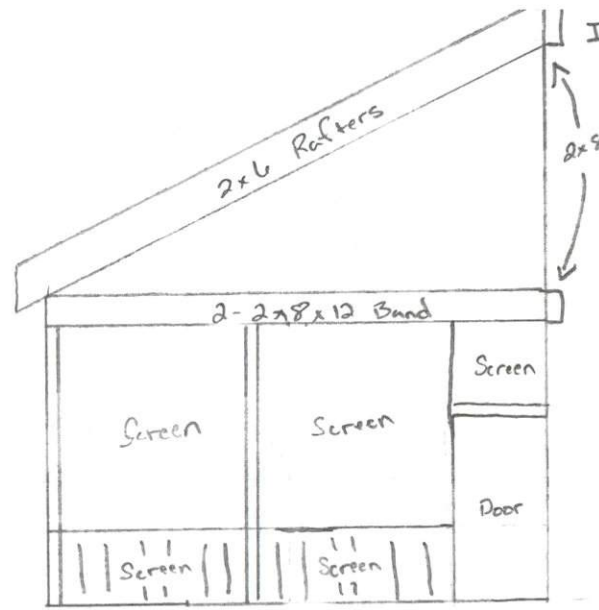

- Front view -

Info - Address - 30 Paper Birch Way  
Fuquay NC

Owner - Vincent Fiacco

Point of Contact - Dustin Johnson  
919-427-0959

Shingles - Match House  
Siding - Match House

Screened porch - 12'x12'  
Concrete pad - 20'x13'

Top View

- side view -