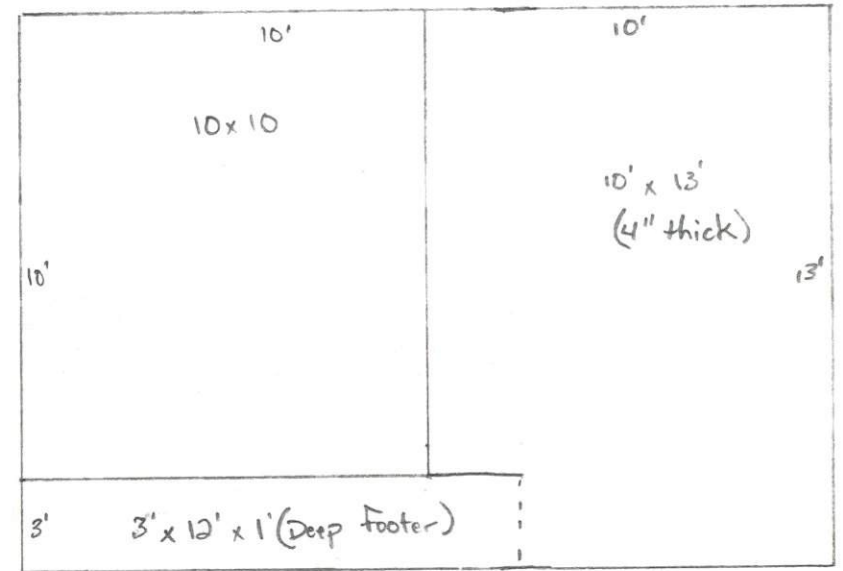

- Front view -

Info - Address - 30 Paper Birch Way  
Fuquay NC

Owner - Vincent Fiacco

Point of Contact - Dustin Johnson  
919-427-0959

Shingles - Match House  
Siding - Match House

Screened porch - 12'x12'  
Concrete pad - 20'x13'

Top View

- side view -