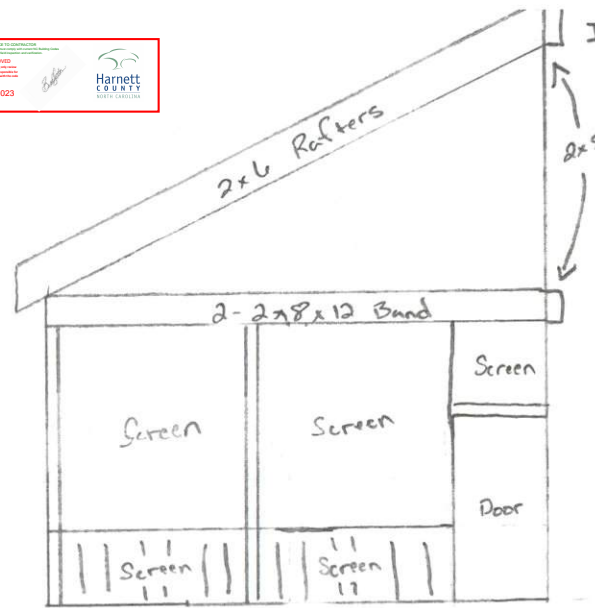

- Front view -

Info - Address - 30 Paper Birch Way
Fuquay NC

Owner - Vincent Fiacco

Point of Contact - Dustin Johnson
919-427-0959

Shingles - Match House
Siding - Match House

Screened porch - 12'x12'
Concrete pad - 20'x13'

Top View

- side view -

Tie rafters to ceiling joists

2x6 Ceiling Joist on Inside of porch w/ 2x2 ledger 16" O.C.

4x4 post will be secured to footer