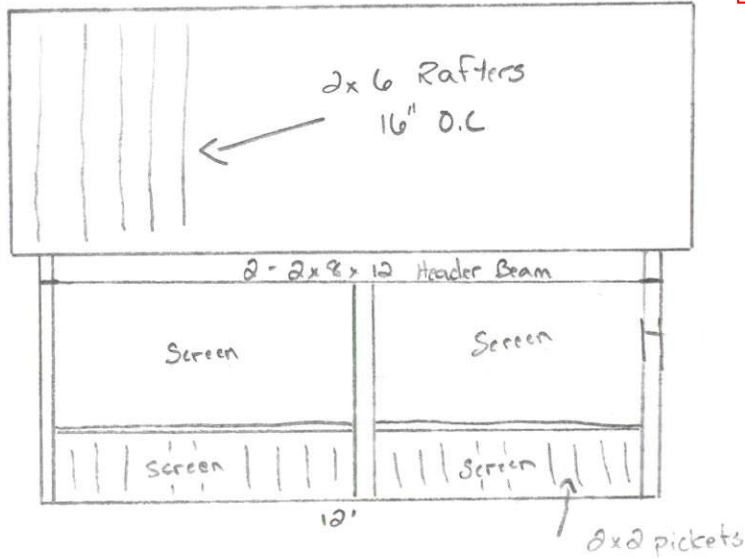

- Front view -

Info - Address - 30 Paper Birch Way
Fuquay NC

Owner - Vincent Fiacco

Point of Contact - Dustin Johnson
919-427-0959

Shingles - Match House
Siding - Match House

Screened porch - 12'x12'
Concrete pad - 20'x13'

Top View