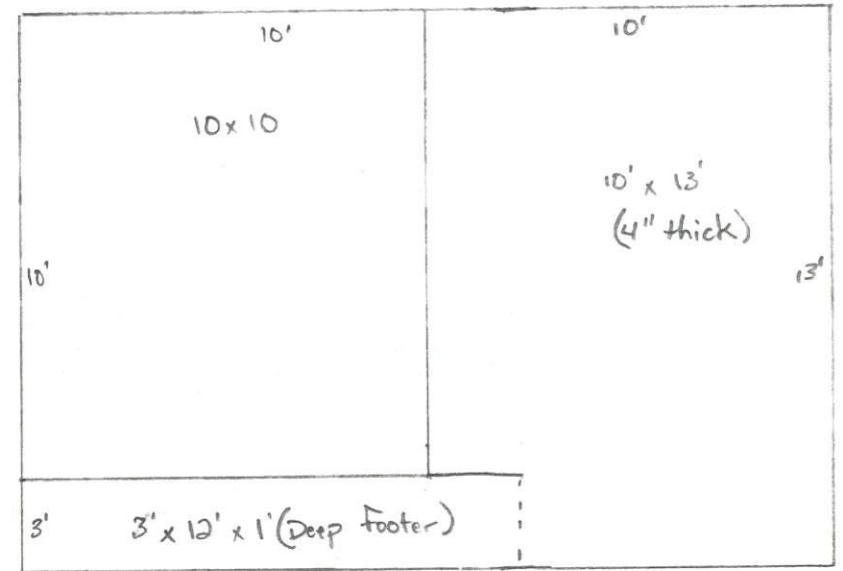

- Front view -

Info - Address - 30 Paper Birch Way
Fuquay NC

Owner - Vincent Fiacco

Point of Contact - Dustin Johnson
919-427-0959

Shingles - Match House
Siding - Match House

Screened porch - 12'x12'
Concrete pad - 20'x13'

Top View

- side view -

Tie rafters to ceiling joists

2x6 Ceiling Joist on Inside of porch w/ 2x2 ledger 16" O.C.

4x4 post will be secured to footer