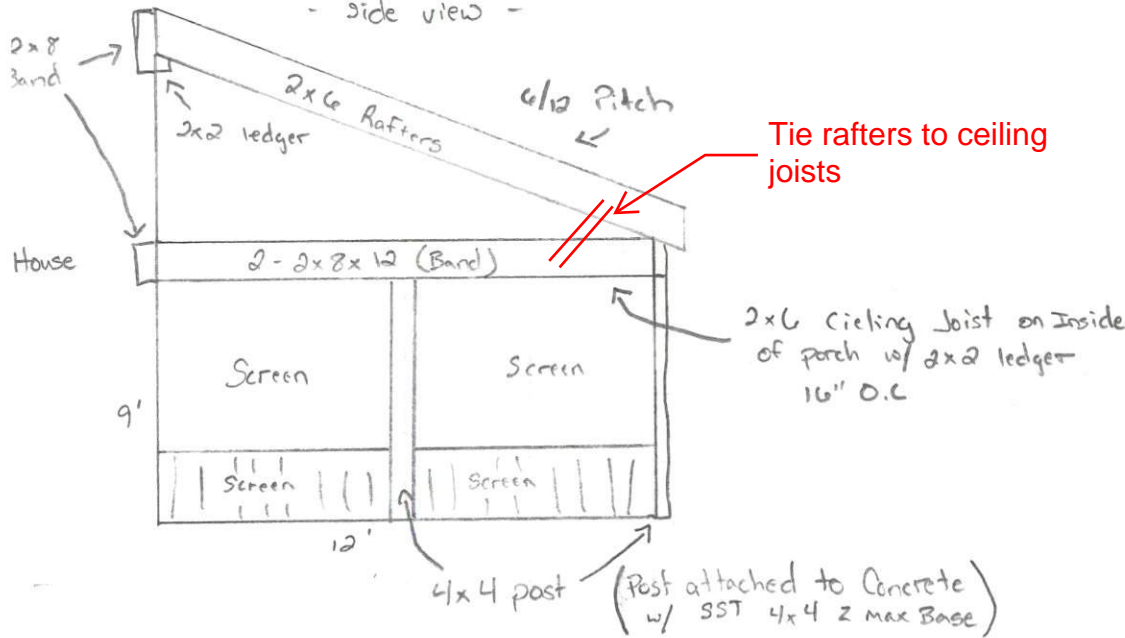

- Front view -

Info - Address - 30 Paper Birch Way
Fuquay NC

Owner - Vincent Fiacco

Point of Contact - Dustin Johnson
919-427-0959

Shingles - Match House
Siding - Match House

Screened porch - 12'x12'
Concrete pad - 20'x13'

Top View

- side view -

Tie rafters to ceiling joists

2x6 Ceiling Joist on Inside of porch w/ 2x2 ledger 16" O.C.

4x4 post will be secured to footer