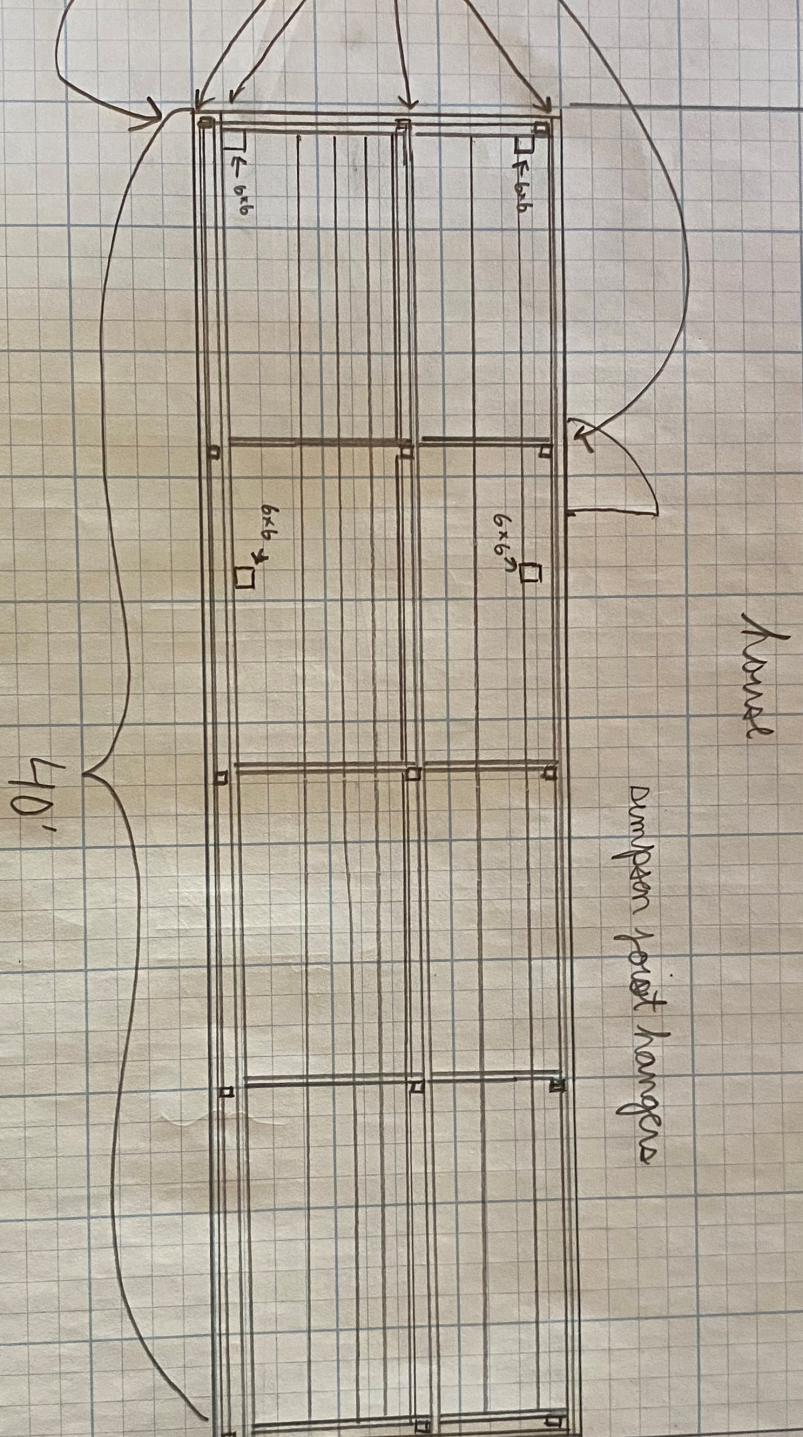

all posts will be 6x6
matched for rim

45 Cattle La

2x4 Ledger, main support

2x4 that is 12'1"

2x