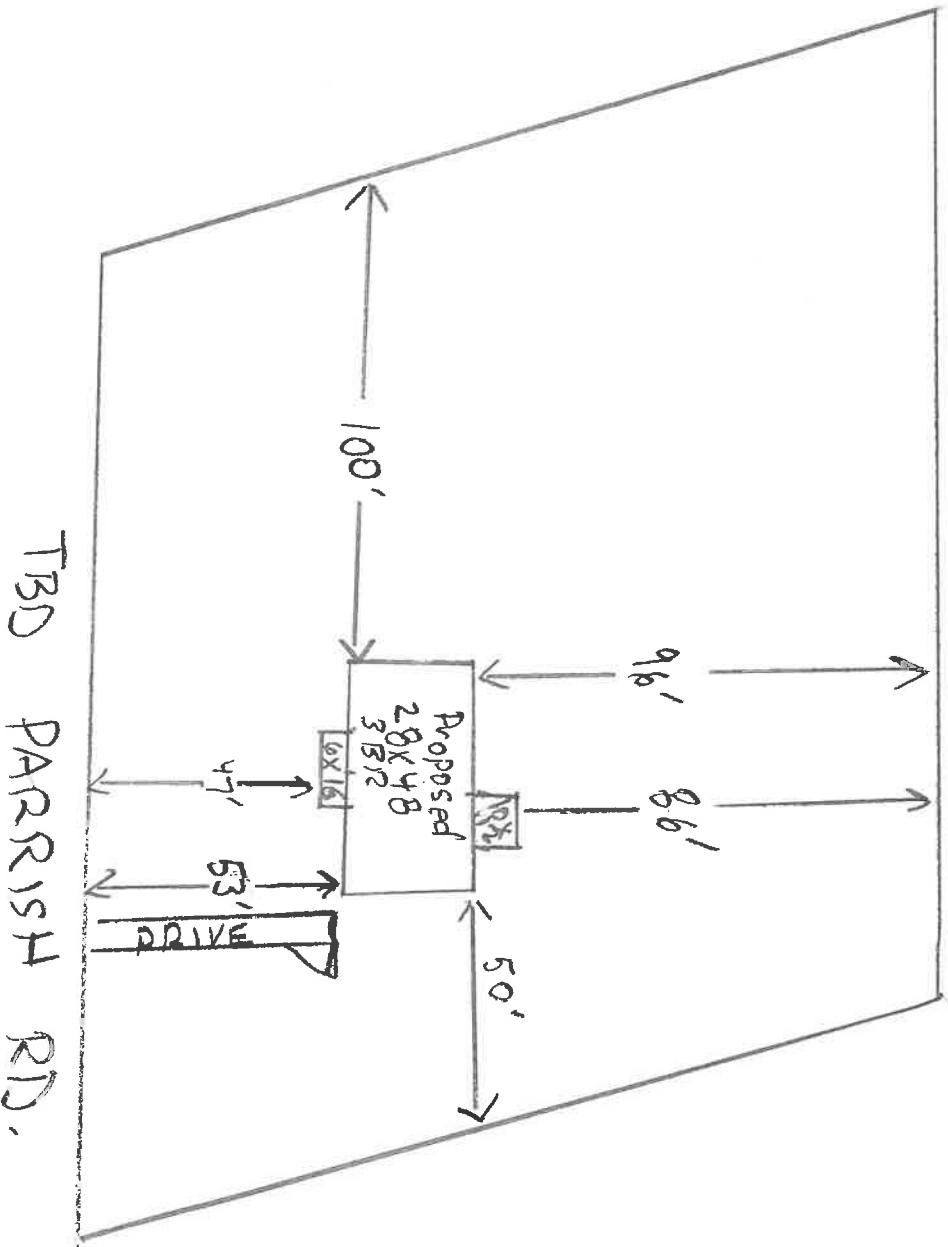

PROPOSED - New 3BR
Manufactured Home

SITE PLAN

1" = 40' scale

PIN#: 0663-27-4774.000

PID - 080663 0012

Zoning - RA 30

Lot Size - 1.004 ACRES