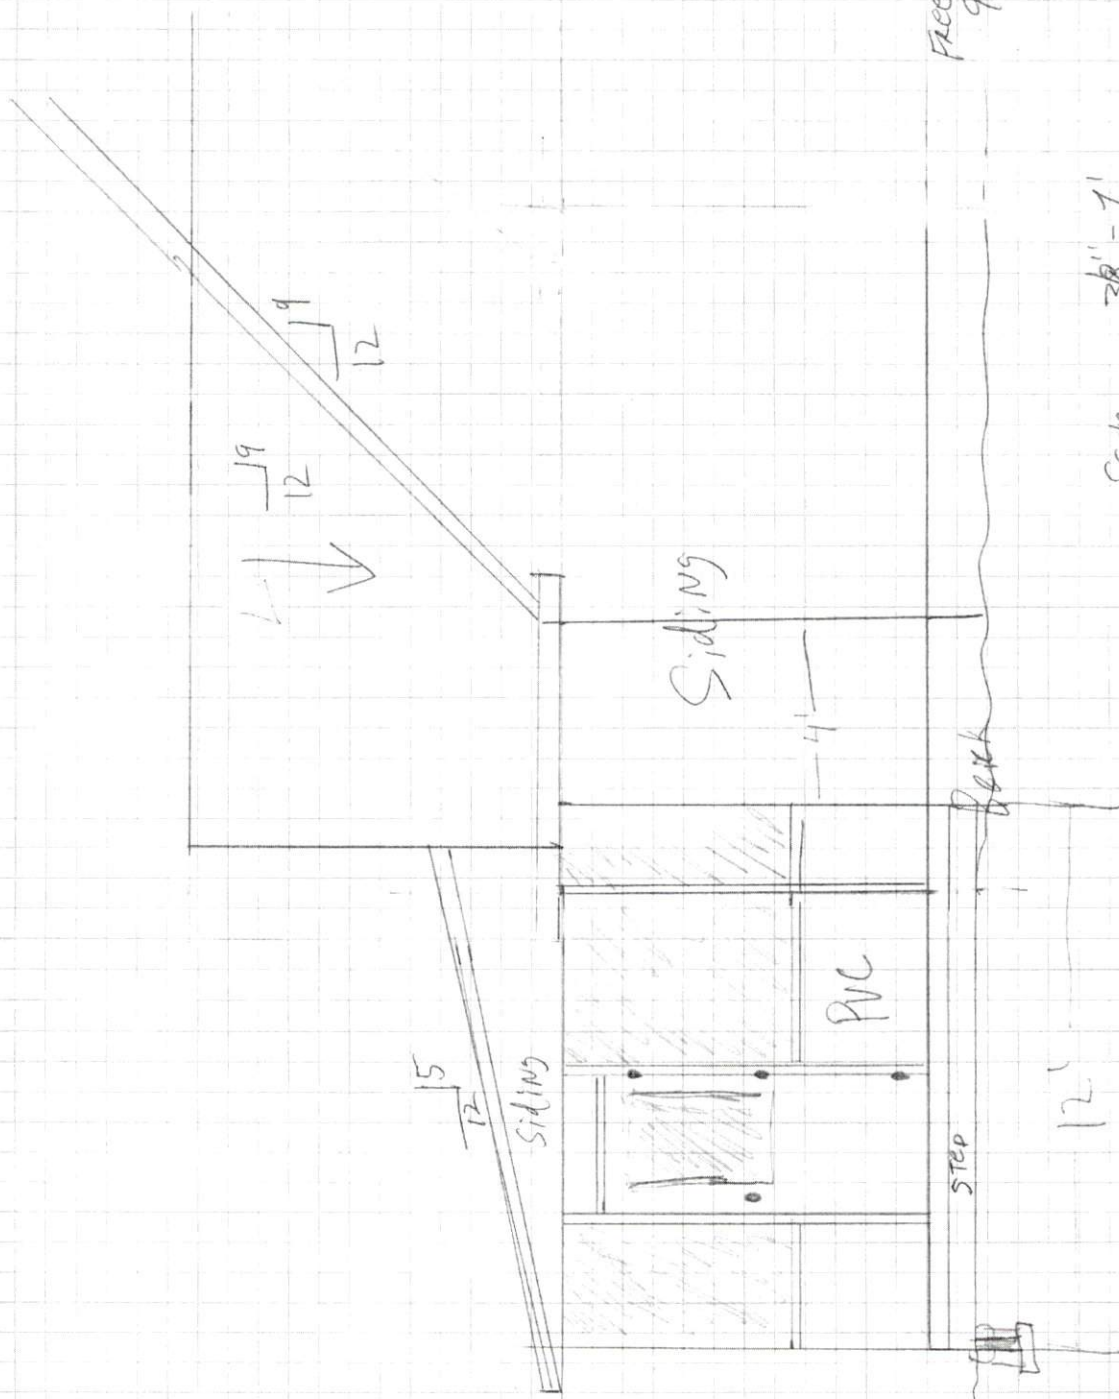

Scale 3/8" = 1'  
 Freeman Home  
 Improvements  
 910580-0162

5/9/12

Deck Framing  
 2x10 Board X2  
 2x8 Joist @ 12" OC w/ Gal Hangers  
 2x10 Center Beam X2  
 4x4 Post

Scale 3/8" = 1'

Freeman Home Improvements  
 910-580-0462

Freeman Home Improvements  
910-580-0462

Scale 3/8" = 1'

Freeman Home Improvements  
 910-580-0462  
 Scale 3/8" = 1"

Freemond Home Improvements

910-580-0462

Scale  $\frac{3}{8}'' = 1'$