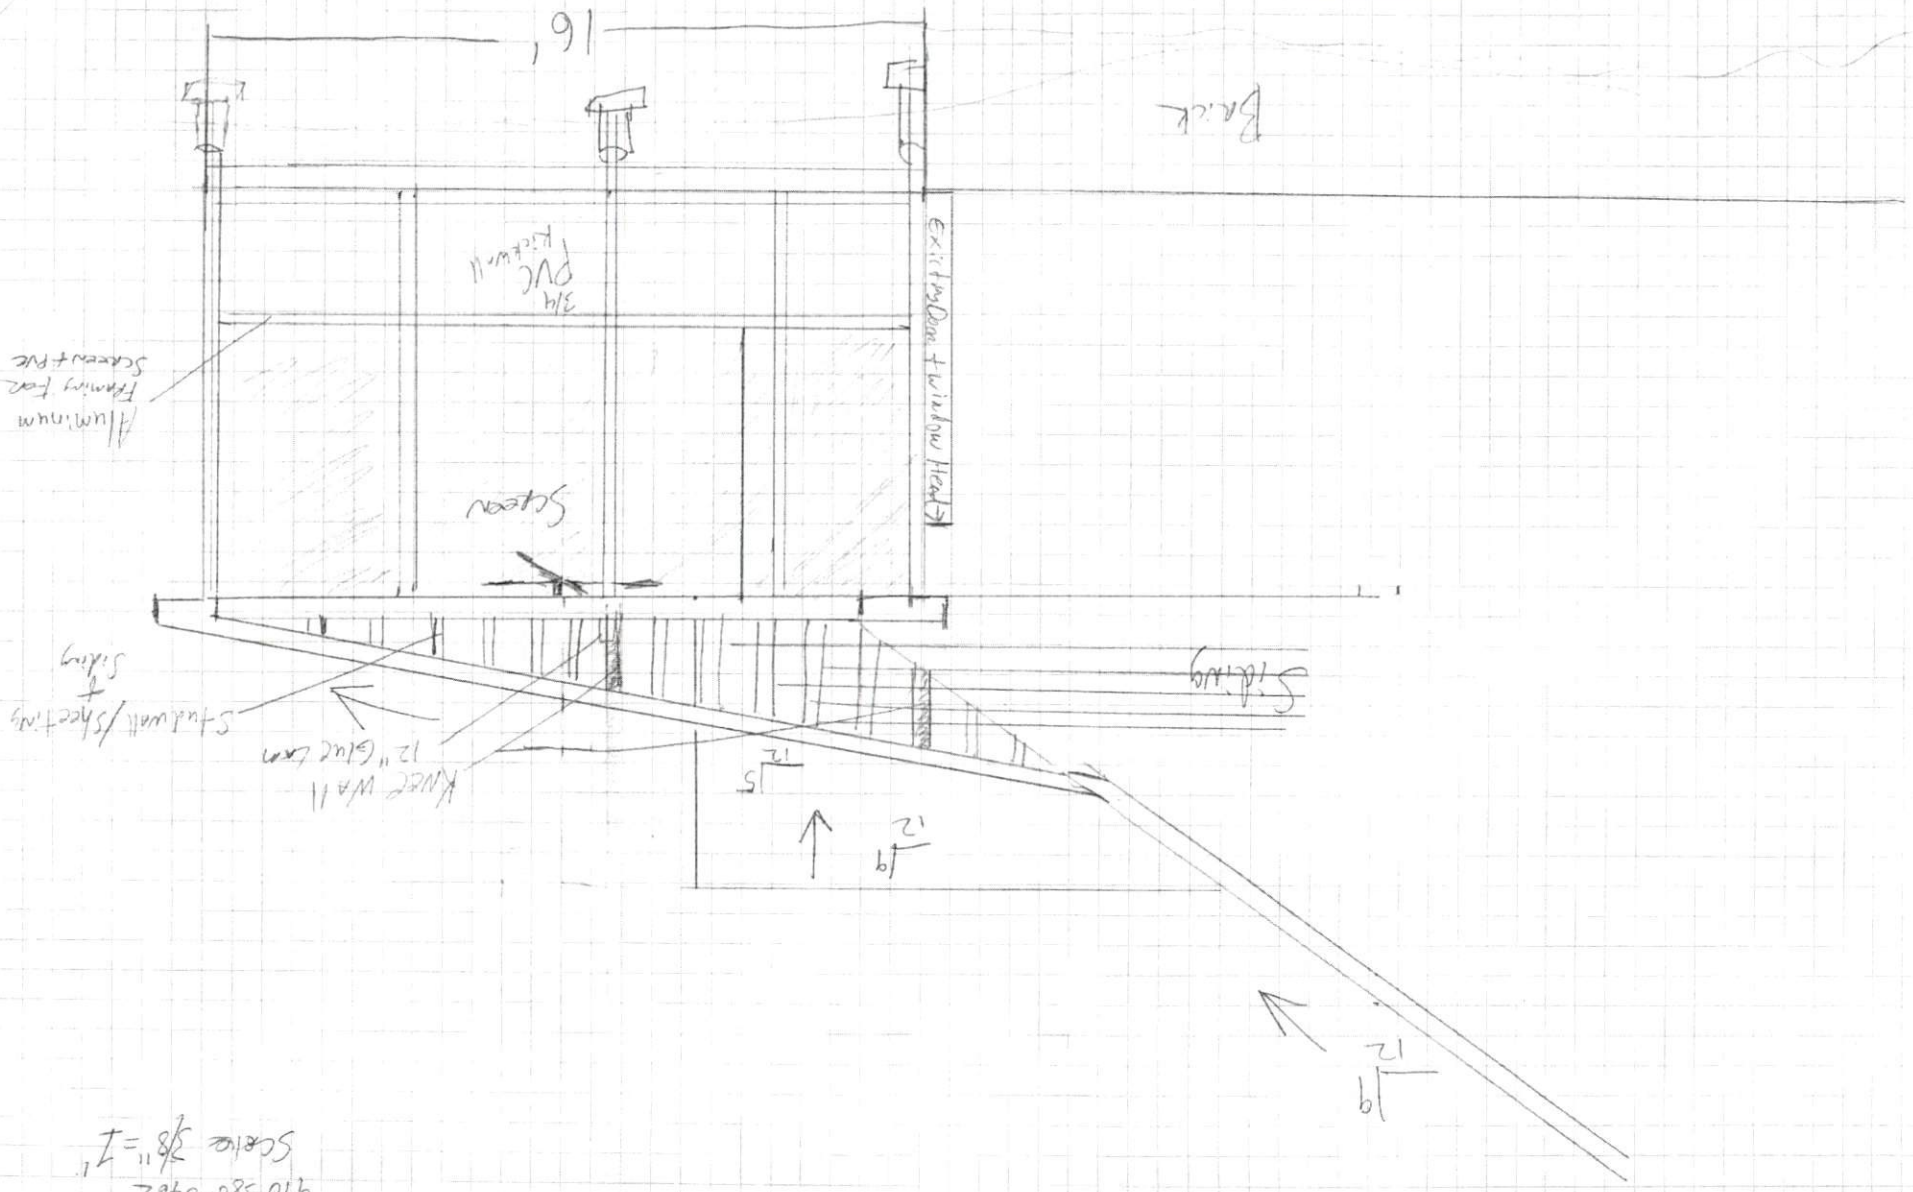

Scale 3/8" = 1'  
 Freeman Home  
 Improvements  
 910580-0162

5/9/12

Deck Framing  
 2x10 Board X2  
 2x8 Joist @ 12" OC w/ Gal Hangers  
 2x10 Center Beam X2  
 4x4 Post

Scale 3/8" = 1'

Freeman Home Improvements  
 910-580-0462

Freeman Home Improvements  
910-580-0462

Scale 3/8" = 1'

Freeman Home Improvements  
 910-580-0462  
 Scale 3/8" = 1"

Freemond Home Improvements

910-580-0462

Scale  $\frac{3}{8}'' = 1'$