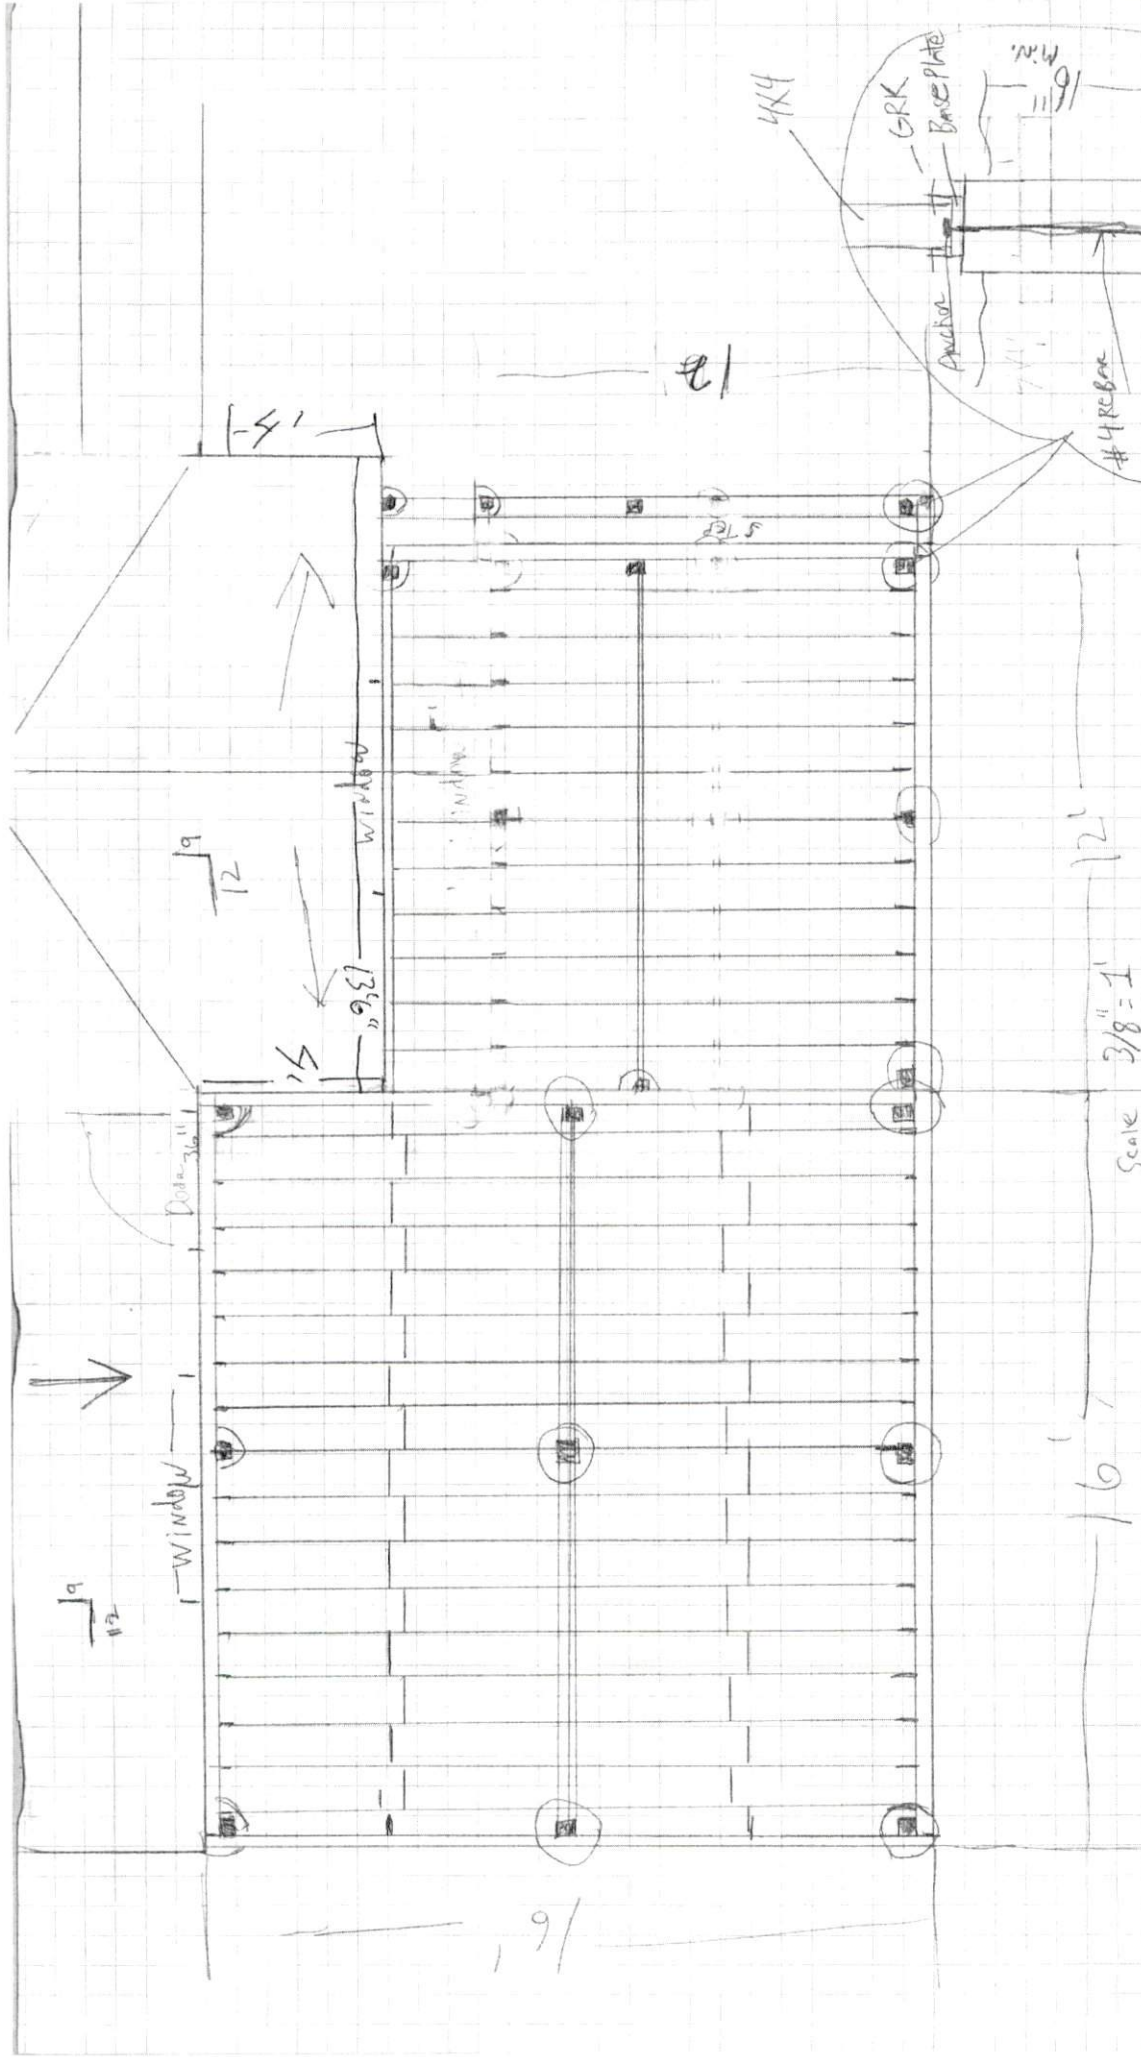

Scale 3/8" = 1'  
 Freeman Home  
 Improvements  
 910580-0162

5/9/12

Deck Framing  
 2x10 Board X2  
 2x8 Joist @ 12" OC w/ Gal Hangers  
 2x10 Center Beam X2  
 4x4 Post

Scale 3/8" = 1'

Freeman Home Improvements  
 910-580-0462

Freeman Home Improvements  
910-580-0462

Scale 3/8" = 1'

Freeman Home Improvements  
 910-580-0462  
 Scale 3/8" = 1"

Freemond Home Improvements

910-580-0462

Scale  $\frac{3}{8}'' = 1'$