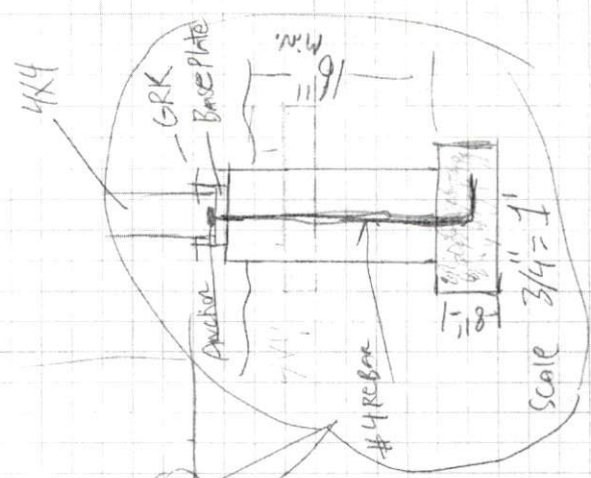

Scale 3/8" = 1'  
 Freeman Home  
 Improvements  
 910580-0162

5/9/12

Deck Framing  
 2x10 Board X2  
 2x8 Joist @ 12" OC w/ Gal Hangers  
 2x10 Center Beam X2  
 4x4 Post

Scale 3/8" = 1'

Freeman Home Improvements  
 910-580-0462

Freeman Home Improvements  
910-580-0462

Scale 3/8" = 1'

Freeman Home Improvements  
 910-580-0462  
 Scale 3/8" = 1"

Freemond Home Improvements

910-580-0462

Scale  $\frac{3}{8}'' = 1'$