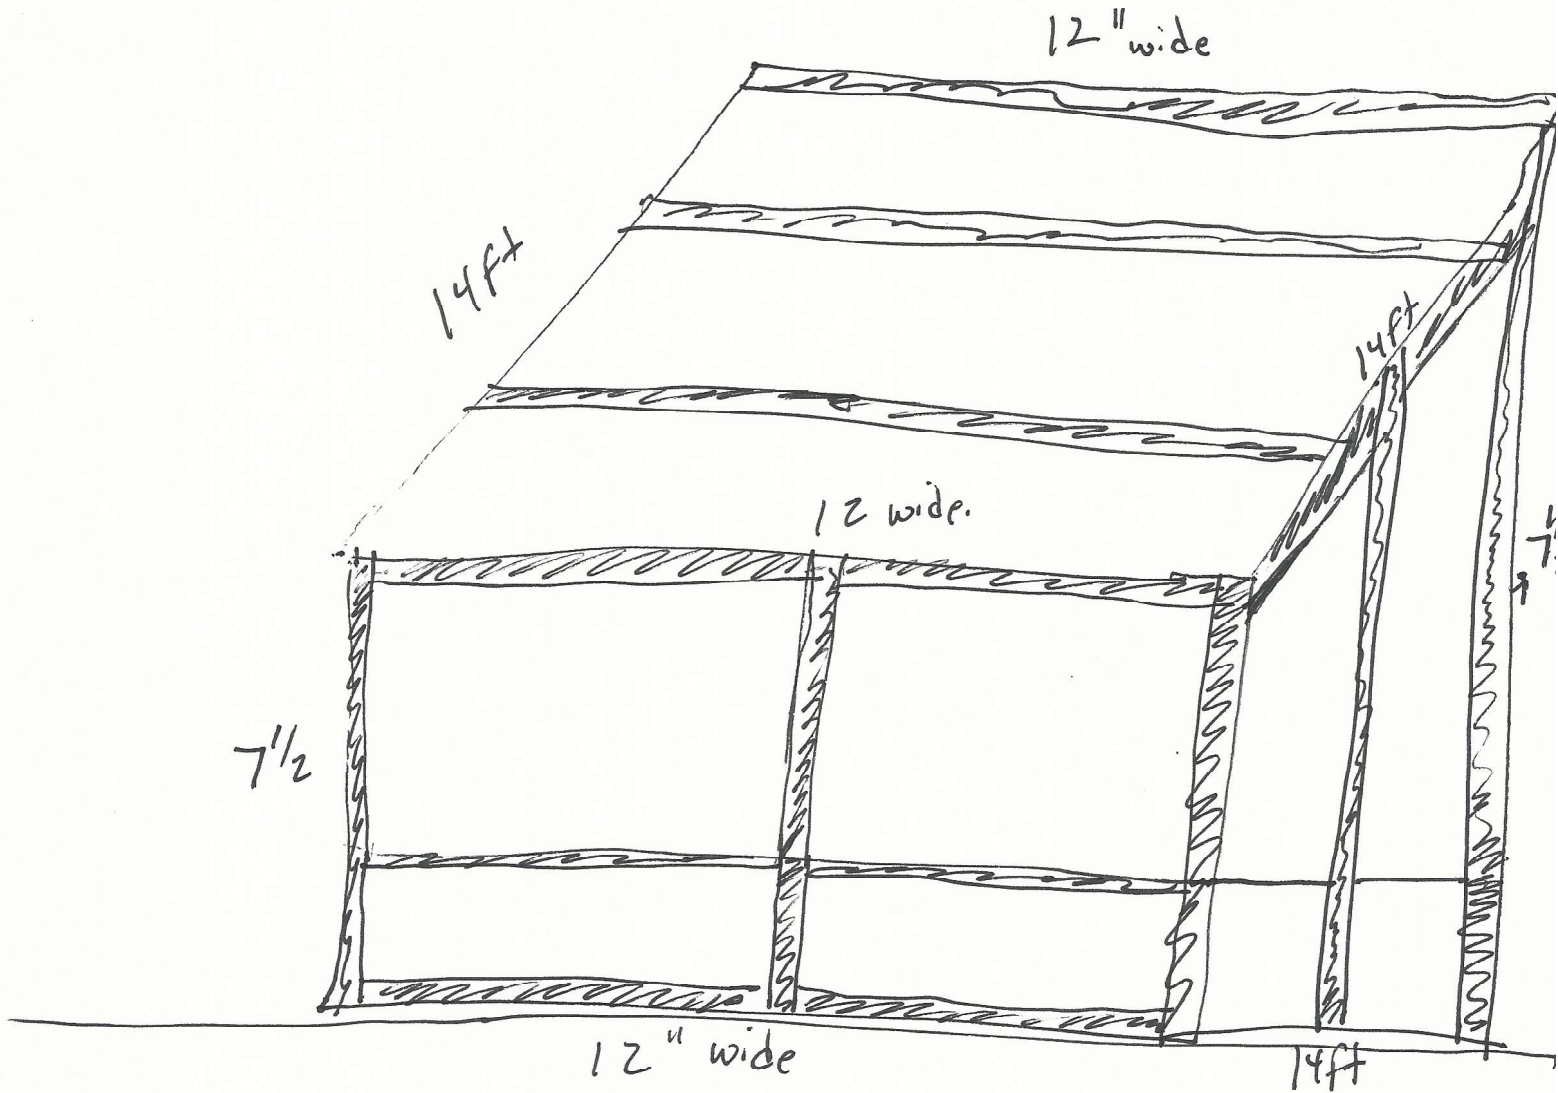

screen in Porch

Cement Pad. 21 wide
18 long