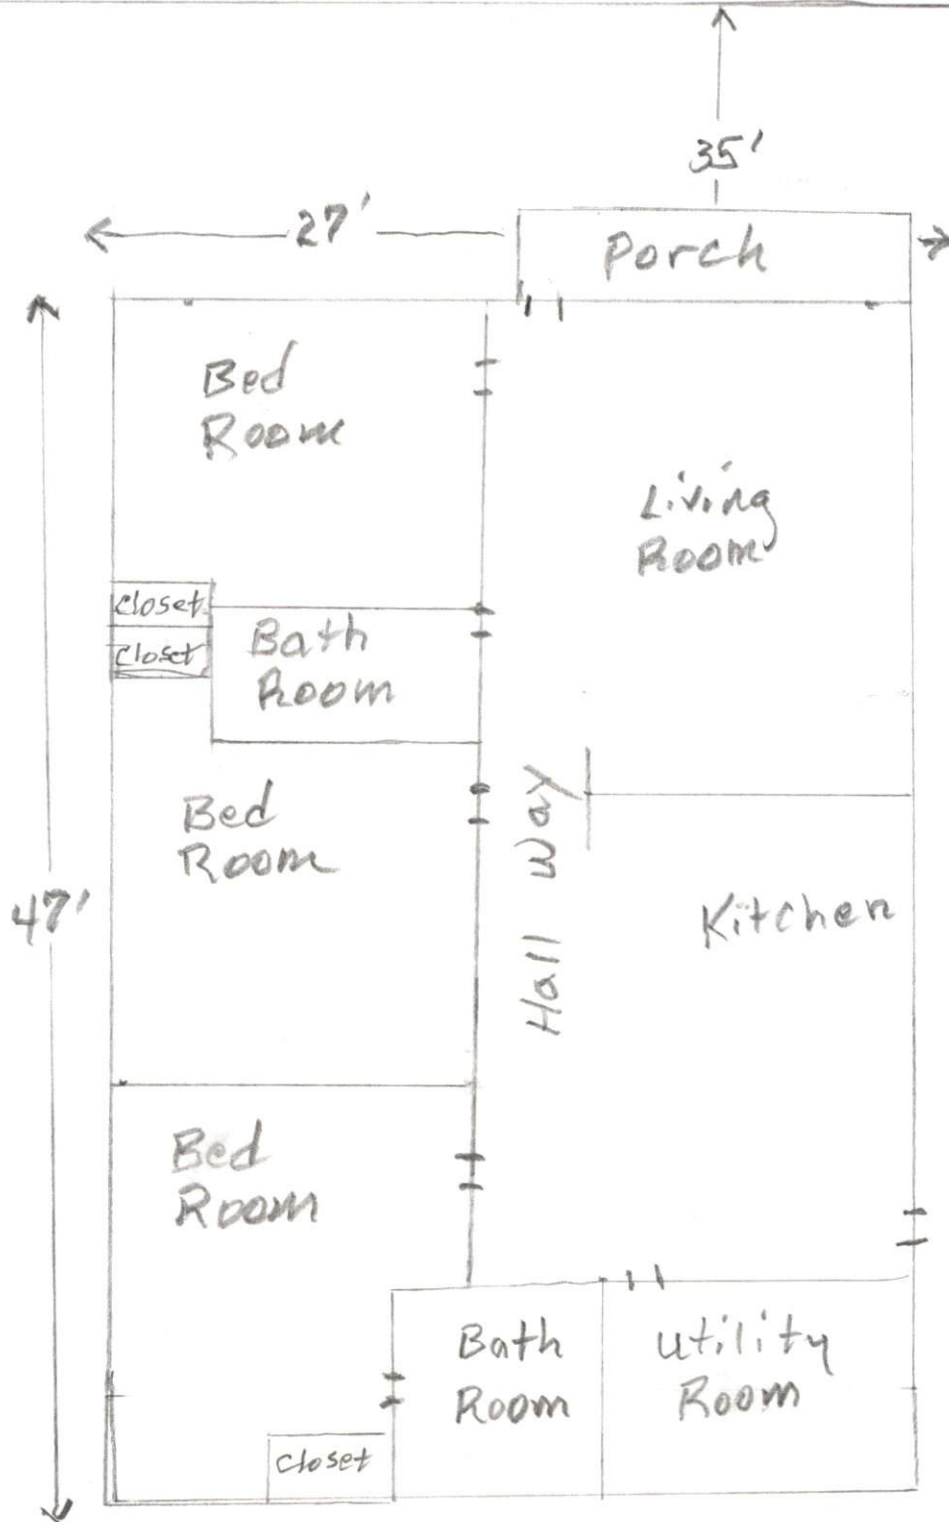

# Old Floor Plan

1,269 SF

If doing a full open renovation, provide interconnected smoke detectors, CO detector, code compliant egress windows in bedrooms, hallway must be min 3' wide with min 7' headroom.

Titan Roberts Road

Titan Roberts Road

1,269 SF

New Floor Plan