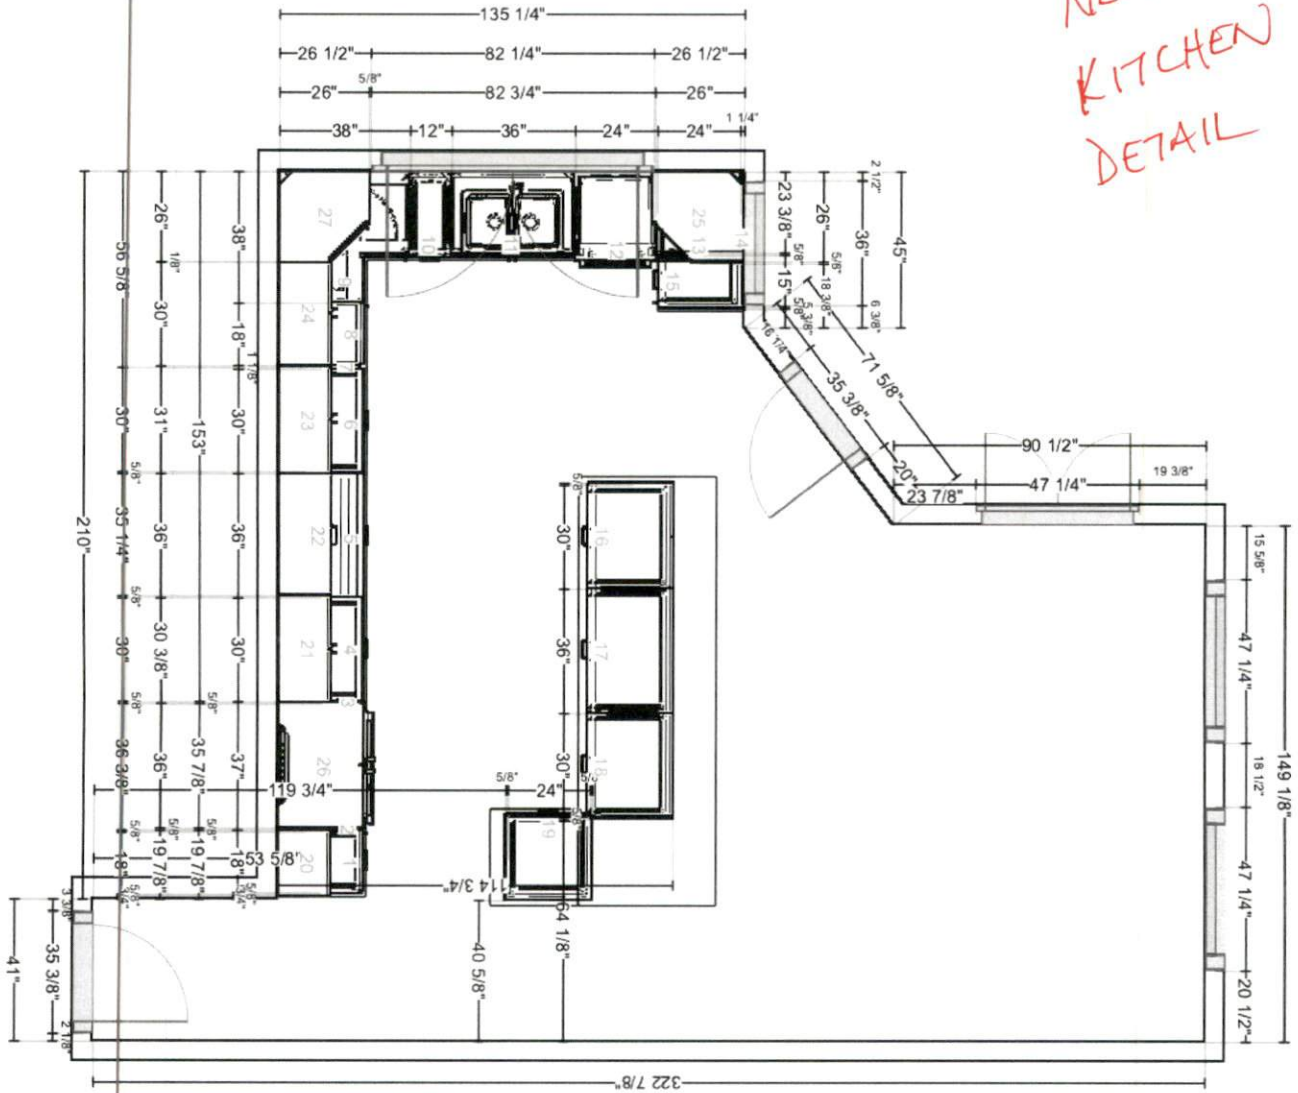

GAIL ARNOLD  
49 LOOKOUT POINT  
SANFORD, NC 21332

Shared by others >

1679935208314 Floor Plan(1)

WIDTH: 21' 11 1/2" • LENGTH: 27' 4 1/2"  
AREA: 432.35 sq ft • PERIMETER: 96' 1"

EXISTING  
KITCHEN  
DETAIL

TY OF ANY KIND. BROKEN CRAYON PHOTOGRAPHY  
LIMITATION, SATISFACTORY QUALITY OR ACCURACY OF  
e we cannot guarantee square footage calculations. While we  
ily the real estate agent is responsible to make sure it's  
diately!

# 6 Top view

All measurements are in in.

NEW  
KITCHEN  
DETAIL

# Front view

All measurements are in in.