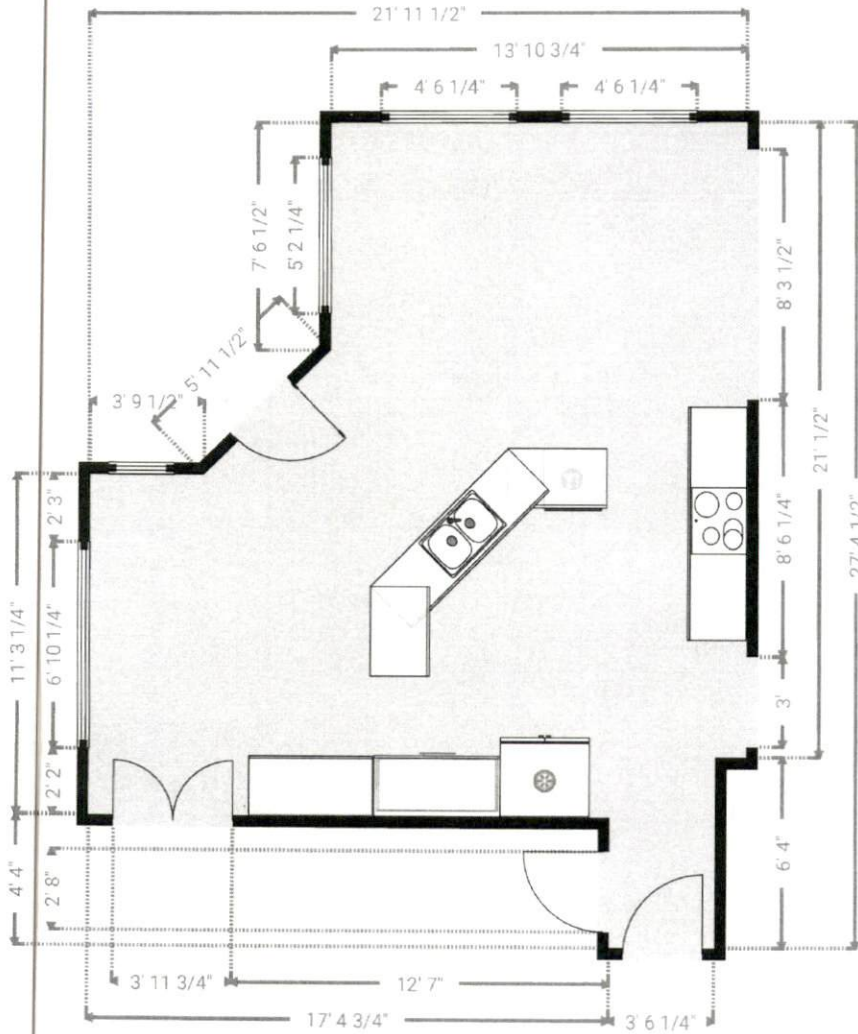

GAIL ARNOLD  
49 LOOKOUT POINT  
SANFORD, NC 21332

Shared by others >

1679935208314 Floor Plan(1)

WIDTH: 21' 11 1/2" • LENGTH: 27' 4 1/2"  
AREA: 432.35 sq ft • PERIMETER: 96' 1"

EXISTING  
KITCHEN  
DETAIL

TY OF ANY KIND. BROKEN CRAYON PHOTOGRAPHY  
LIMITATION, SATISFACTORY QUALITY OR ACCURACY OF  
e we cannot guarantee square footage calculations. While we  
ily the real estate agent is responsible to make sure it's  
diately!

# 6 Top view

All measurements are in in.

NEW  
KITCHEN  
DETAIL

# Front view

All measurements are in in.