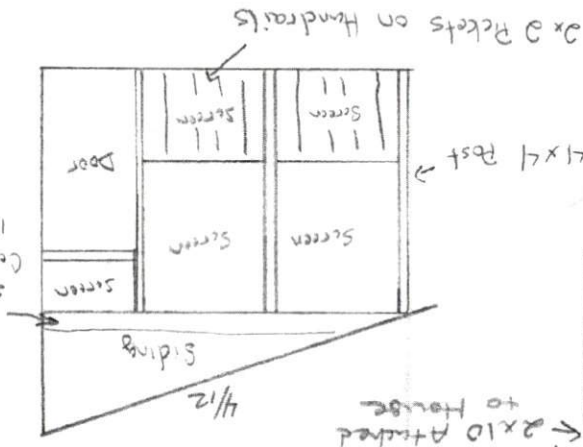

Address - 462 Silver Maple Dr. Fuquay NC

Owner - Dale

- Front view -

- Side view -

- Side view -

Top view

- Concrete pad - 12' x 16' with curved edge

- Porch - 12' x 16'

- Siding - Match house

- Shingles - Match house

* Info *

Company - J and D Contractor Service

Contact - Dustin Johnson 919-427-0959

Contact - Lee Johnson 919-427-0218

Concrete - Add 2' to pad footer

Add 12' x 16' pad 4" thick

with curved edge

Handrails -