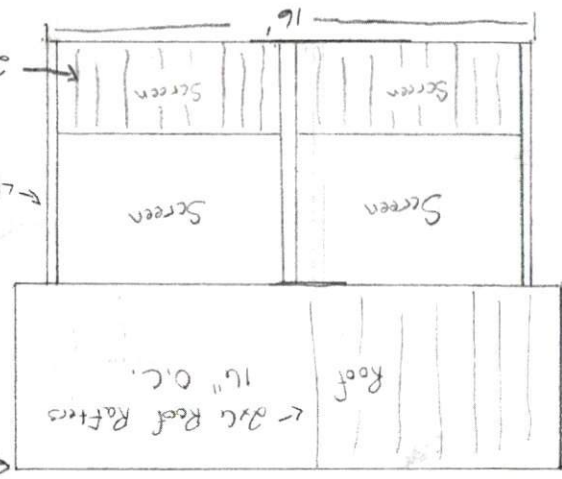

Address - 462 Silver Maple Dr. Fuquay NC

Owner - Dale

- Front view -

- Side view -

- Side view -

Top view

- Concrete pad - 12' x 16' with curved edge

- Porch - 12' x 16'

- Siding - Match house

- Shingles - Match house

* Info *

Company - J and D Contractor Service

Contact - Dustin Johnson 919-427-0959

Contact - Lee Johnson 919-427-0218

Concrete - Add 2' to pad footer

Add 12' x 16' pad 4" thick

with curved edge

Handrails -