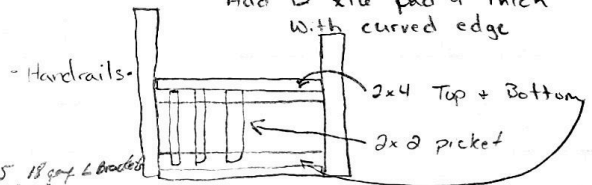

Ceiling & Roof Rafter's Attached to House w/ 2x8 Header to House w/ 2x2 header for support.

- Side view -

* Company - J and D contractor service

- Contact - Dustin Johnson 919-427-0959
Lee Johnson 919-427-0218

- Concrete - Add 2' To pad (Footer Add 12' x 16' pad 4" Thick with curved edge

Post Attached to Beam w/ 2-SS 1.5 x 2.75 18 gpt L bracket
 Post Attached to Concrete w/ - SS 4x4 zmax Base

- Side view -