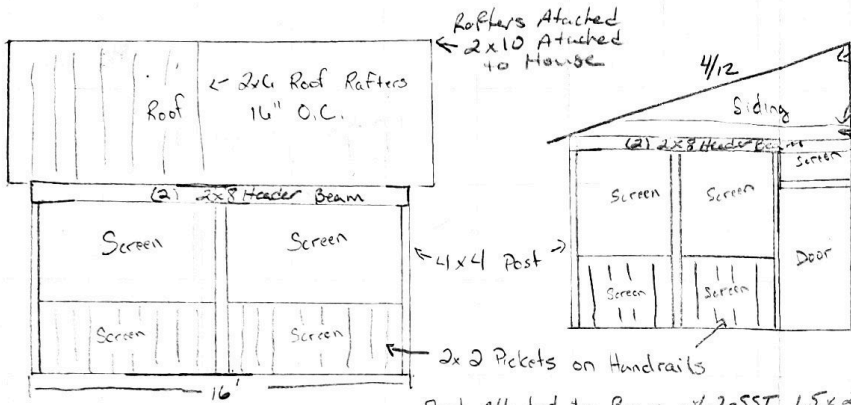

Address - 462 Silver maple Dr. Fuquay NC

Owner - Gladele Lawoyin

updated - 8/9/23
- Front view -

* Info *

- Shingles - Match house
- Siding - Match house
- Porch - 12' x 16'
- Concrete pad - 12' x 16' with curved edge

Ceiling & Roof Rafter's Attached to House w/ 2x8 Header to House w/ 2x2 header for support.

- Side view -

* Company - J and D contractor service

- Contact - Dustin Johnson 919-427-0959
Lee Johnson 919-427-0218

- Concrete - Add 2' To pad (Footer Add 12' x 16' pad 4" Thick with curved edge

Post Attached to Beam w/ 2-SS 1.5 x 2.75 18 gpt L bracket
 Post Attached to Concrete w/ - SS 4x4 zmax Base

- Side view -